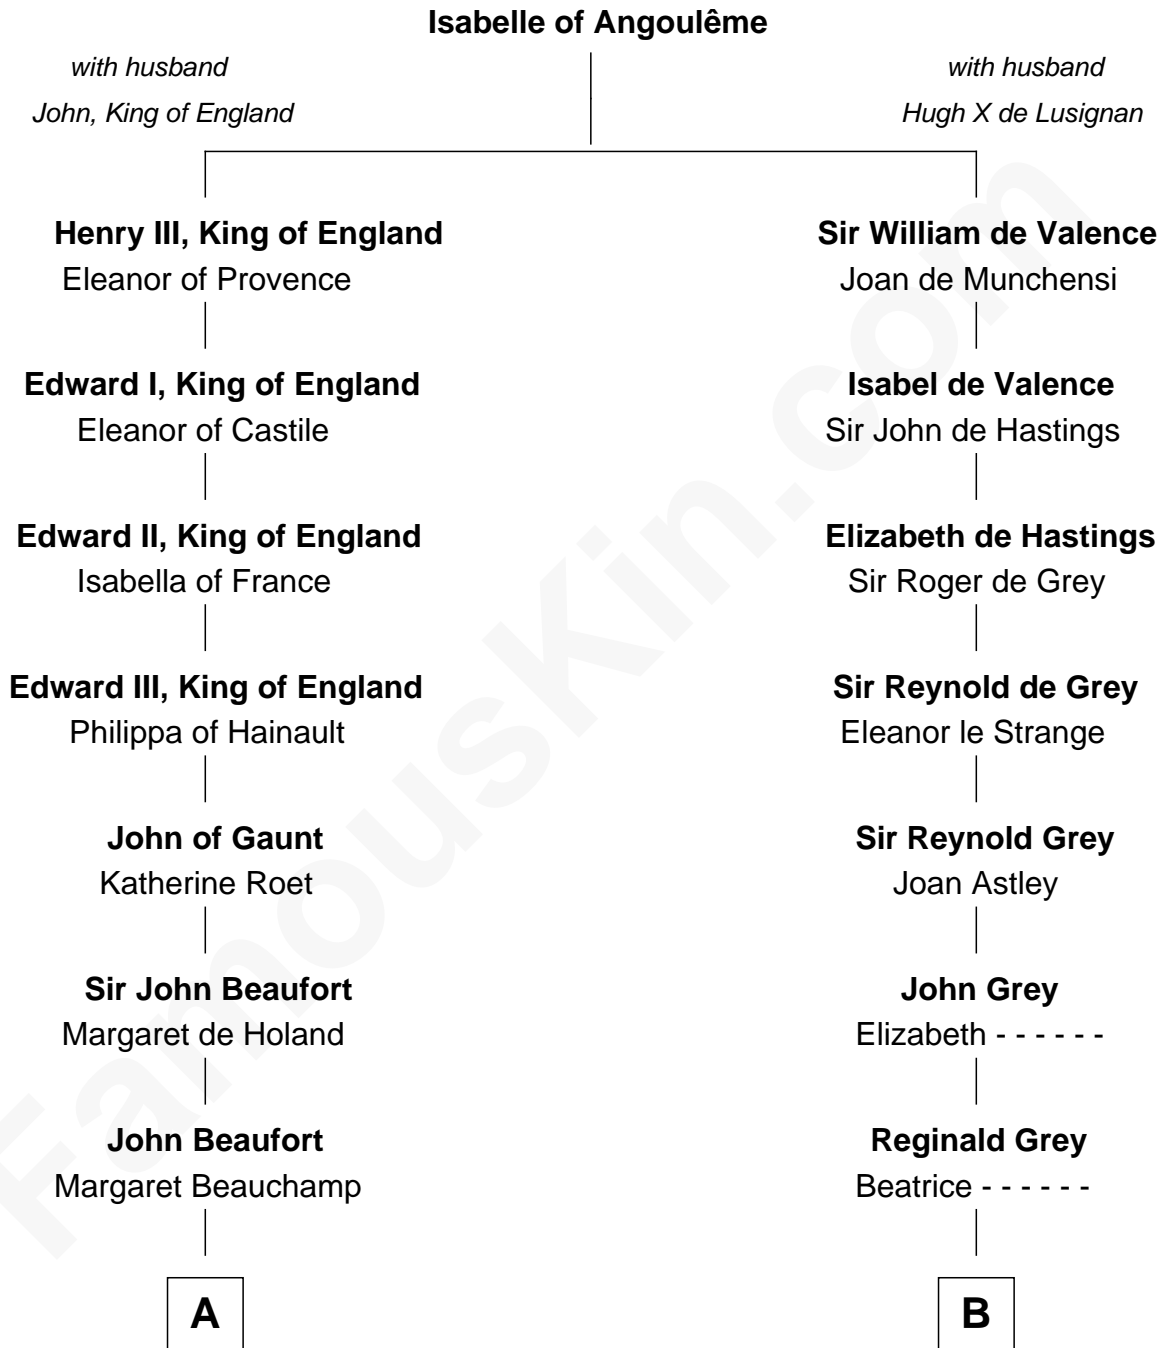

FamousKin.com

Relationship Chart of

King Henry VIII

King of England

9th cousin 11 times removed of

J.P. Morgan, Jr.
American Banker and Philanthropist

C

—
Mary Sheldon Lord