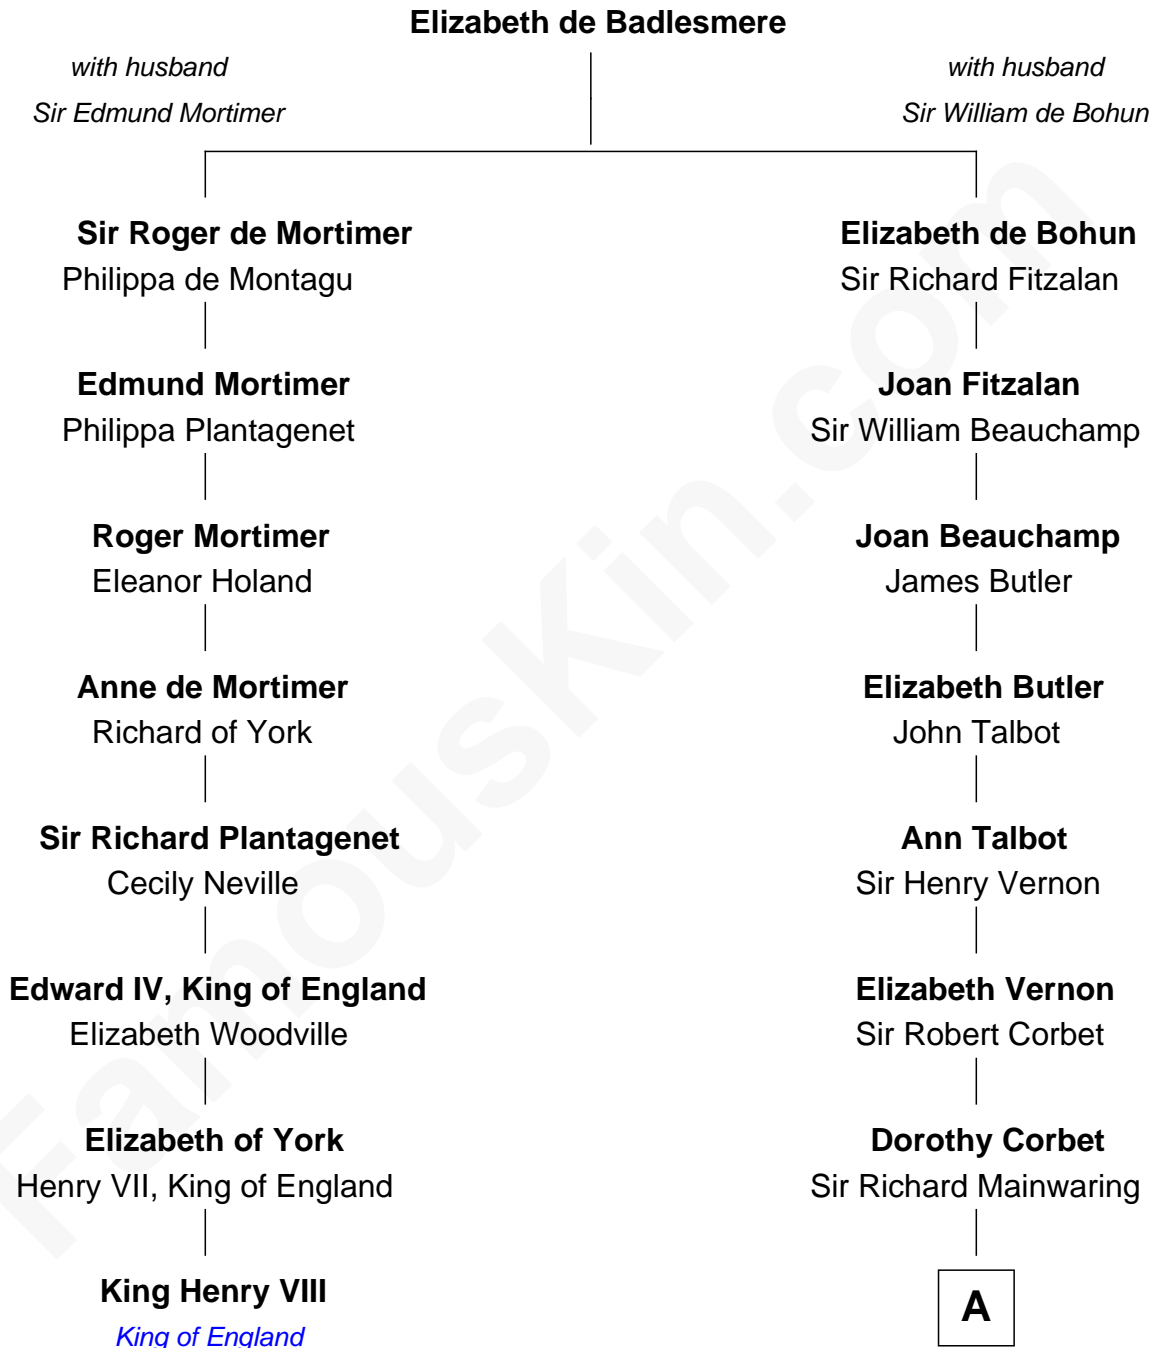

FamousKin.com

Relationship Chart of

King Henry VIII

King of England

7th cousin 11 times removed of

J.P. Morgan, Jr.
American Banker and Philanthropist

A

Sir Arthur Mainwaring

Margaret Mainwaring

Mary Mainwaring

Richard Cotton

Frances Cotton

George Abell

Robert Abell

Joanna - - - - -

Caleb Abell