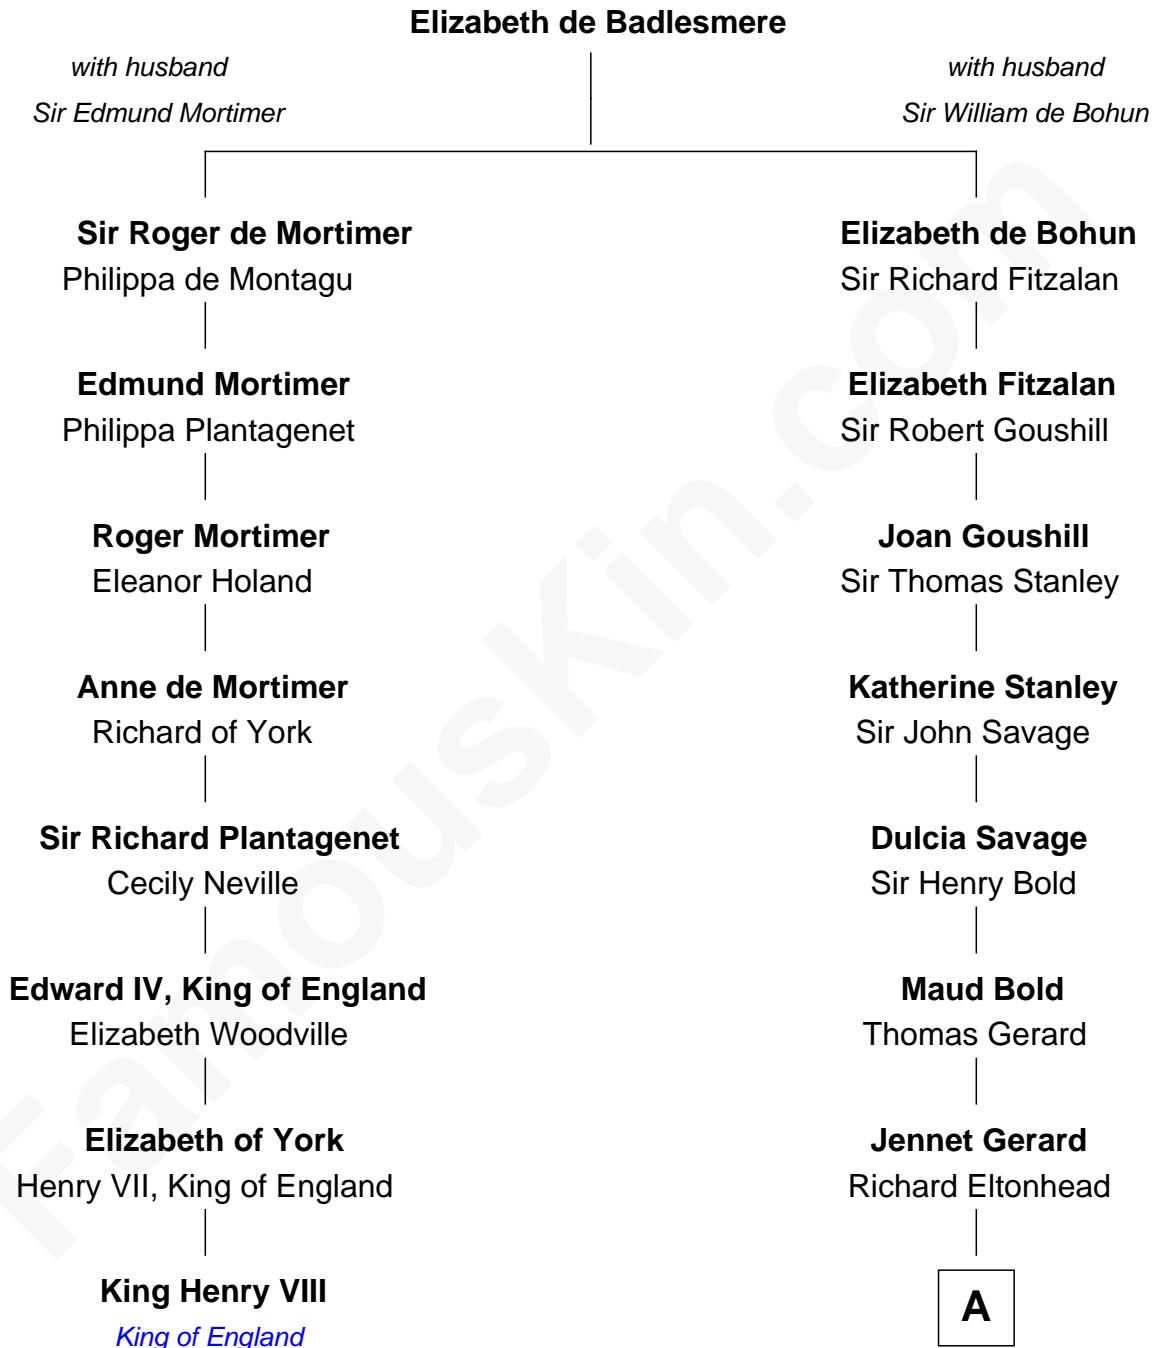

FamousKin.com
Relationship Chart of
King Henry VIII
King of England

7th cousin 6 times removed of

Thomas Sim Lee
2nd and 7th Governor of Maryland

A

William Eltonhead

Anne Bowers

Richard Eltonhead

Anne Sutton

Alice Eltonhead

Henry Corbin

Laetitia Corbin

Richard Lee

Philip Lee

Sarah Brooke

Thomas Lee

Christiana Sim