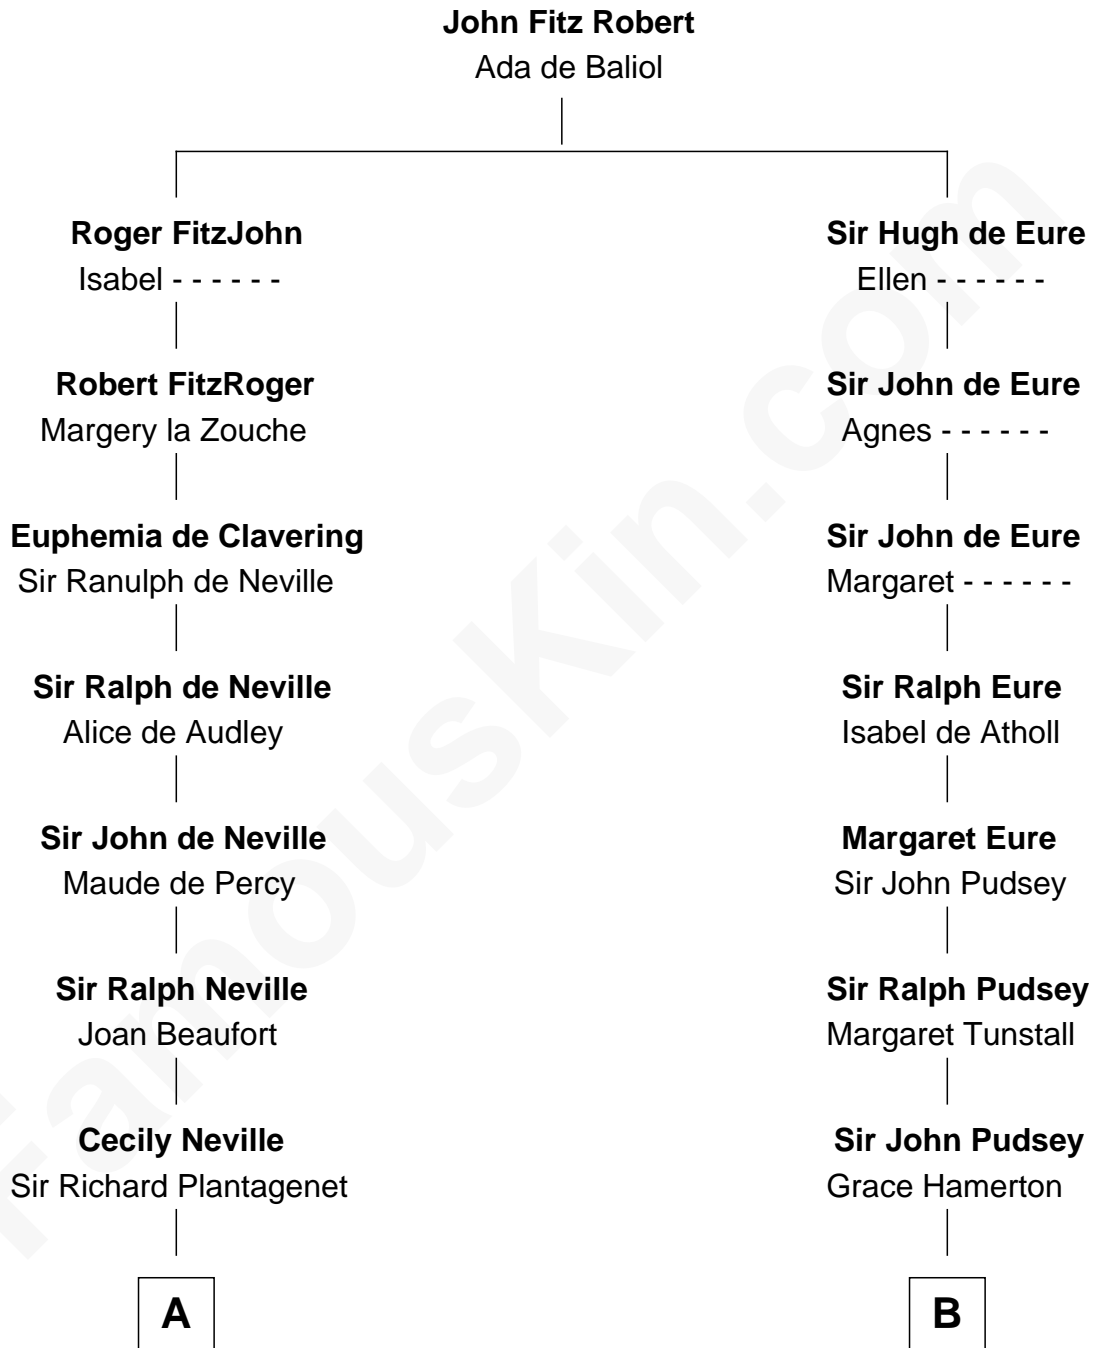

FamousKin.com

Relationship Chart of

King Henry VIII

King of England

9th cousin 9 times removed of

Thomas Sim Lee
2nd and 7th Governor of Maryland

C

Thomas Lee
Christiana Sim

Thomas Sim Lee

2nd and 7th Governor of Maryland

FamousKin.com