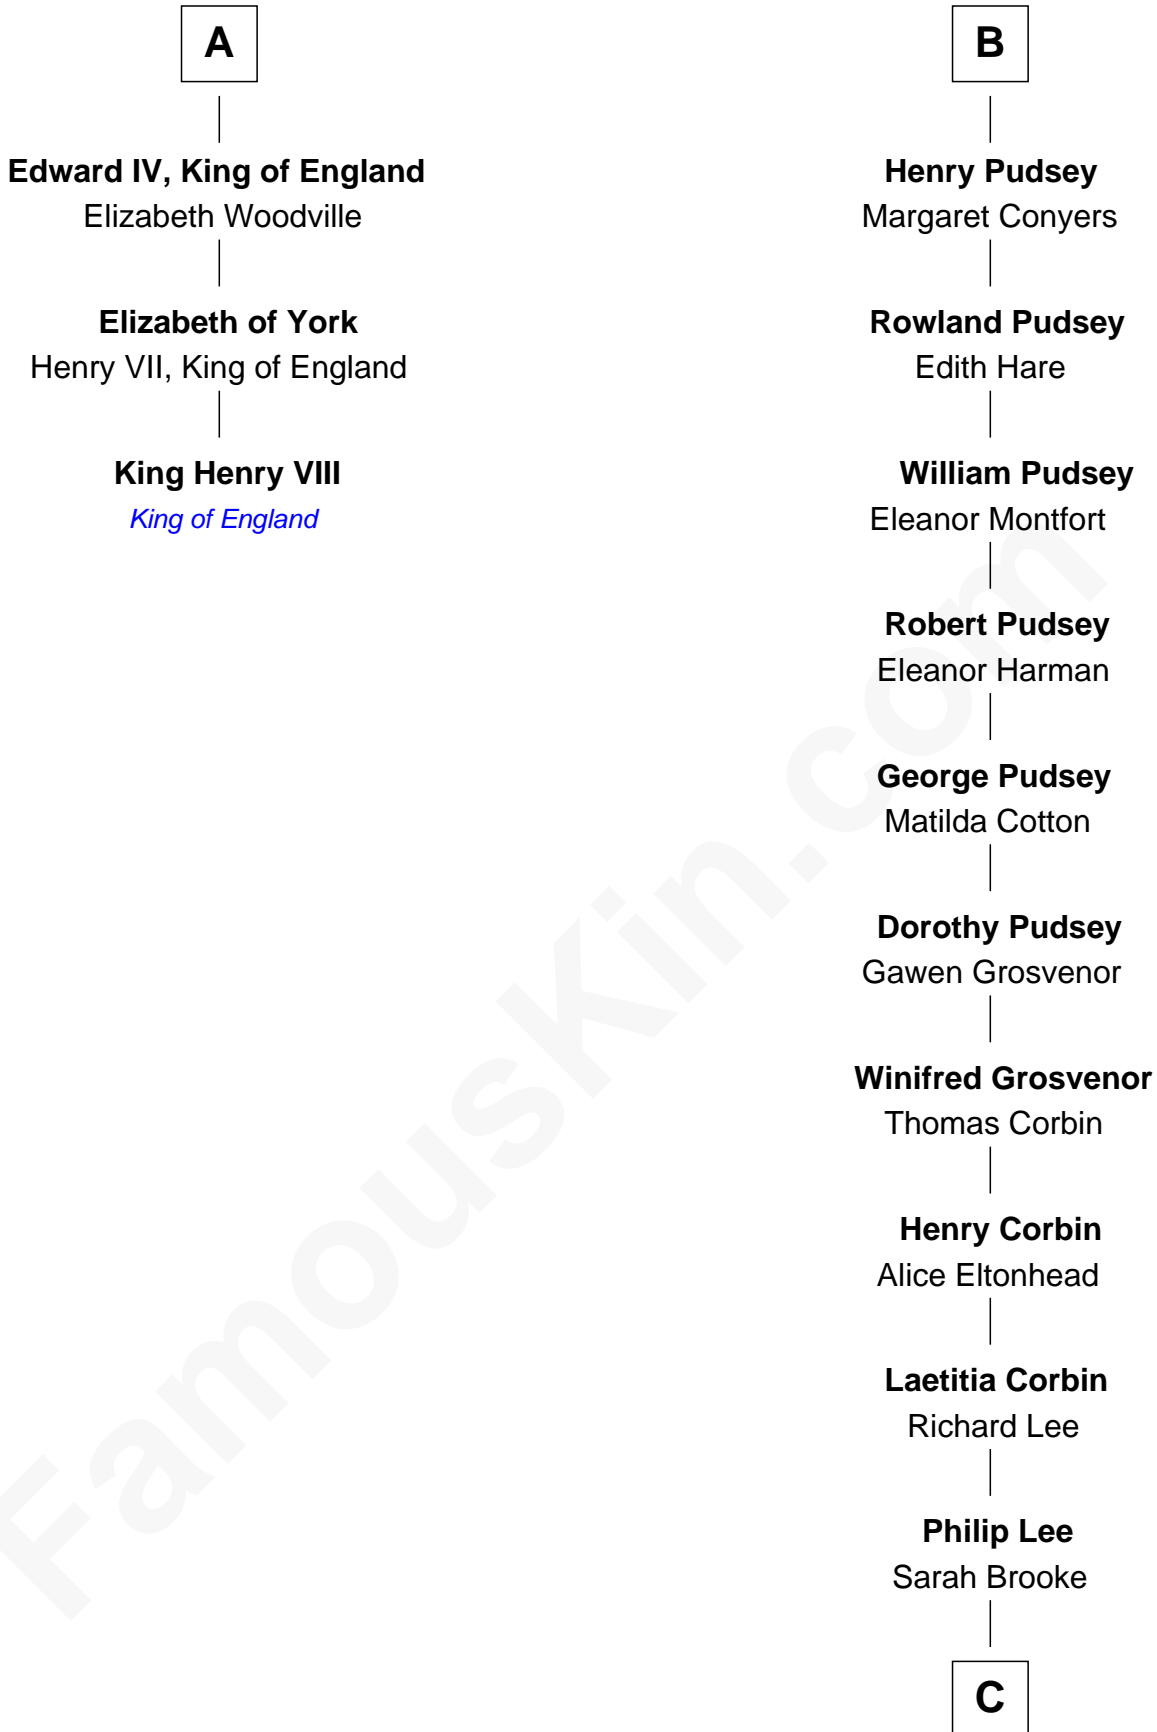

FamousKin.com

Relationship Chart of

King Henry VIII

King of England

9th cousin 9 times removed of

Thomas Sim Lee
2nd and 7th Governor of Maryland

C

Thomas Lee
Christiana Sim

Thomas Sim Lee

2nd and 7th Governor of Maryland

FamousKin.com