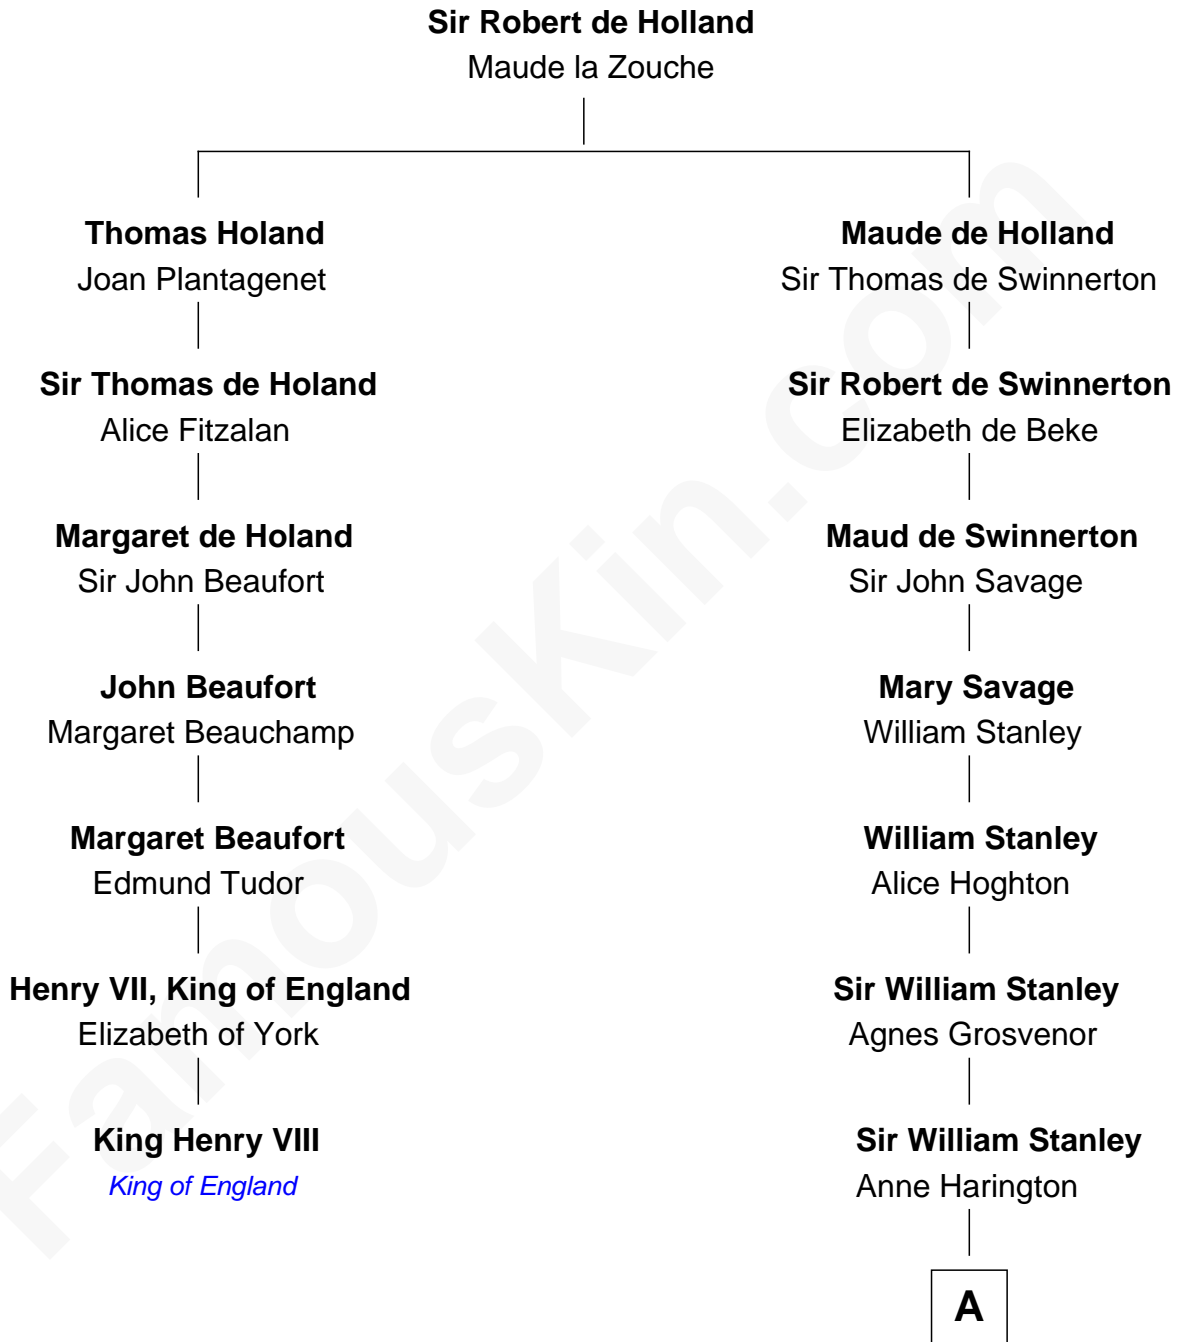

**FamousKin.com**  
**Relationship Chart of**  
**King Henry VIII**  
*King of England*

6th cousin 8 times removed of

**Thomas Sim Lee**  
*2nd and 7th Governor of Maryland*

**A**

**Peter Stanley**  
Cecily Tarleton

**Anne Stanley**  
Edward Sutton

**Anne Sutton**  
Richard Eltonhead

**Alice Eltonhead**  
Henry Corbin

**Laetitia Corbin**  
Richard Lee

**Philip Lee**  
Sarah Brooke

**Thomas Lee**  
Christiana Sim

**Thomas Sim Lee**

*2nd and 7th Governor of Maryland*