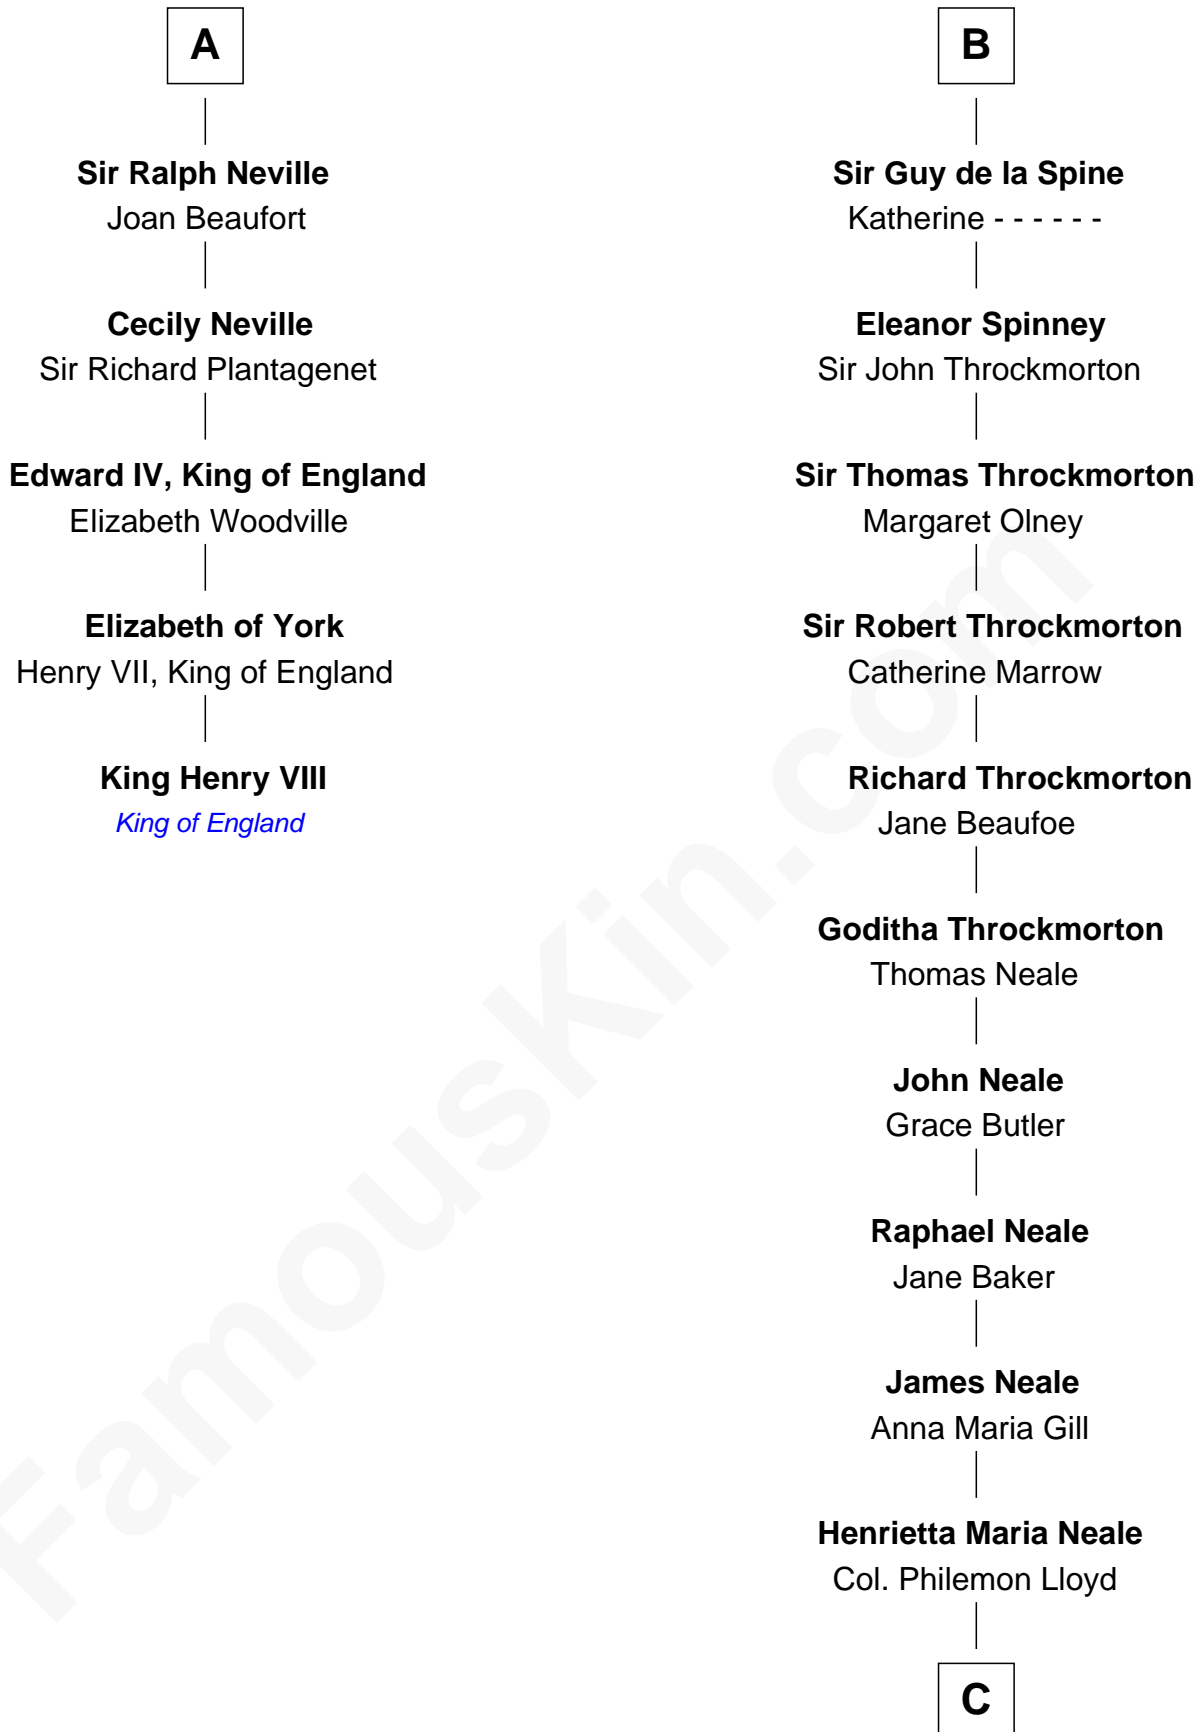

FamousKin.com

Relationship Chart of

King Henry VIII

King of England

11th cousin 9 times removed of

Edward Lloyd V
13th Governor of Maryland

C

Edward Lloyd
Sarah Covington

Col. Edward Lloyd
Anne Rousby

Col. Edward Lloyd
Elizabeth Tayloe

Edward Lloyd V
13th Governor of Maryland

FamousKin.com