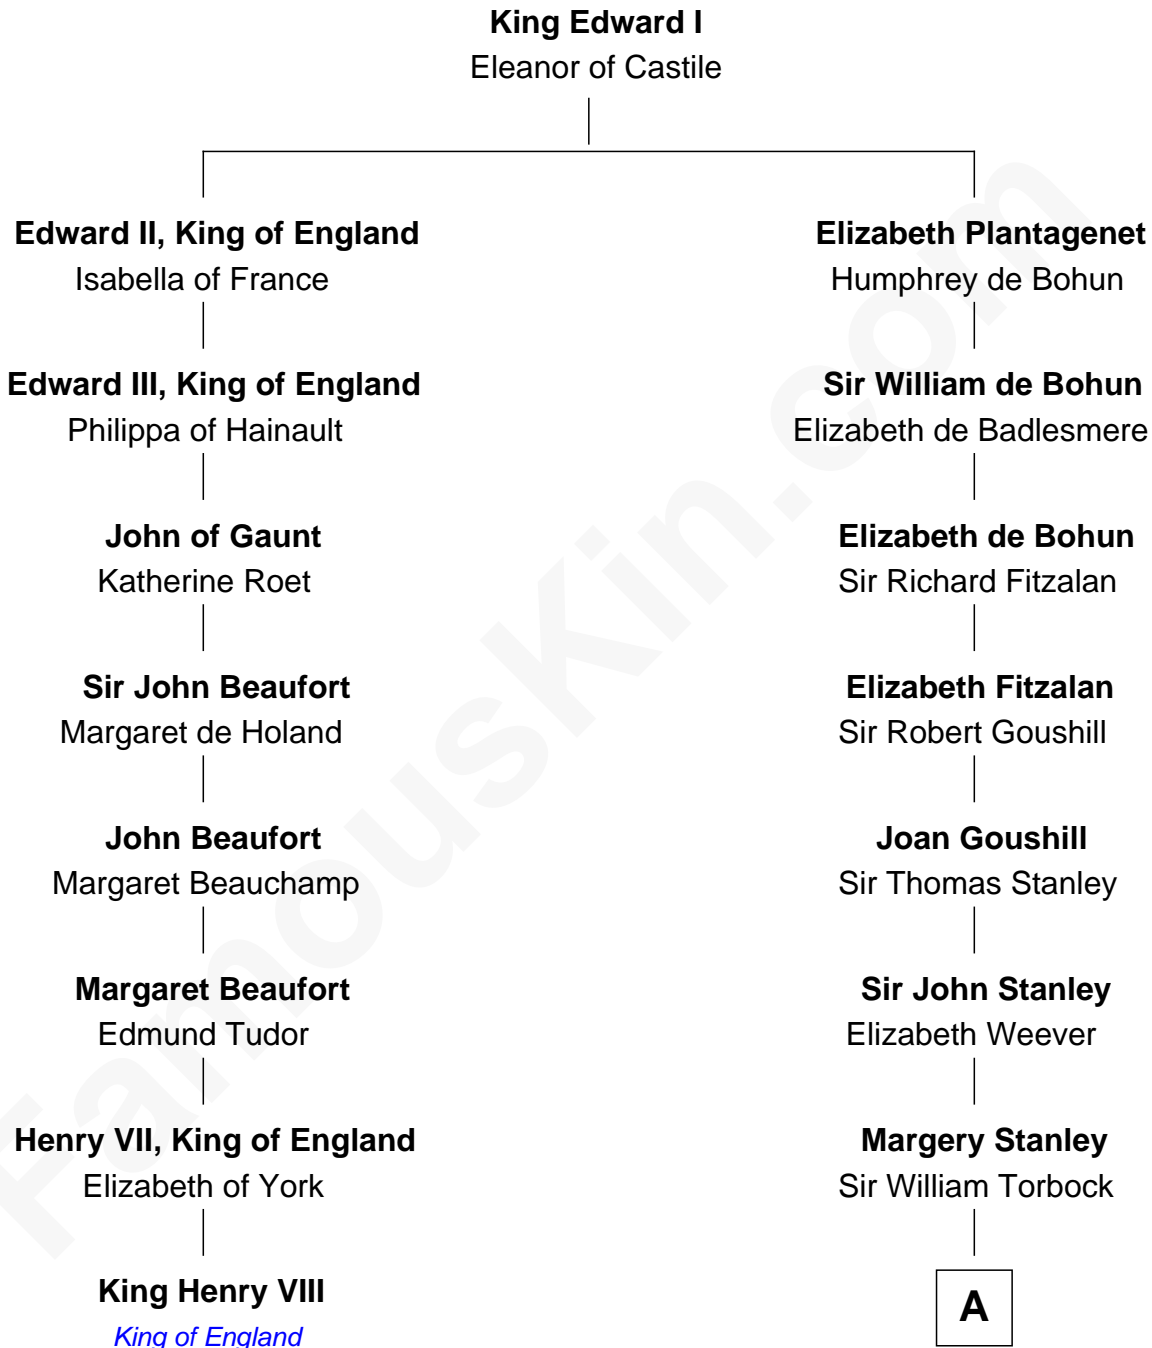

FamousKin.com Relationship Chart of

King Henry VIII

King of England

7th cousin 9 times removed of

Edward Lloyd V

13th Governor of Maryland

A

Thomas Torbock

Elizabeth Moore

William Torbock

Catherine Gerard

Margaret Torbock

Oliver Mainwaring

Mary Mainwaring

Benjamin Gill

Anna Maria Gill

Elizabeth Tayloe

Edward Lloyd V

13th Governor of Maryland