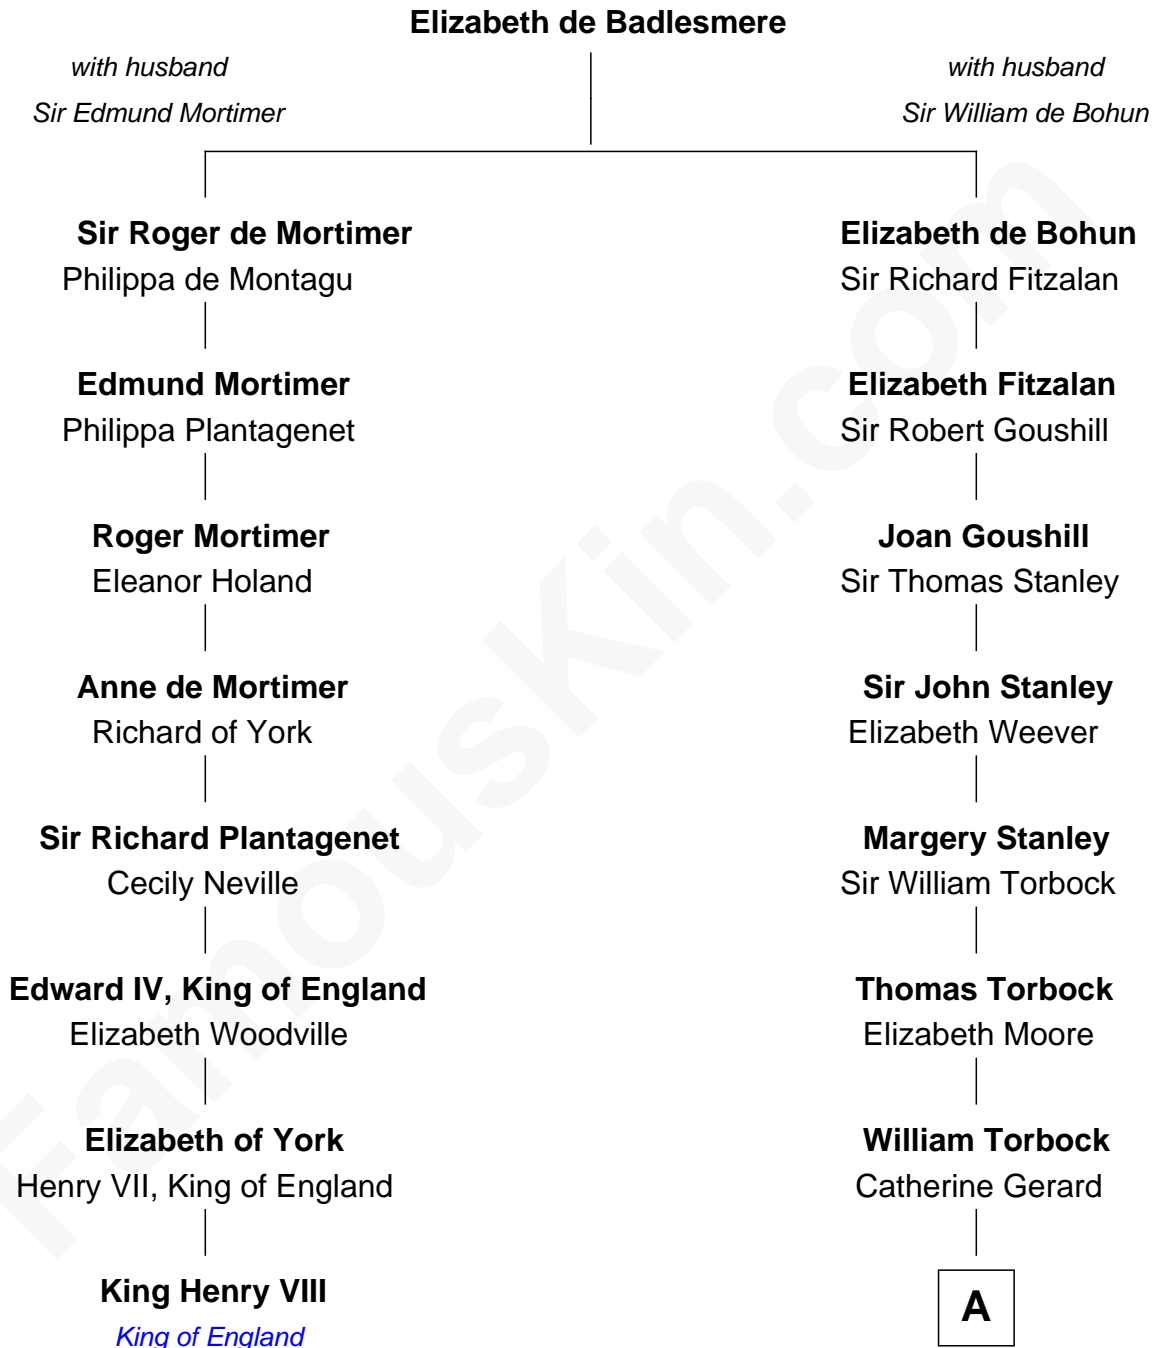

FamousKin.com

Relationship Chart of

King Henry VIII

King of England

7th cousin 7 times removed of

Edward Lloyd V
13th Governor of Maryland

A

Margaret Torbock

Oliver Mainwaring

Mary Mainwaring

Benjamin Gill

Anna Maria Gill

James Neale

Henrietta Maria Neale

Col. Philemon Lloyd

Edward Lloyd