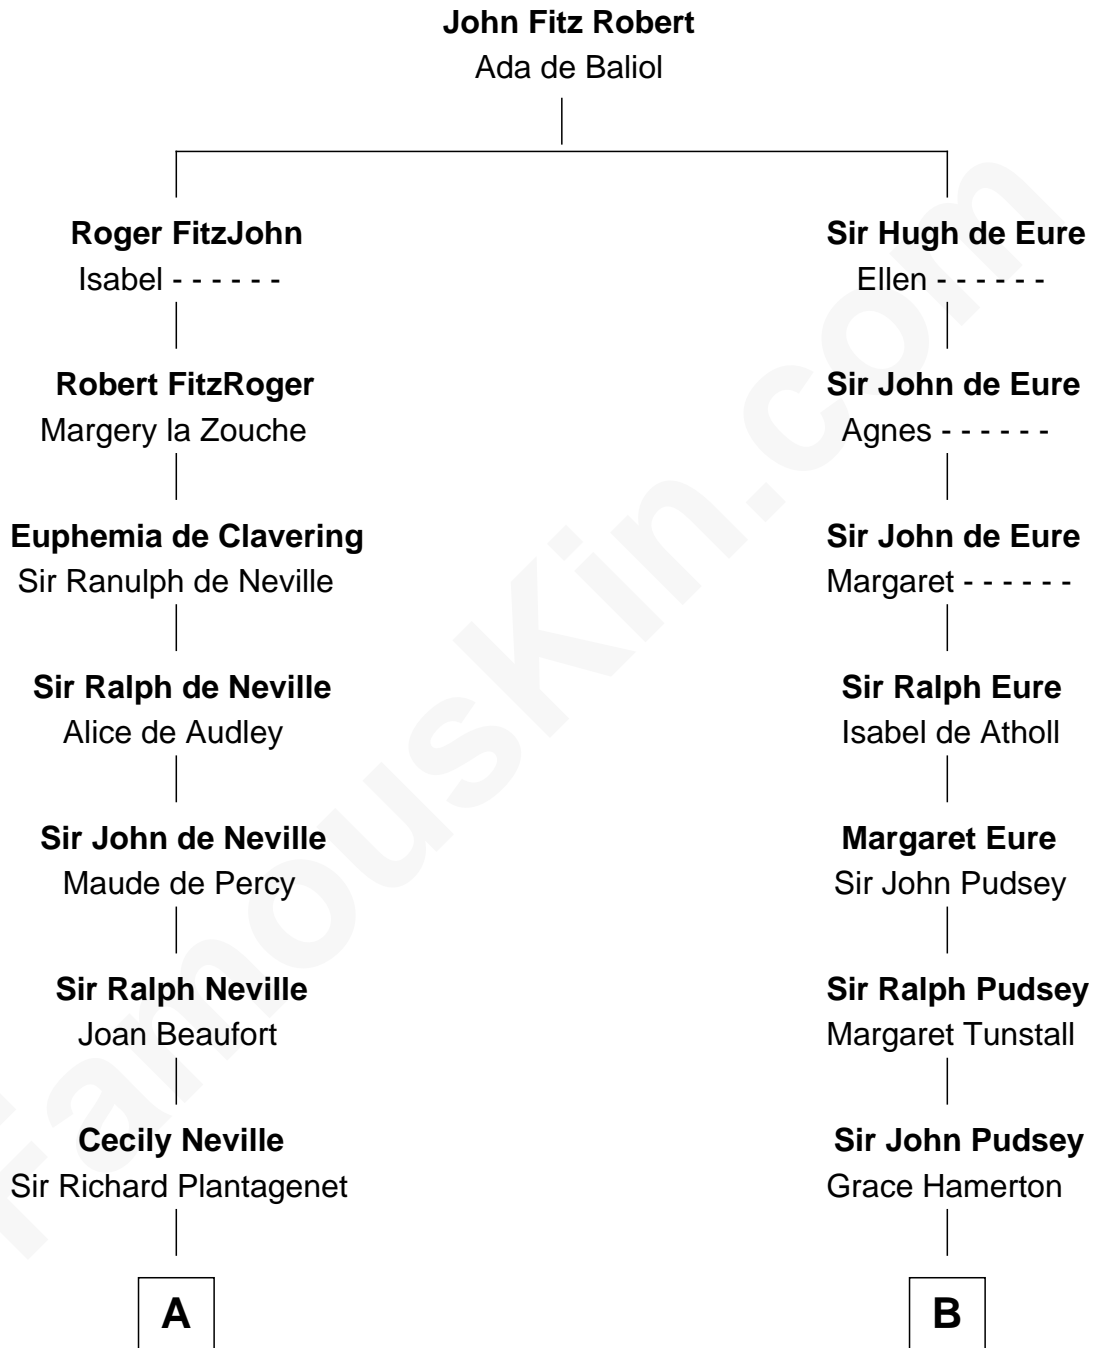

## Relationship Chart of

### King Henry VIII

*King of England*

9th cousin 10 times removed of

### Edward Lloyd V

*13th Governor of Maryland*

**C**

John Tayloe

Rebecca Plater

Elizabeth Tayloe

Col. Edward Lloyd

Edward Lloyd V