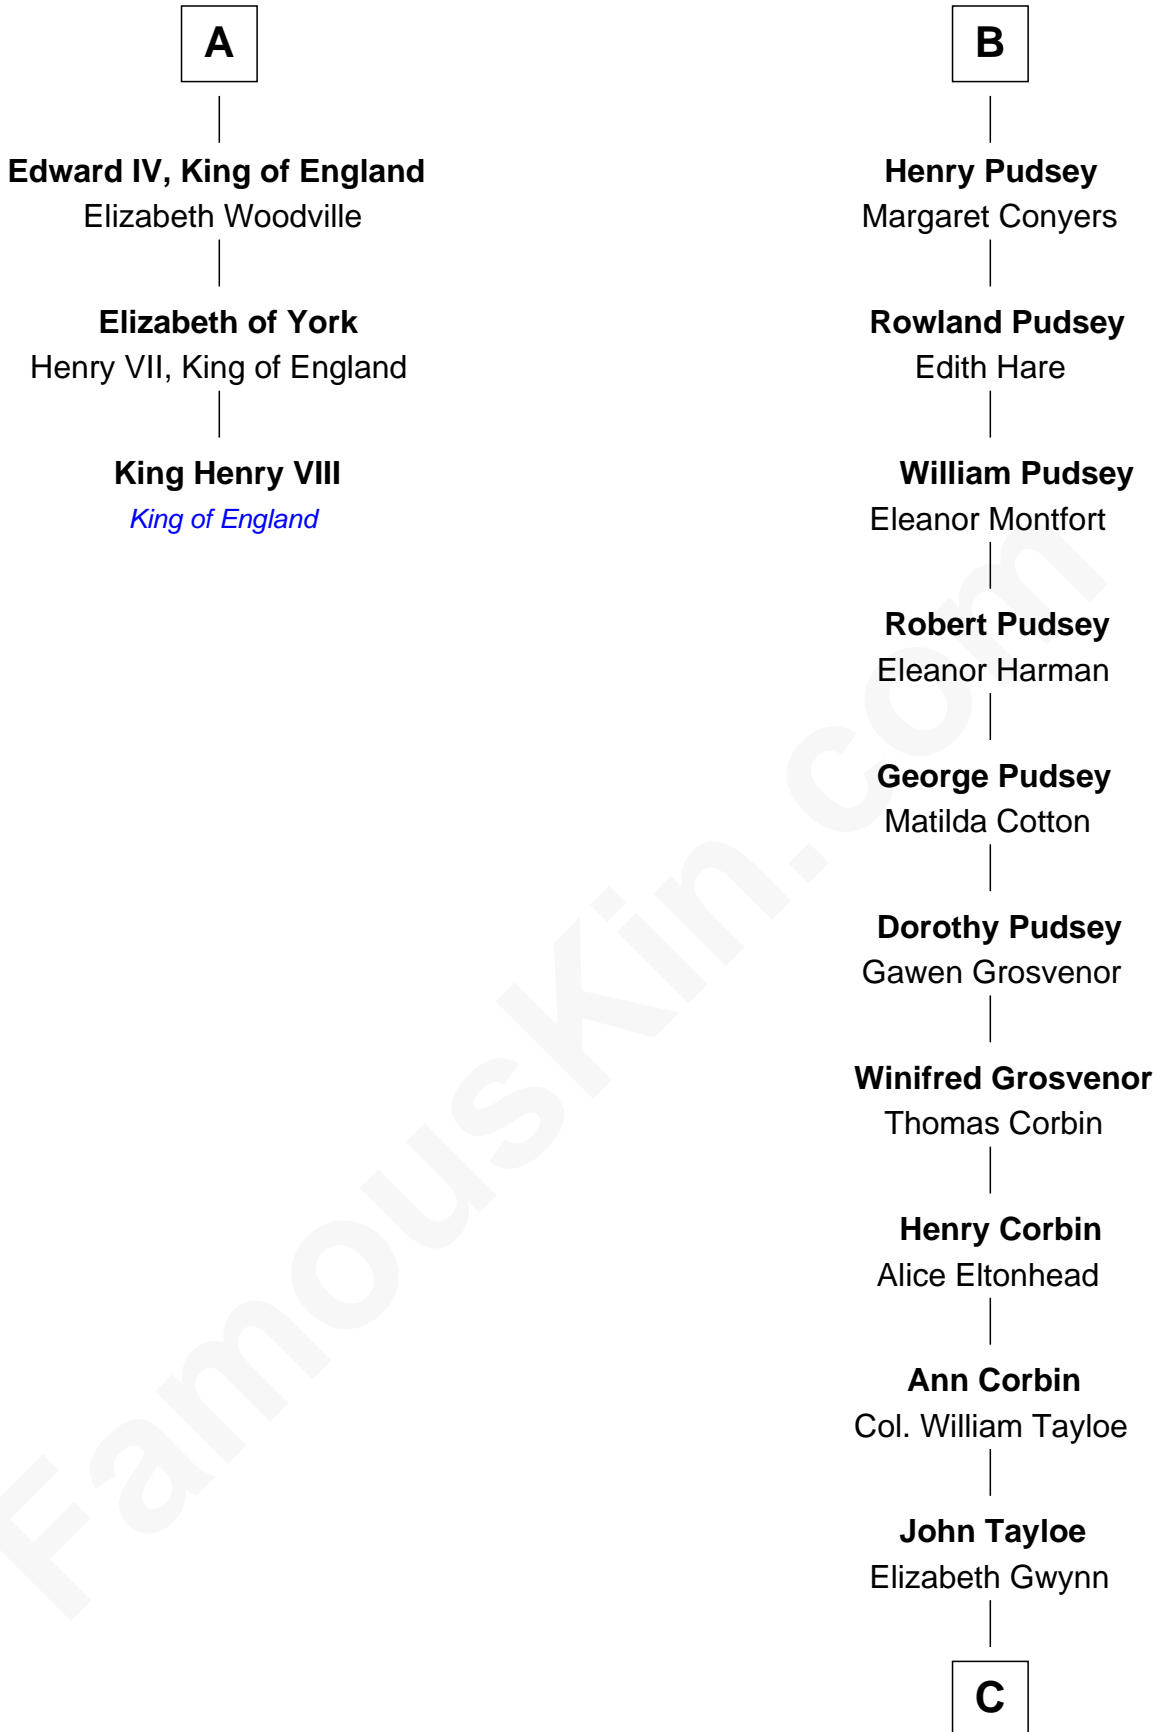

## Relationship Chart of

### King Henry VIII

*King of England*

9th cousin 10 times removed of

### Edward Lloyd V

*13th Governor of Maryland*

**C**

John Tayloe

Rebecca Plater

Elizabeth Tayloe

Col. Edward Lloyd

Edward Lloyd V