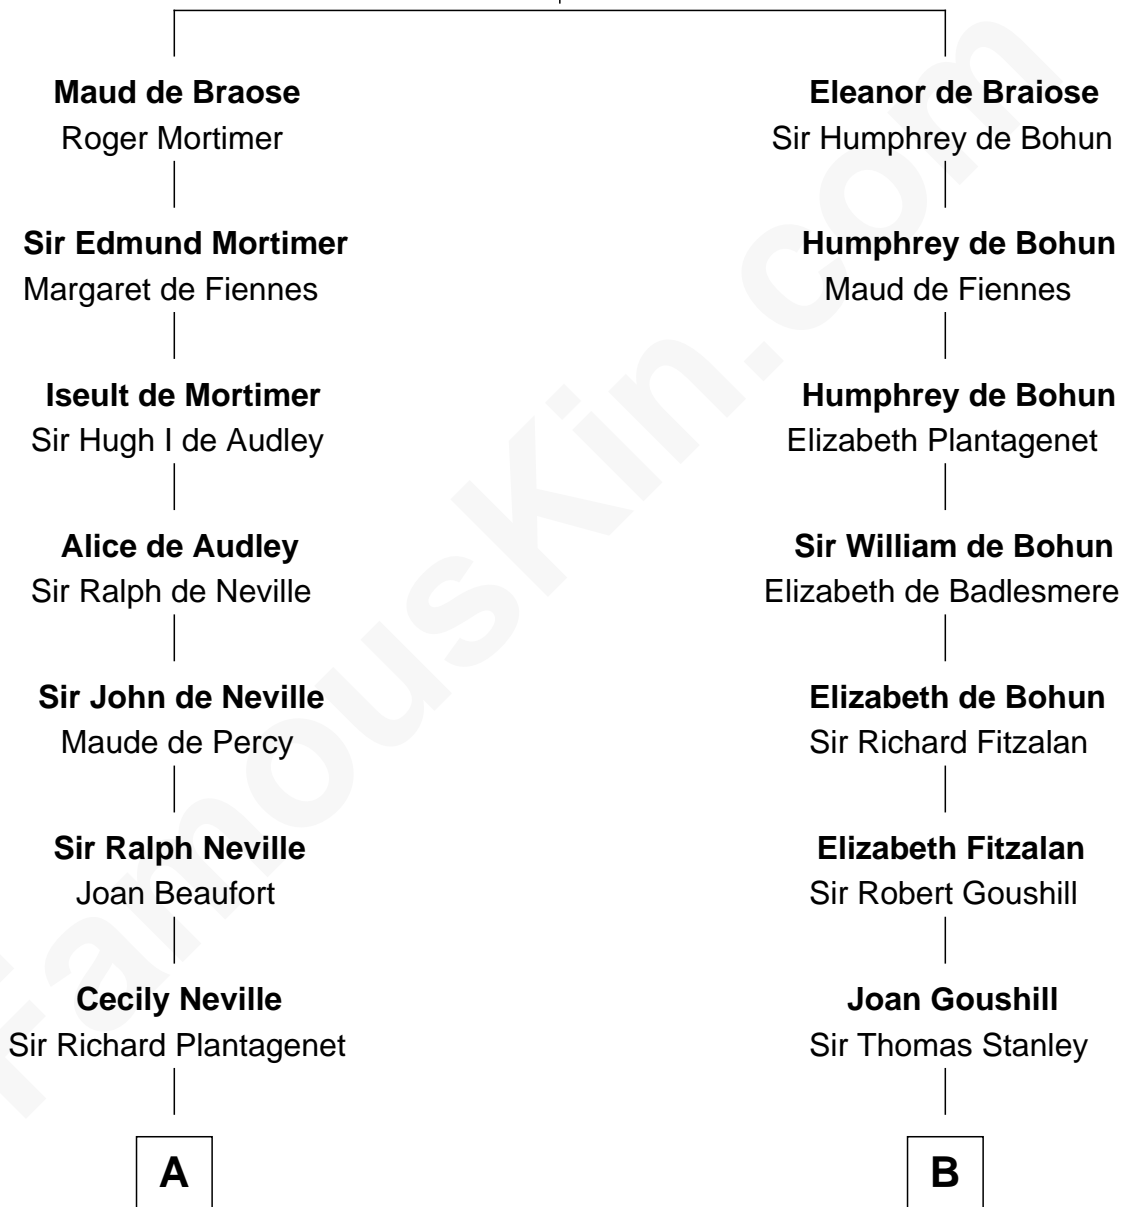

FamousKin.com Relationship Chart of

King Henry VIII

King of England

9th cousin 9 times removed of

Edward Lloyd V

13th Governor of Maryland

William de Braiose

Eva Marshal

C

Col. Edward Lloyd
Elizabeth Tayloe

Edward Lloyd V
13th Governor of Maryland

FamousKin.com