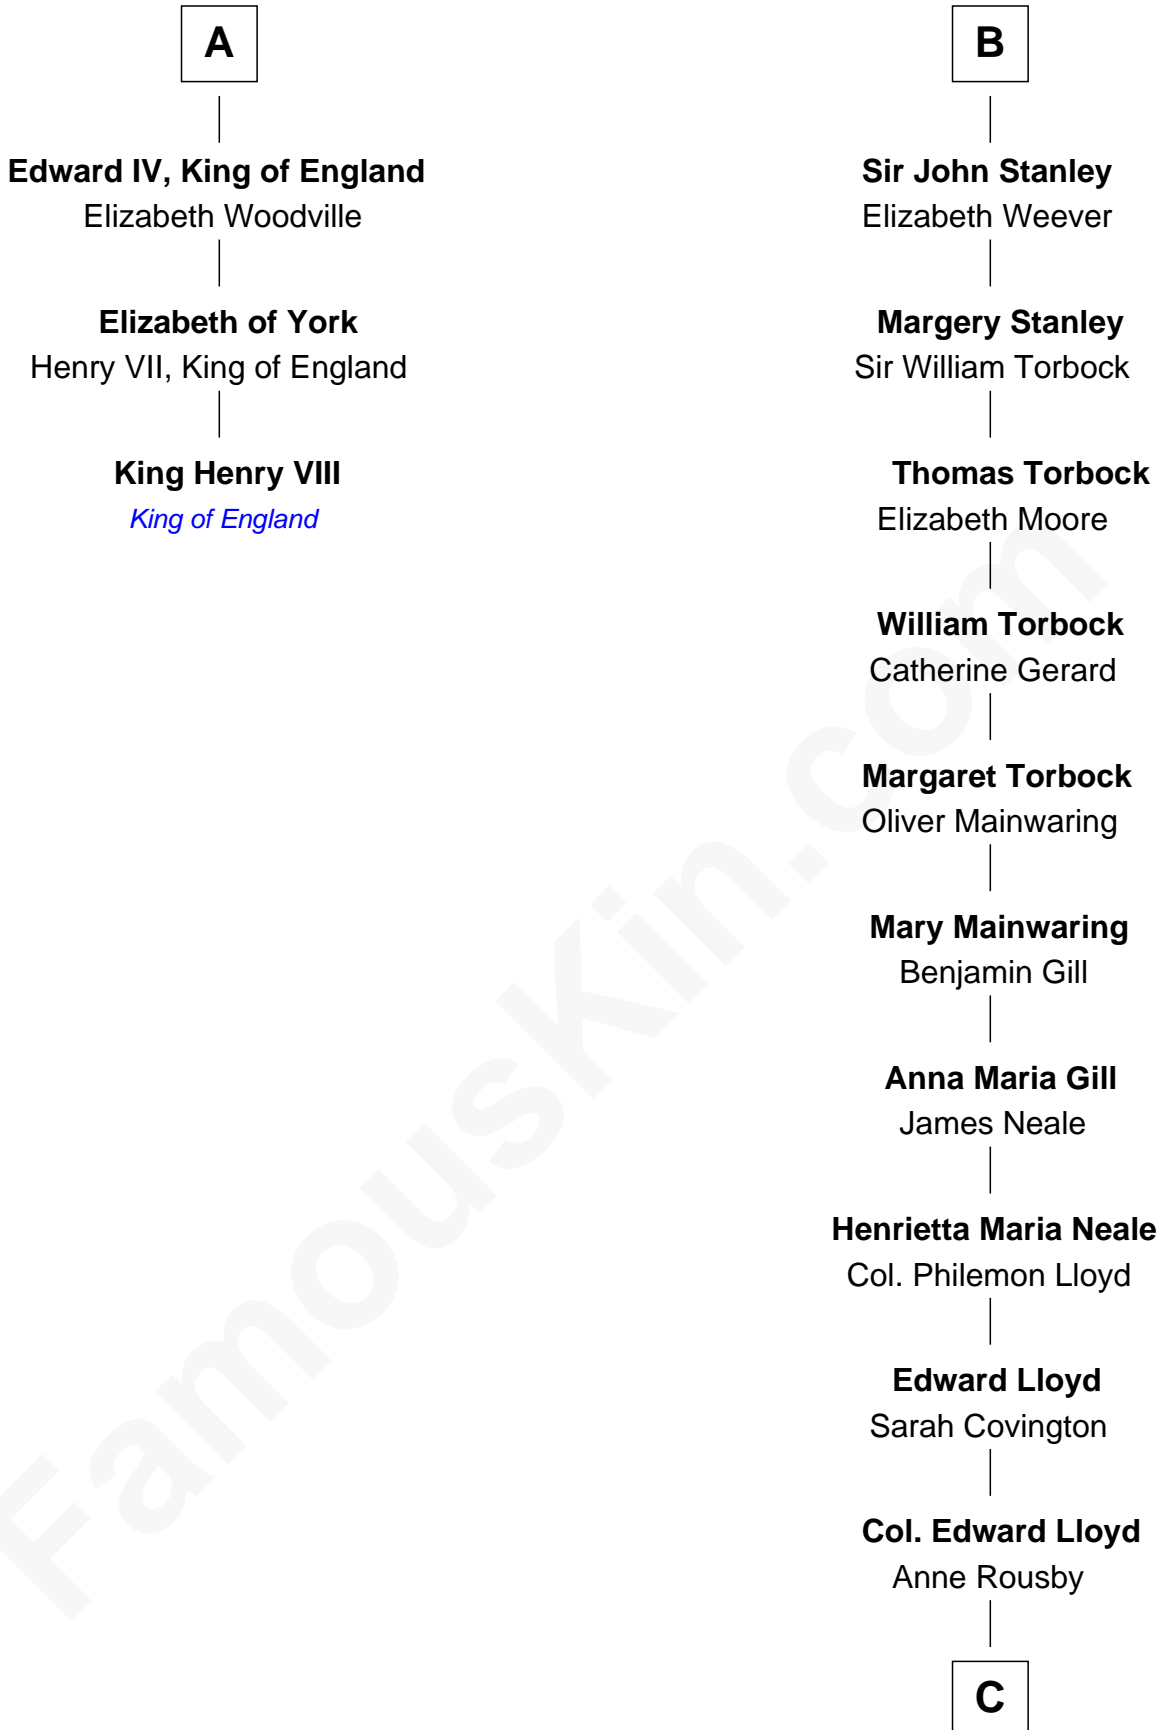

FamousKin.com Relationship Chart of

King Henry VIII

King of England

9th cousin 9 times removed of

Edward Lloyd V

13th Governor of Maryland

William de Braiose

Eva Marshal

C

Col. Edward Lloyd
Elizabeth Tayloe

Edward Lloyd V
13th Governor of Maryland

FamousKin.com