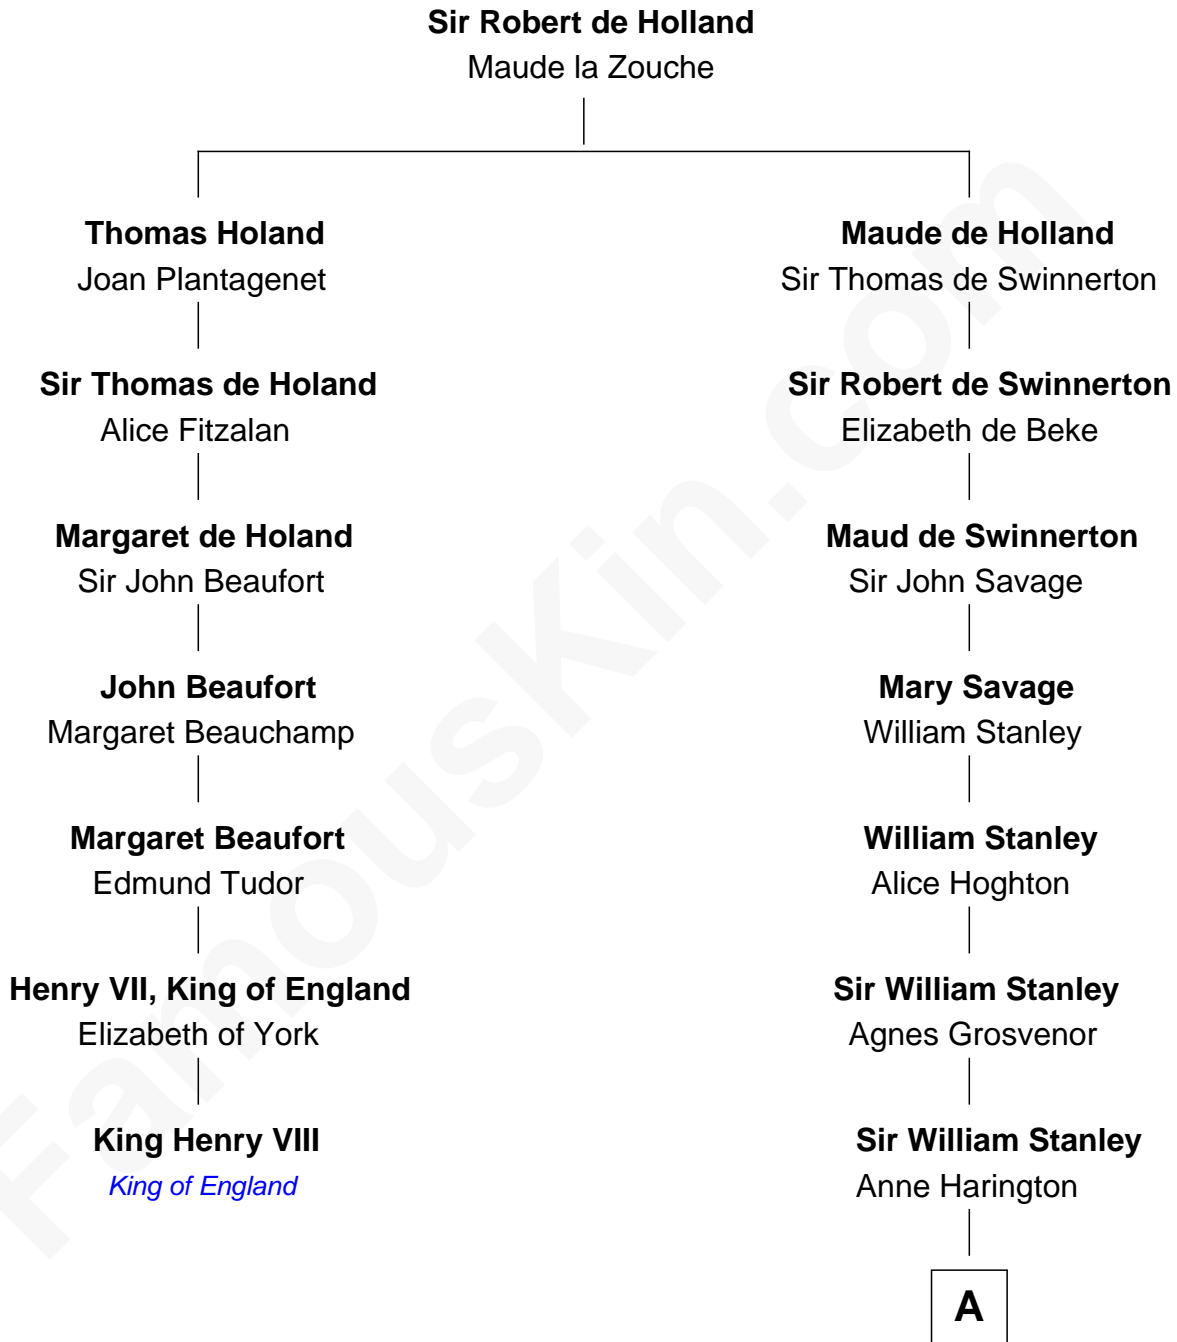

## Relationship Chart of

### King Henry VIII

*King of England*

6th cousin 9 times removed of

### Edward Lloyd V

*13th Governor of Maryland*

**A**

**Peter Stanley**  
Cecily Tarleton

**Anne Stanley**  
Edward Sutton

**Anne Sutton**  
Richard Eltonhead

**Alice Eltonhead**  
Henry Corbin

**Ann Corbin**  
Col. William Tayloe