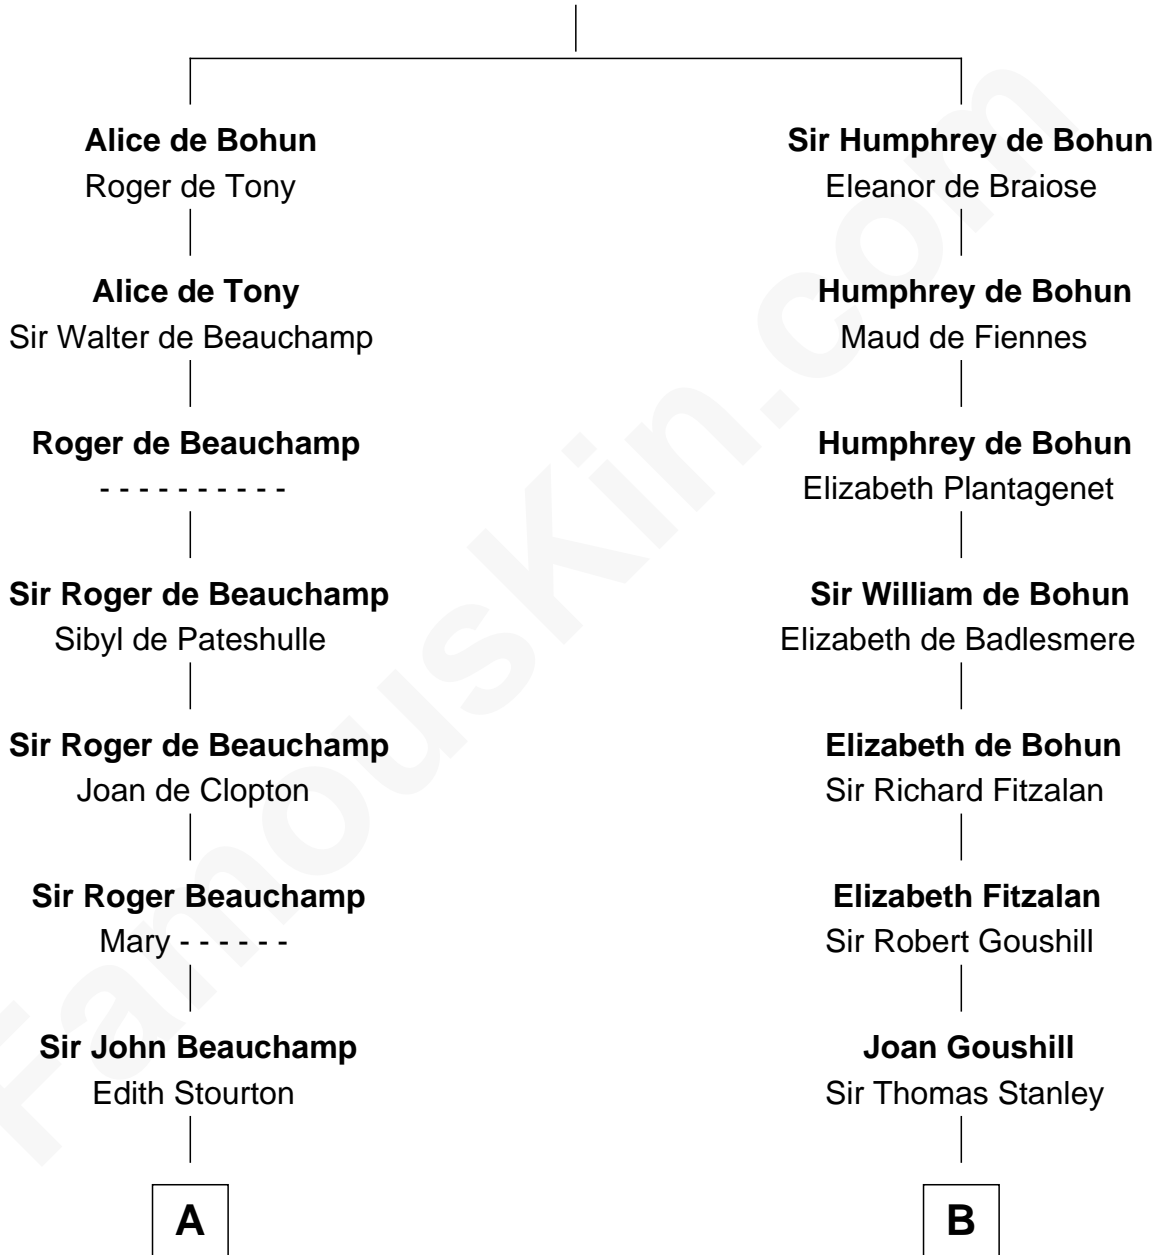

FamousKin.com

Relationship Chart of

King Henry VIII

King of England

10th cousin 8 times removed of

Charles Goldsborough
16th Governor of Maryland

Sir Humphrey de Bohun
Maud of Eu

C

Anna Maria Tilghman
Charles Goldsborough

Charles Goldsborough
16th Governor of Maryland

FamousKin.com