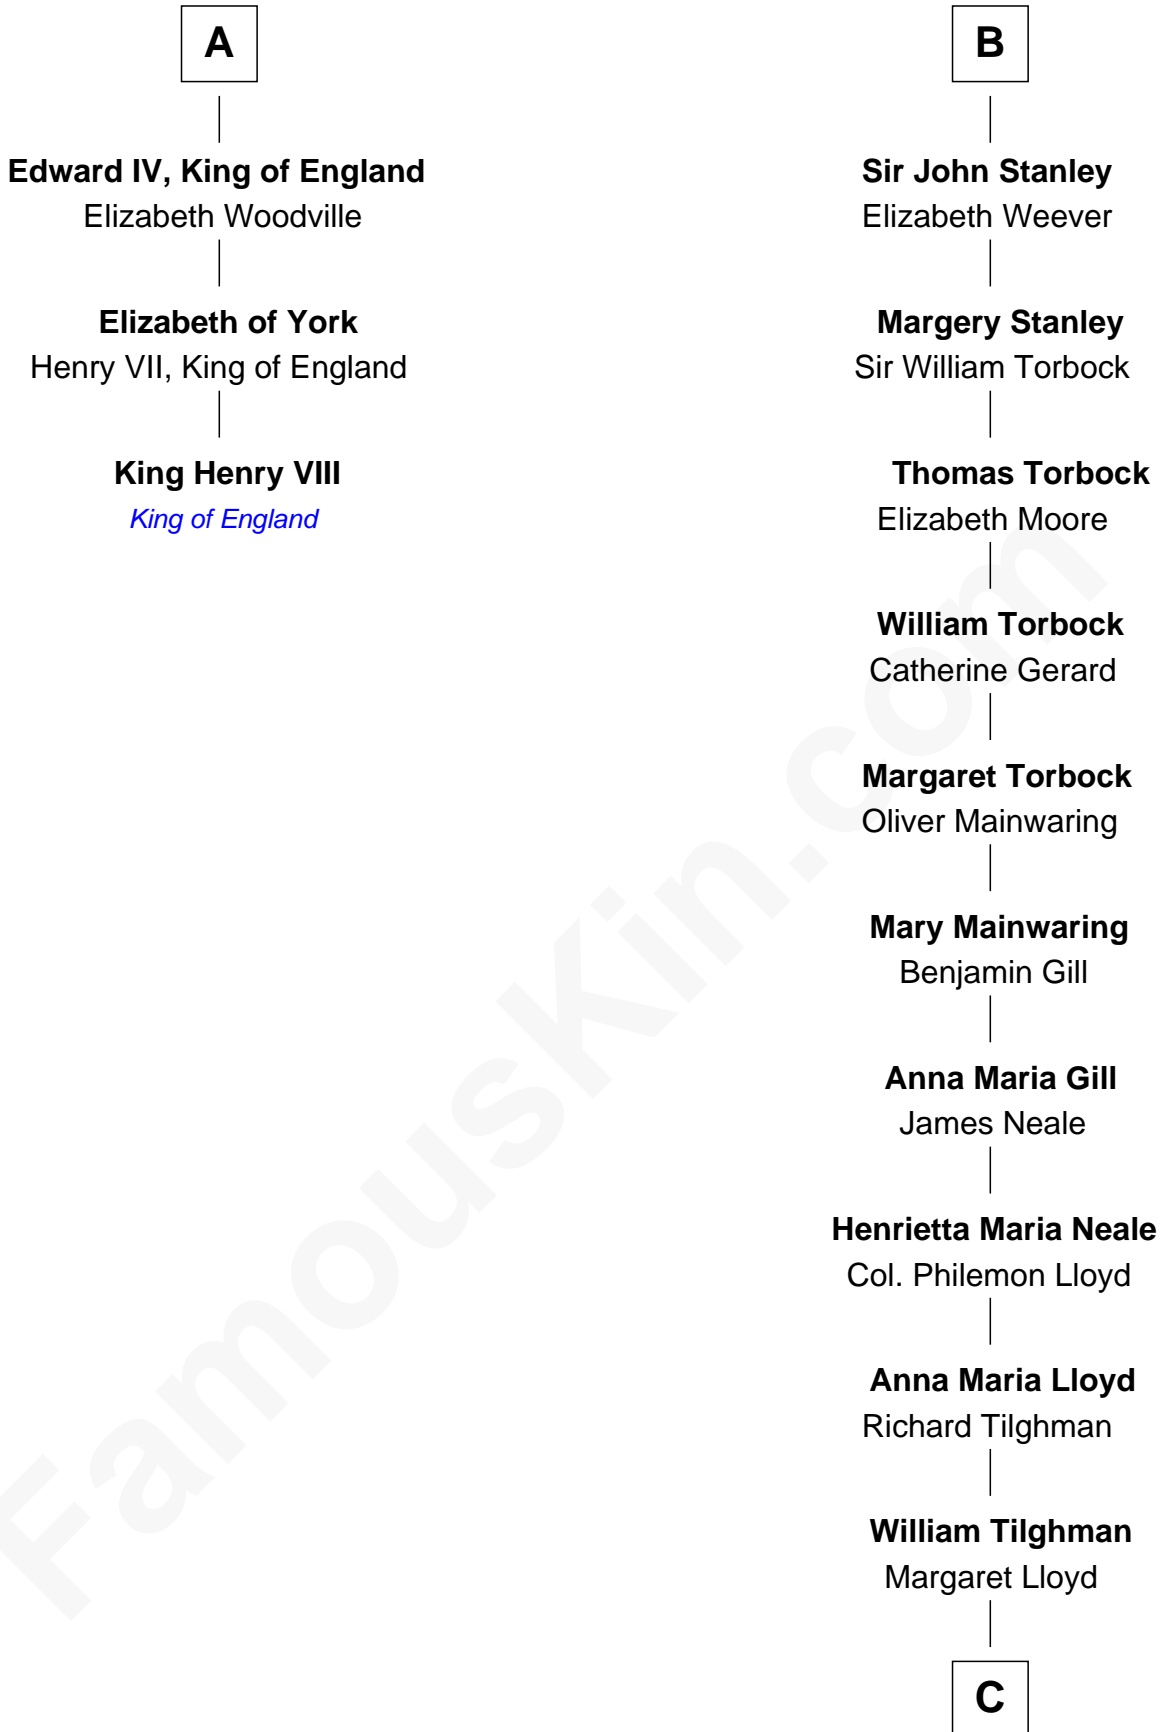

## Relationship Chart of

### King Henry VIII

*King of England*

9th cousin 9 times removed of

**Charles Goldsborough**  
*16th Governor of Maryland*

C

Anna Maria Tilghman  
Charles Goldsborough

Charles Goldsborough  
*16th Governor of Maryland*