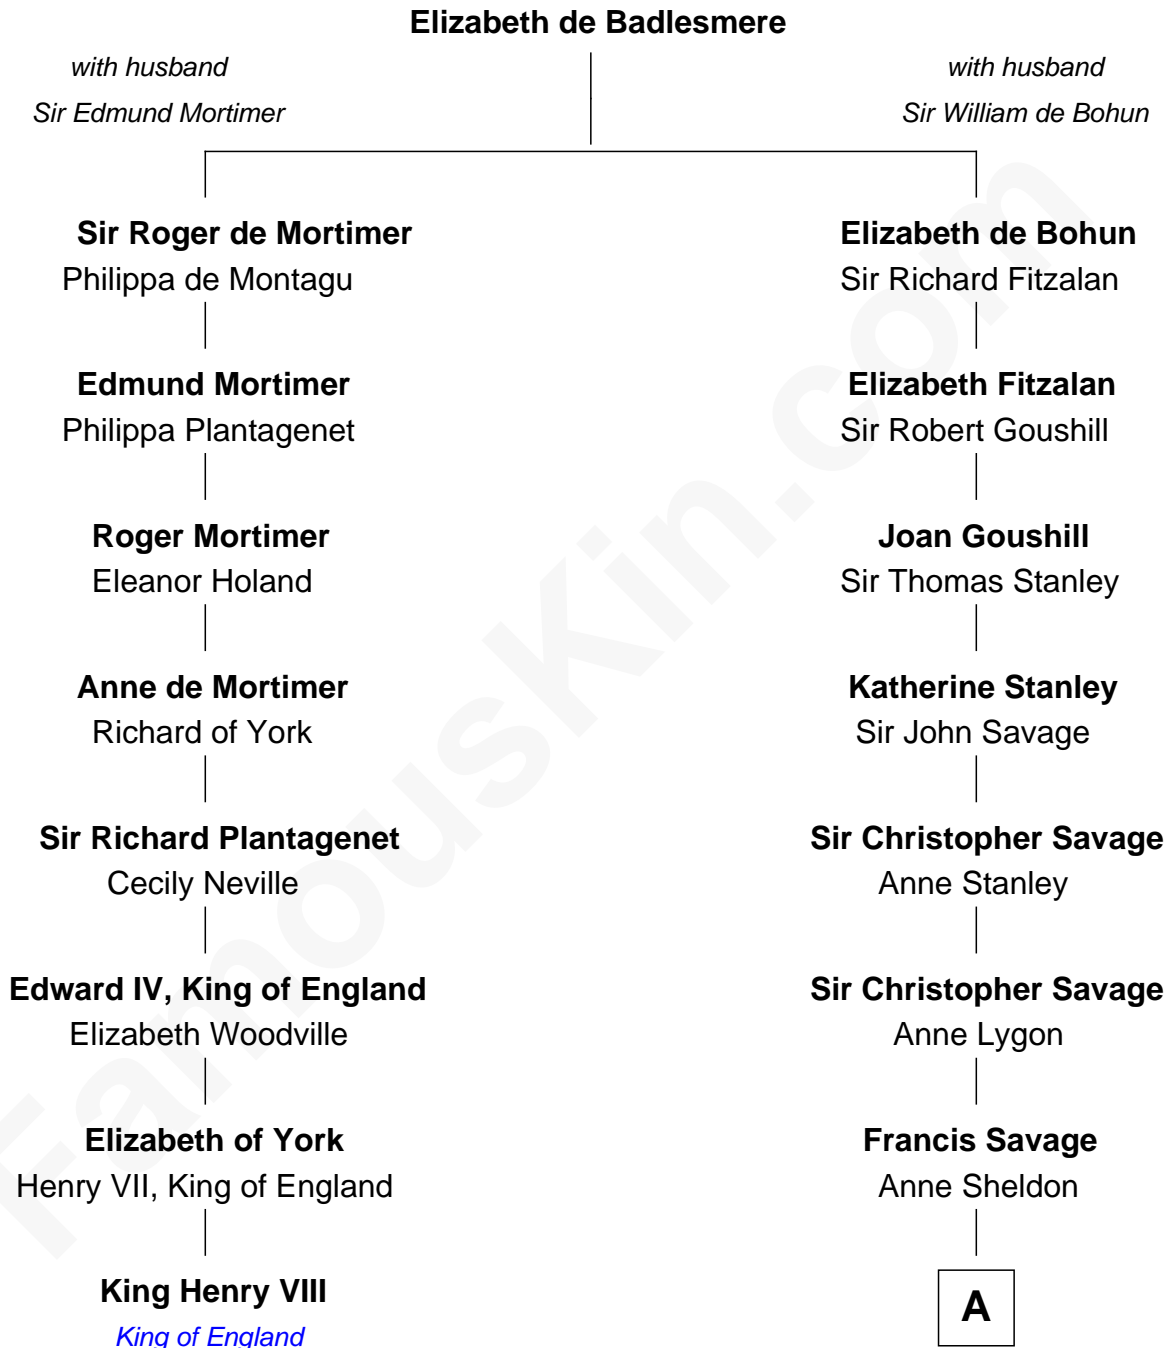

FamousKin.com

Relationship Chart of

King Henry VIII

King of England

7th cousin 8 times removed of

Zachary Taylor
12th U.S. President

A

|
Walter Savage

Elizabeth Hall

|
Ralph Savage

|
Anthony Savage

Sarah Constable

|
Alice Savage

Francis Thornton

|
Margaret Thornton

William Strother

|
Francis Strother

Susannah Dabney

|
William Strother

Sarah Bayly

|
Sarah Dabney Strother

Col. Richard Taylor

|
Zachary Taylor

12th U.S. President