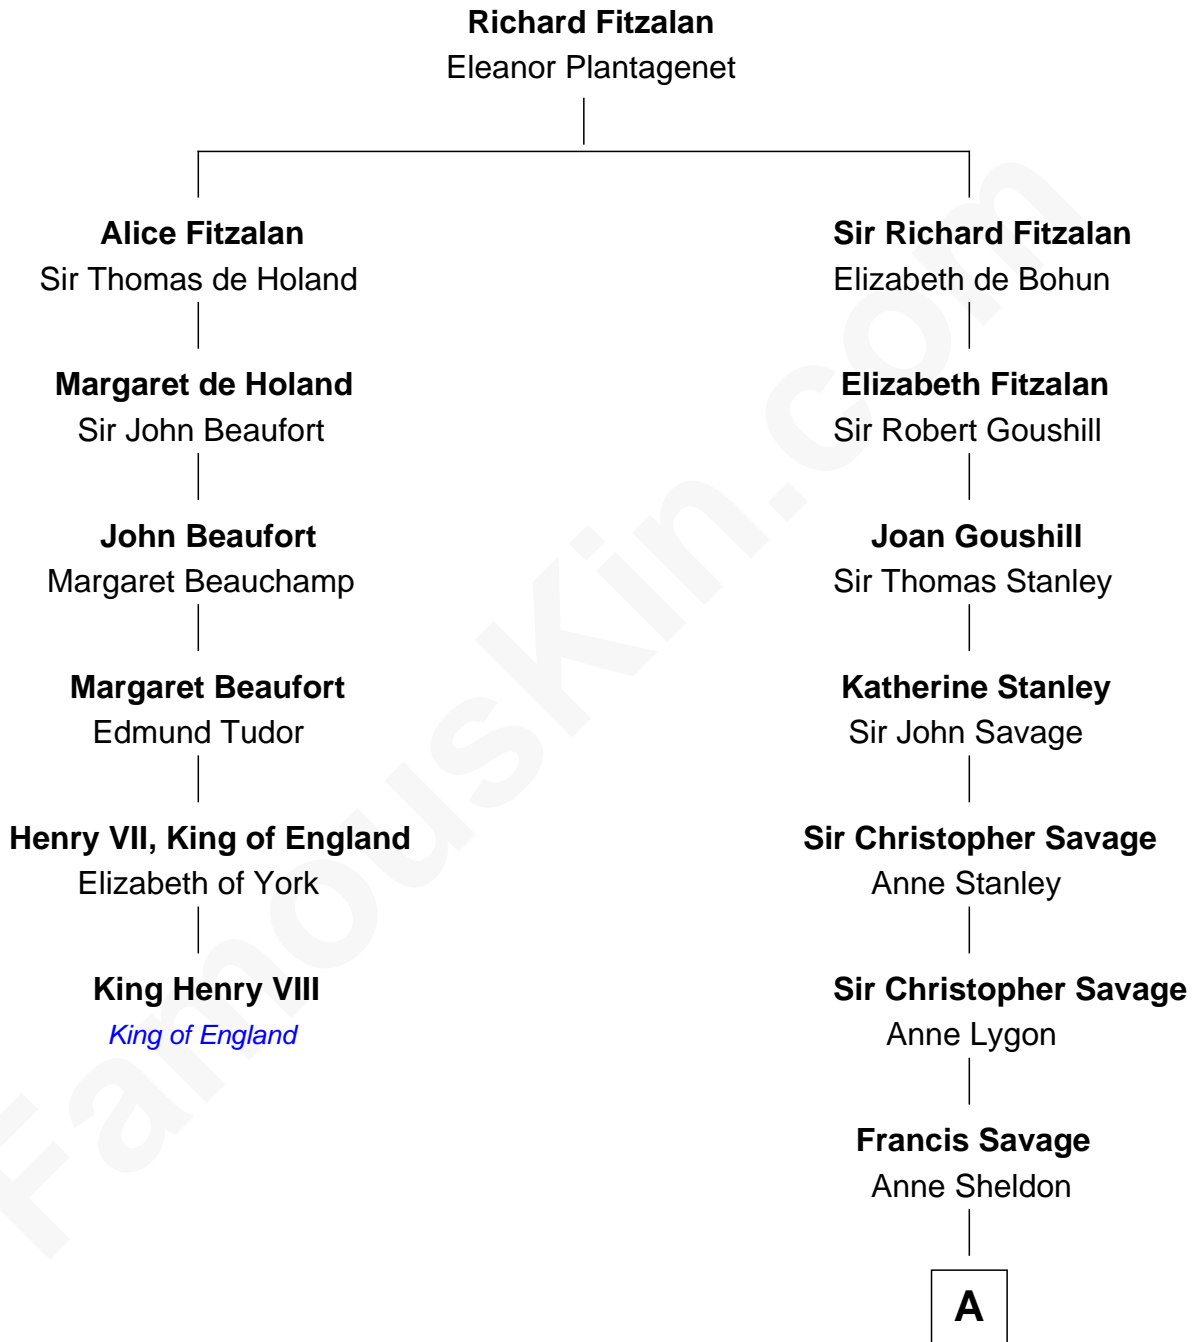

FamousKin.com
Relationship Chart of
King Henry VIII
King of England

5th cousin 10 times removed of
Zachary Taylor
12th U.S. President

A

|
Walter Savage

Elizabeth Hall

|
Ralph Savage

|
Anthony Savage

Sarah Constable

|
Alice Savage

Francis Thornton

|
Margaret Thornton

William Strother

|
Francis Strother

Susannah Dabney

|
William Strother

Sarah Bayly

|
Sarah Dabney Strother

Col. Richard Taylor

|
Zachary Taylor

12th U.S. President

FamousKin.com