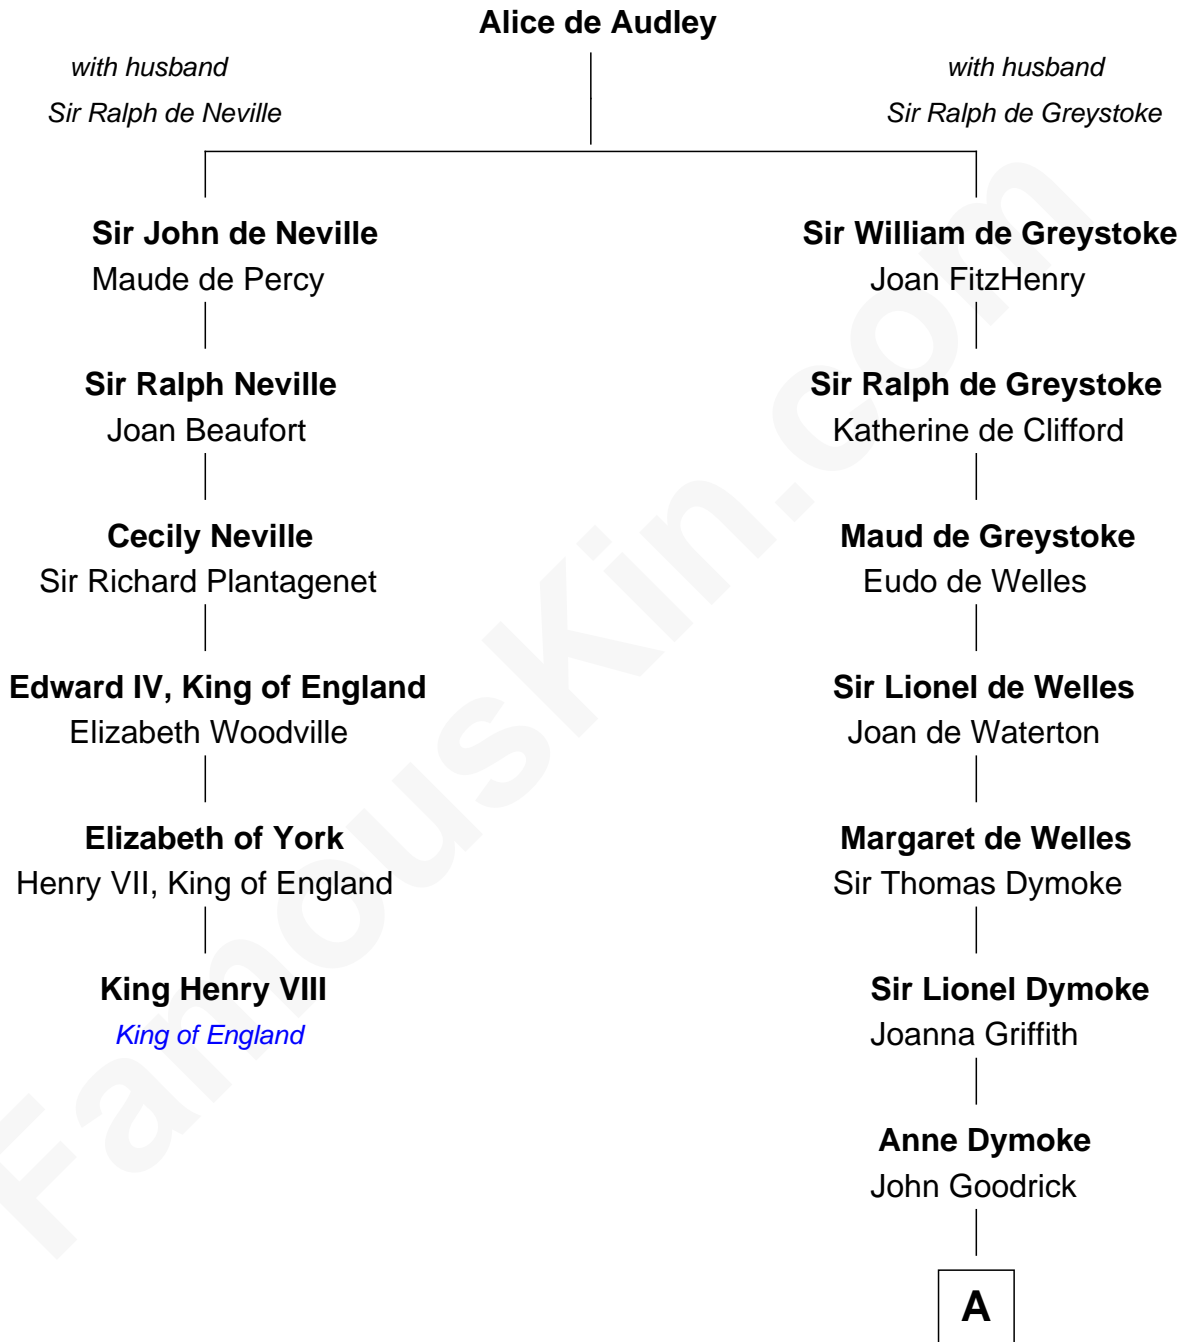

FamousKin.com

Relationship Chart of

King Henry VIII

King of England

5th cousin 16 times removed of

Dave Cowens
NBA Hall of Famer

A

Lionel Goodrick
Winifred Sappcott