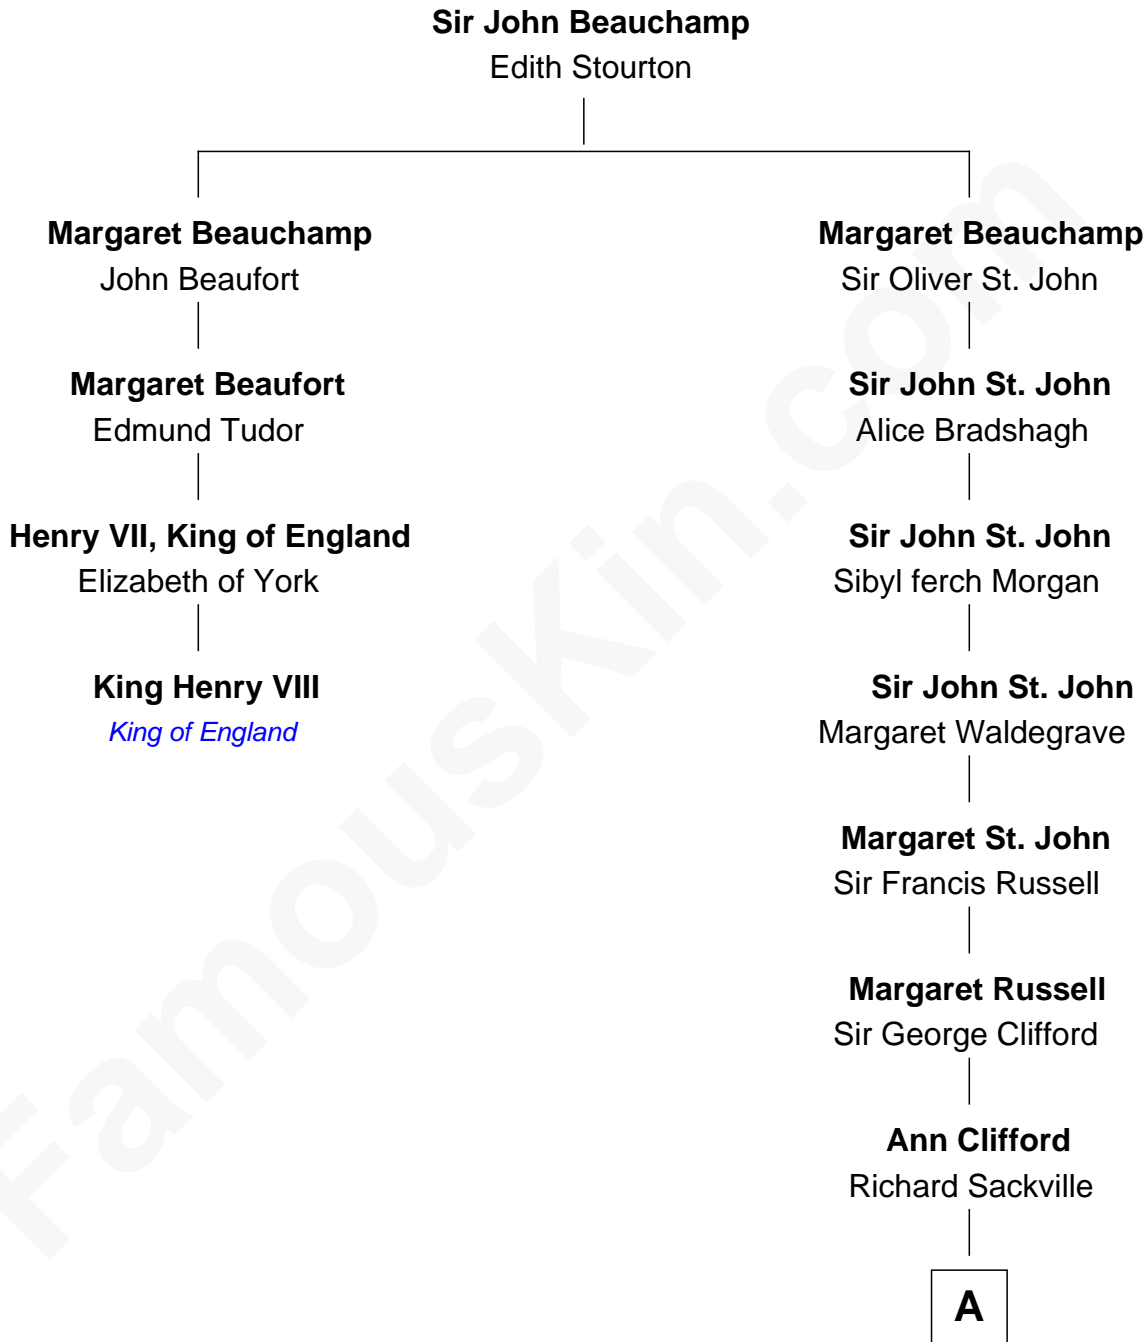

FamousKin.com Relationship Chart of

King Henry VIII

King of England

3rd cousin 15 times removed of

Kit Harington

TV Actor - "Game of Thrones"

A

Margaret Sackville

John Tufton

Cecily Tufton

Christopher Hatton

Anne Hatton

Sir Daniel Finch

Charlotte Finch

Charles Seymour

Charlotte Seymour

Heneage Finch

Frances Finch

Sir George Legge

William Legge

Frances Barrington

Edward Henry Legge

Cordelia Twysden Molesworth

Lois Marjorie Legge