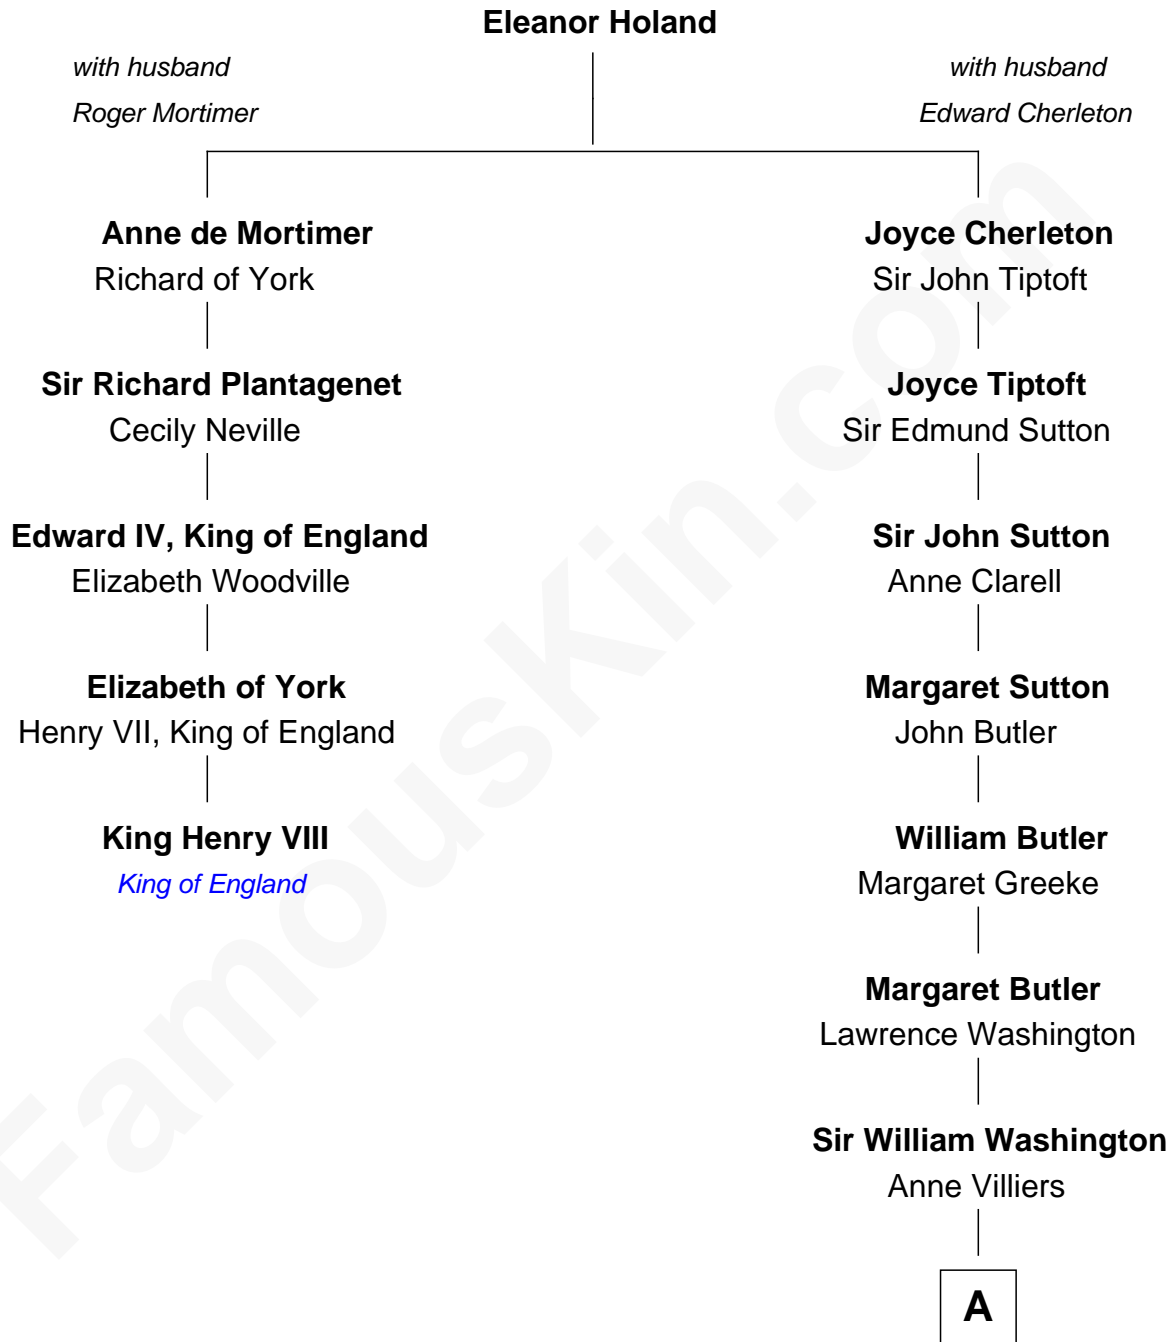

FamousKin.com

Relationship Chart of

King Henry VIII

King of England

4th cousin 14 times removed of

Kit Harington
TV Actor - "Game of Thrones"

A

Elizabeth Washington

Col. William Legge

George Legge

Barbara Archibald

William Legge

Anne Finch

George Legge

Elizabeth Kaye

William Legge