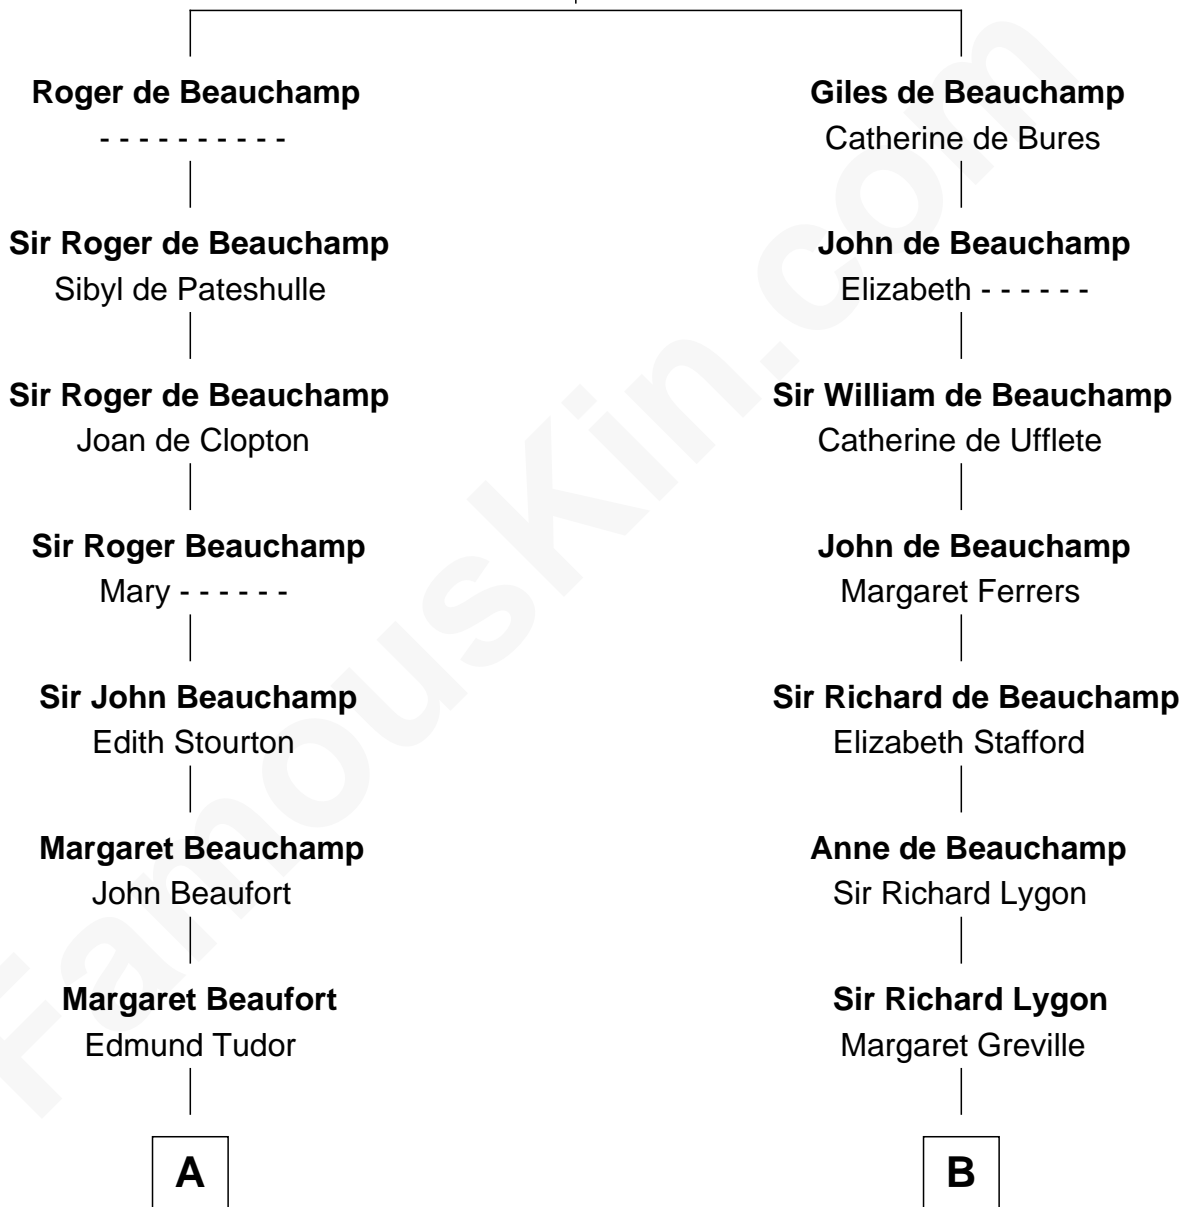

FamousKin.com

Relationship Chart of

King Henry VIII

King of England

8th cousin 13 times removed of

William H. Macy
TV and Movie Actor

Sir Walter de Beauchamp
Alice de Tony

C

Dr. George Gaines Everitt

Mary A. Mayers

Horace Benjamin Everitt

Martha Leticia Roberts

Mary Lois Everitt

Clement Overstreet

Lois Elizabeth Overstreet

William Hall Macy