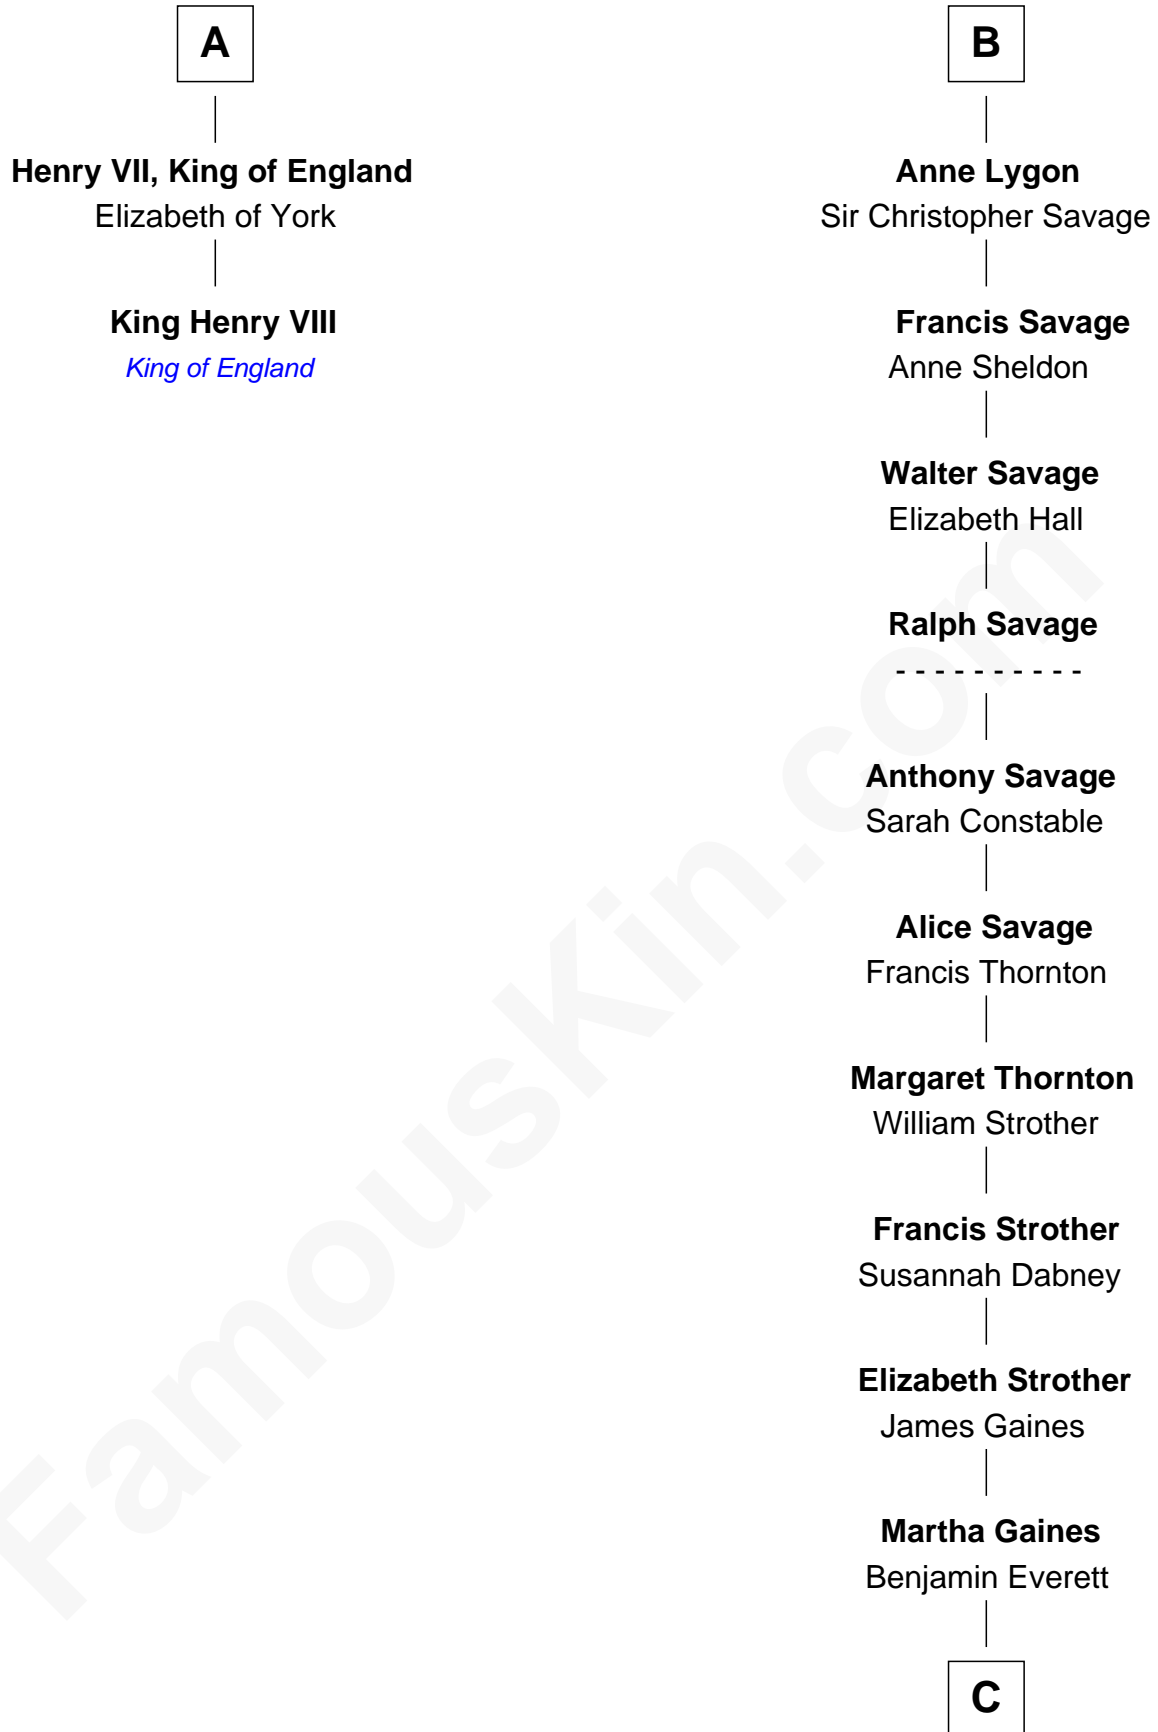

FamousKin.com

Relationship Chart of

King Henry VIII

King of England

8th cousin 13 times removed of

William H. Macy
TV and Movie Actor

Sir Walter de Beauchamp
Alice de Tony

C

Dr. George Gaines Everitt

Mary A. Mayers

Horace Benjamin Everitt

Martha Leticia Roberts

Mary Lois Everitt

Clement Overstreet

Lois Elizabeth Overstreet

William Hall Macy