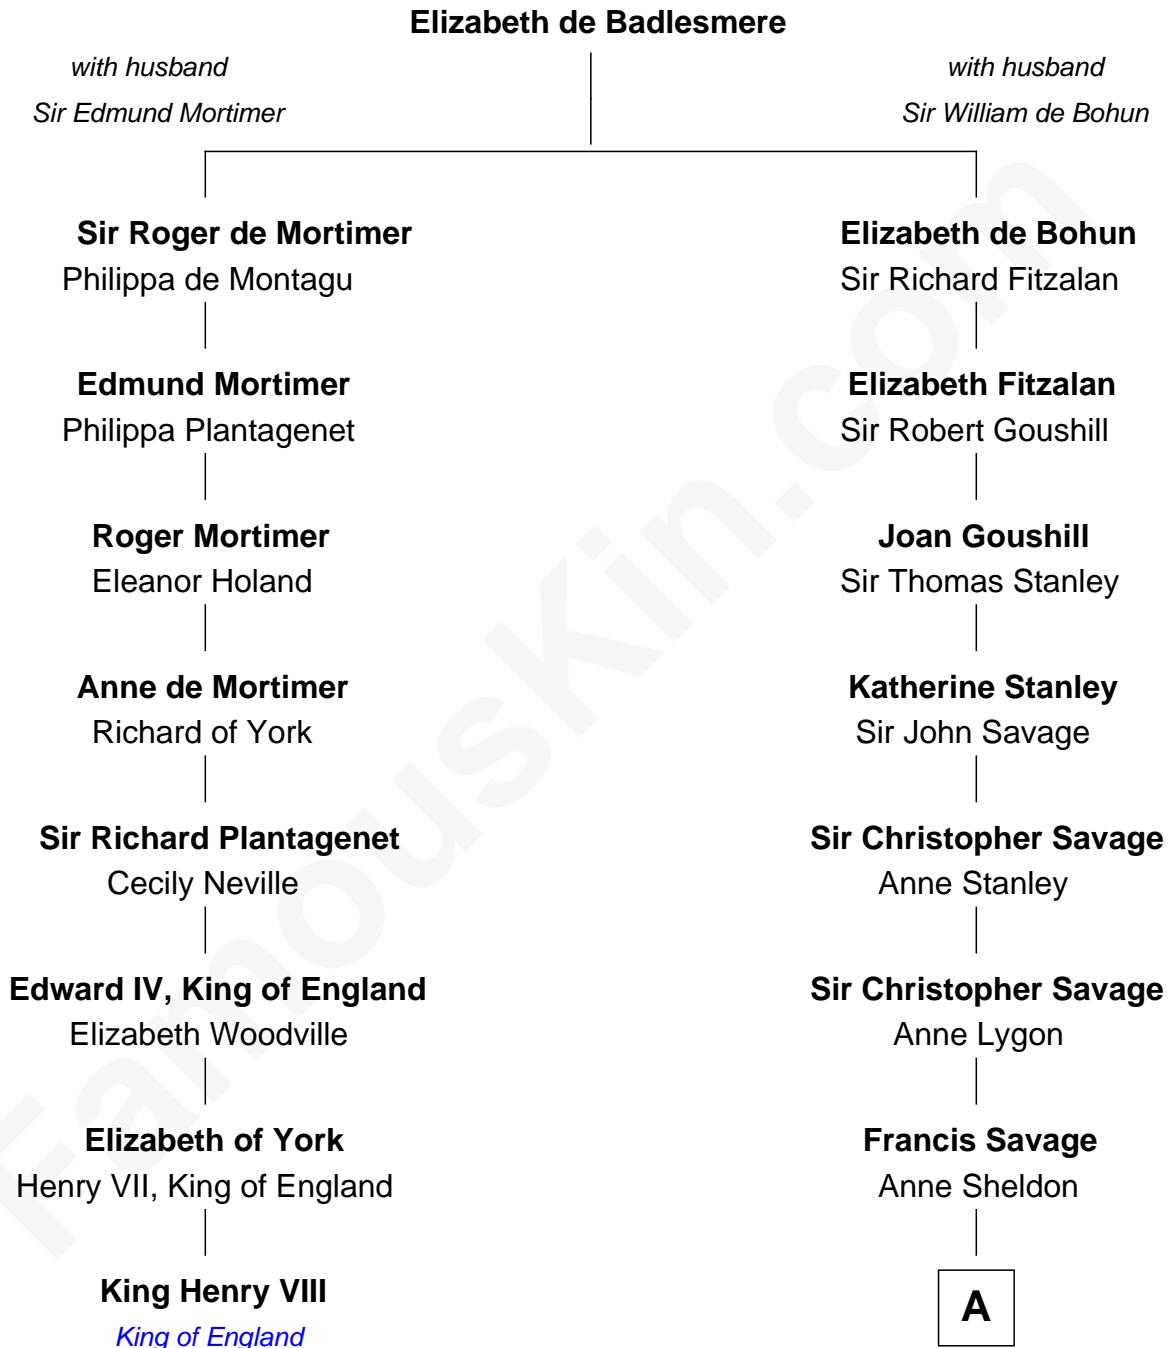

**FamousKin.com**  
**Relationship Chart of**  
**King Henry VIII**  
*King of England*

7th cousin 12 times removed of  
**William H. Macy**  
*TV and Movie Actor*

**A**

**Walter Savage**

Elizabeth Hall

**Ralph Savage**

-----

**Anthony Savage**

Sarah Constable

**Alice Savage**

Francis Thornton

**Margaret Thornton**

William Strother

**Francis Strother**