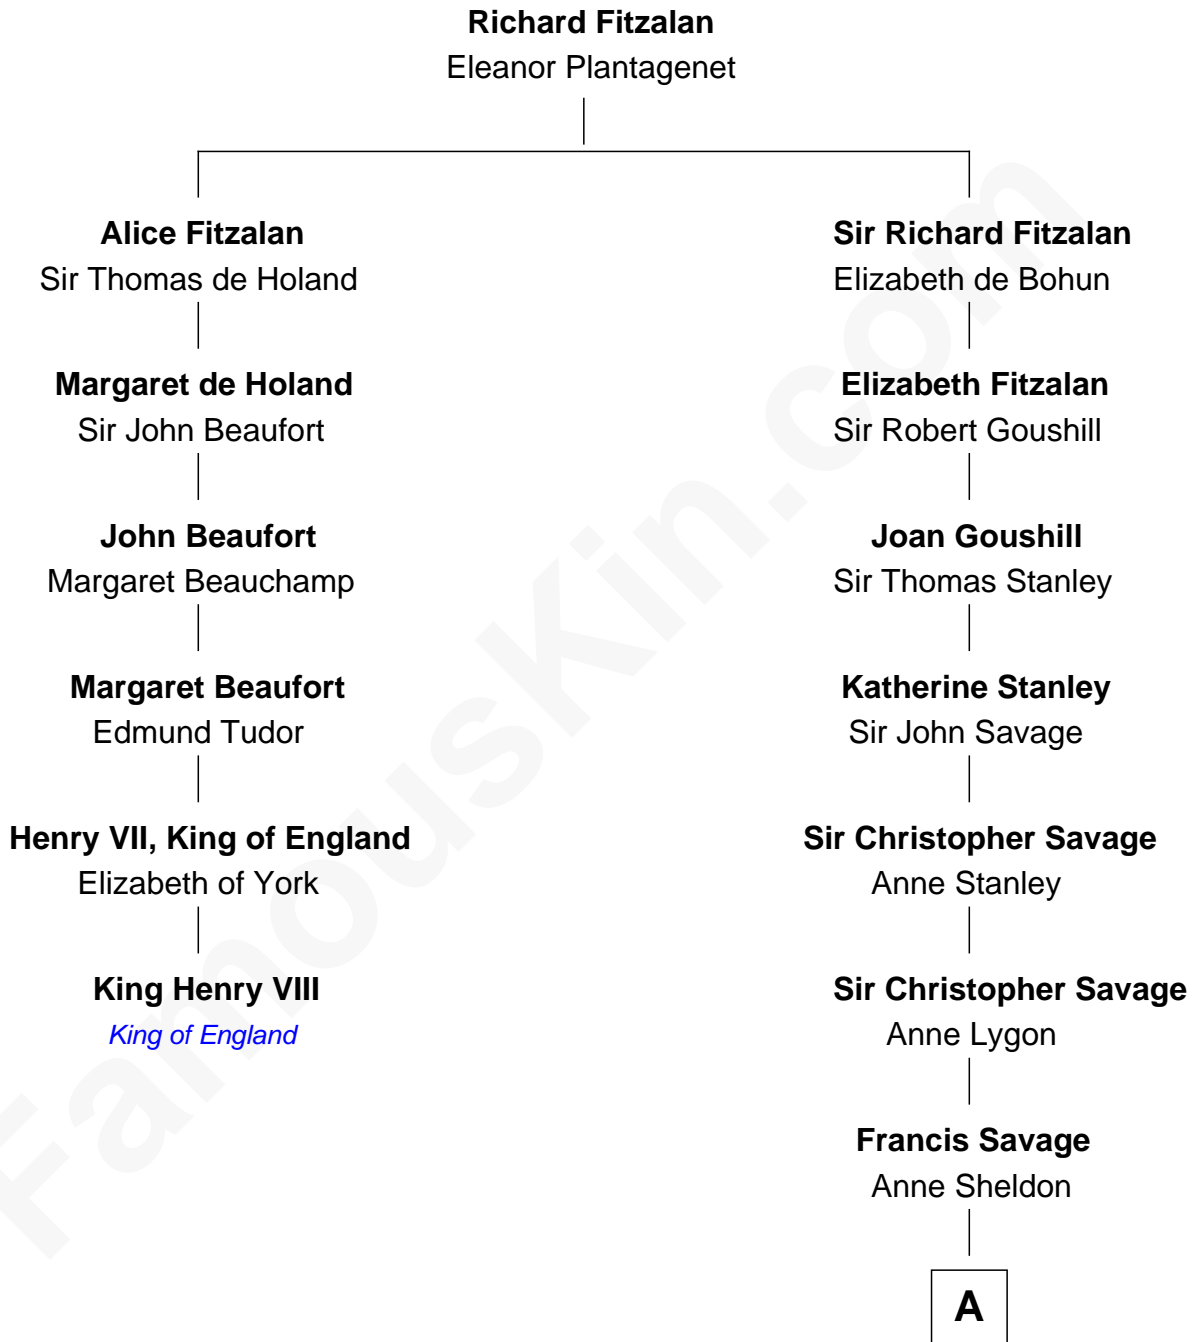

FamousKin.com

Relationship Chart of

King Henry VIII

King of England

5th cousin 14 times removed of

William H. Macy
TV and Movie Actor

A

Walter Savage

Elizabeth Hall

Ralph Savage

Anthony Savage

Sarah Constable

Alice Savage

Francis Thornton

Margaret Thornton

William Strother