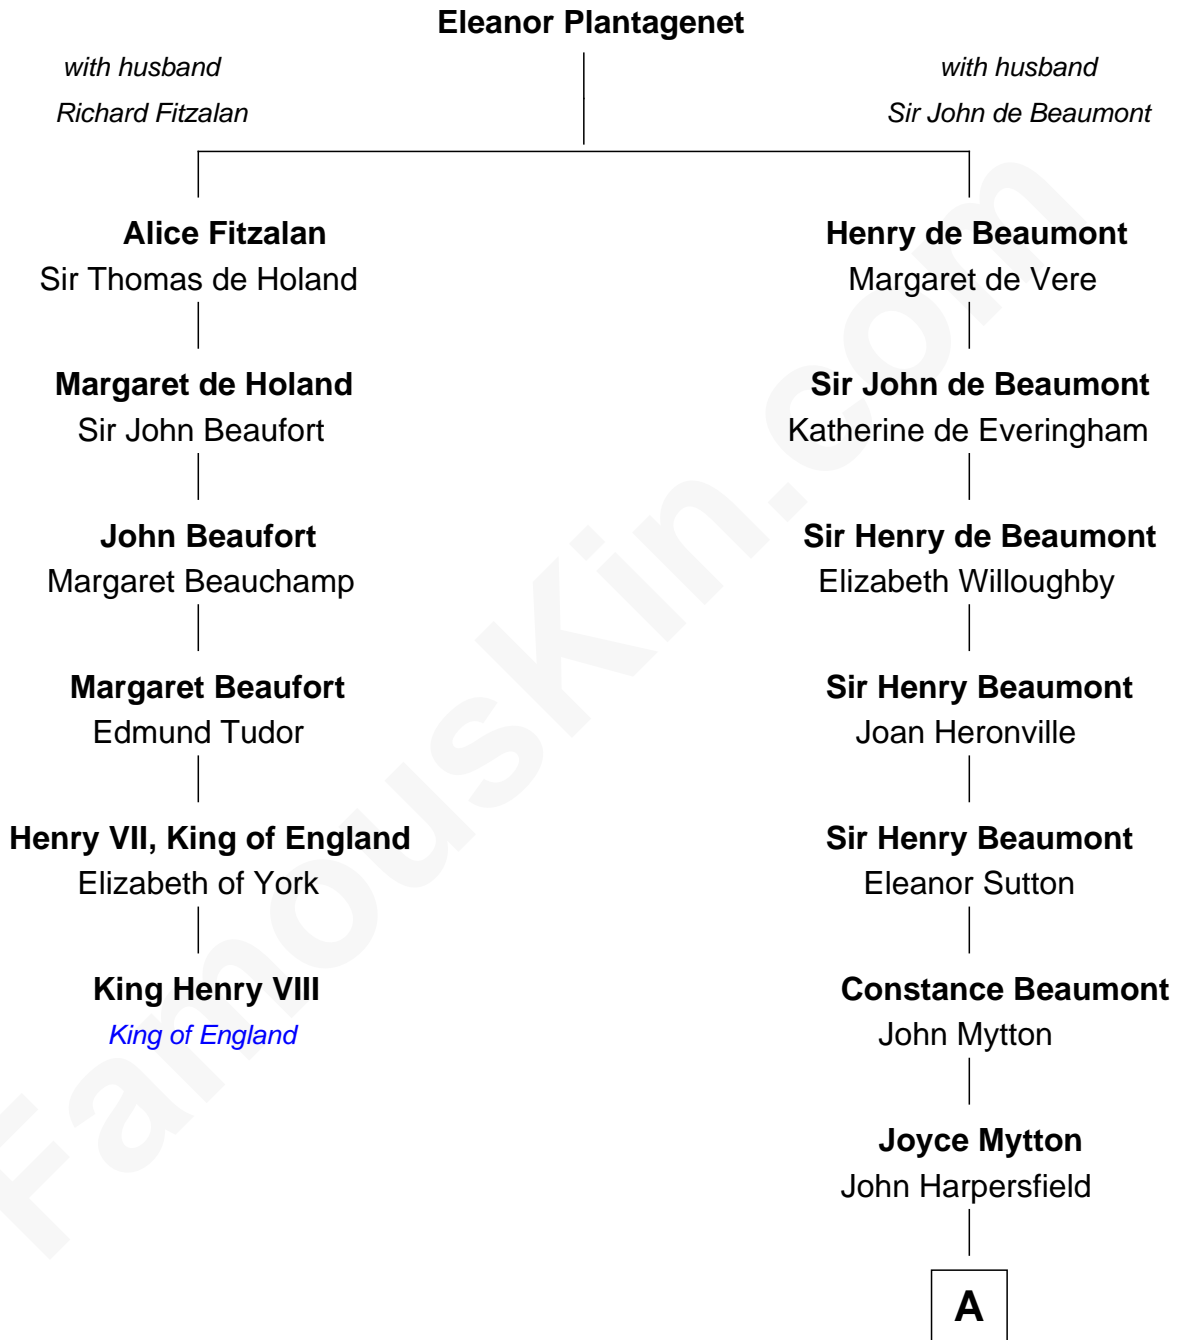

FamousKin.com
Relationship Chart of
King Henry VIII
King of England

5th cousin 16 times removed of
Gerald Ford
38th U.S. President

A

Edward Harpersfield alias Mytton

Anne Skrimshire

Katherine Mytton

Roger Marshall

Elizabeth Marshall

Thomas Lewis

Judith Lewis

James Gibbins

Hannah Gibbins

Mary Hibbert

Joseph Jewett

Nathan Jewett