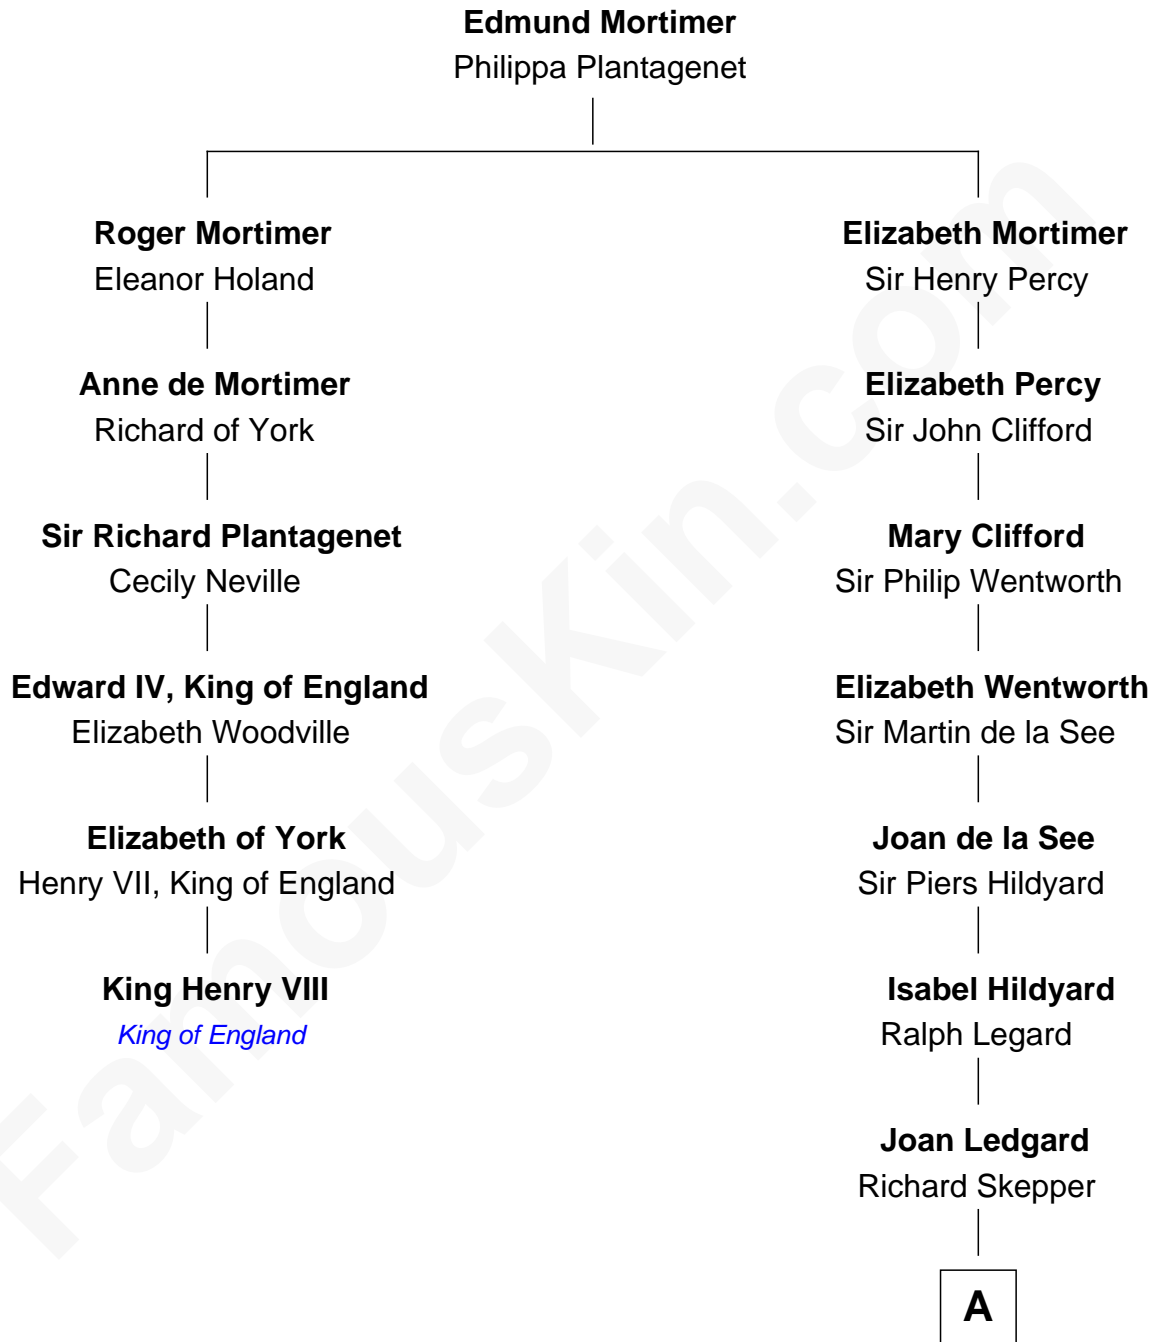

FamousKin.com

Relationship Chart of

King Henry VIII

King of England

5th cousin 15 times removed of

Meghan Markle

Duchess of Sussex, TV Actress

A

Edward Skepper

Mary Robinson

Rev. William Skepper

Jane - - - - -

Jane Skepper

Abraham Browne

Jane Browne

Henry Lunt