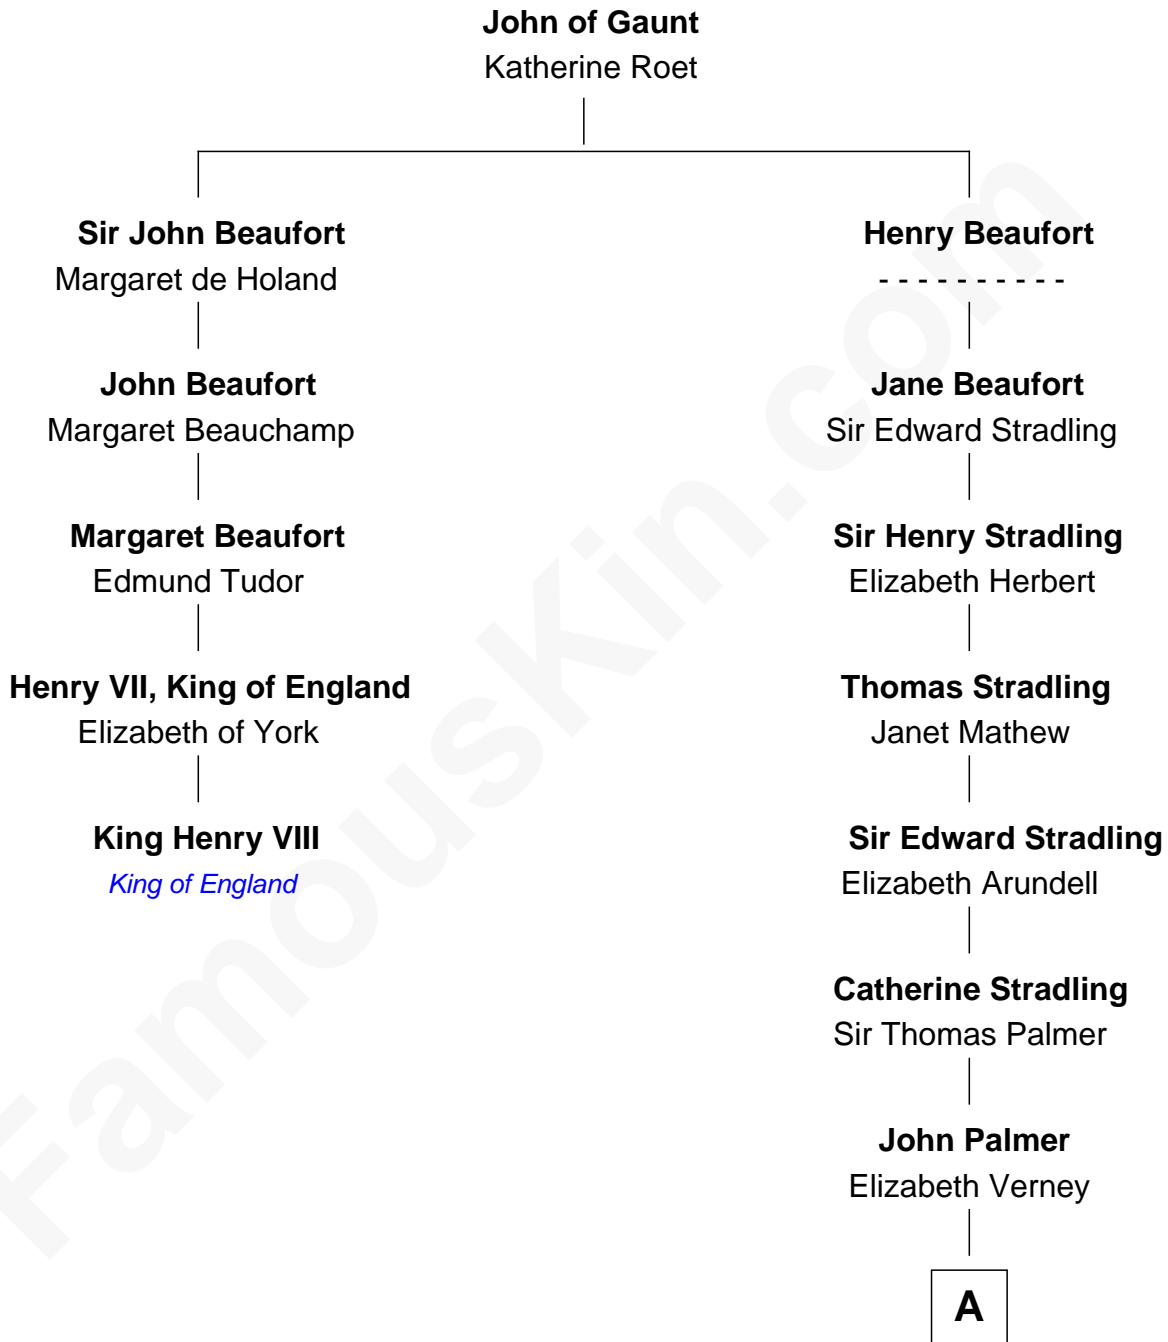

## Relationship Chart of

### King Henry VIII

*King of England*

4th cousin 14 times removed of

**Harper Lee**  
*Author of To Kill a Mockingbird*

**B**

—  
**Frances Cunningham Finch**

Amasa Coleman Lee

—  
**Harper Lee**