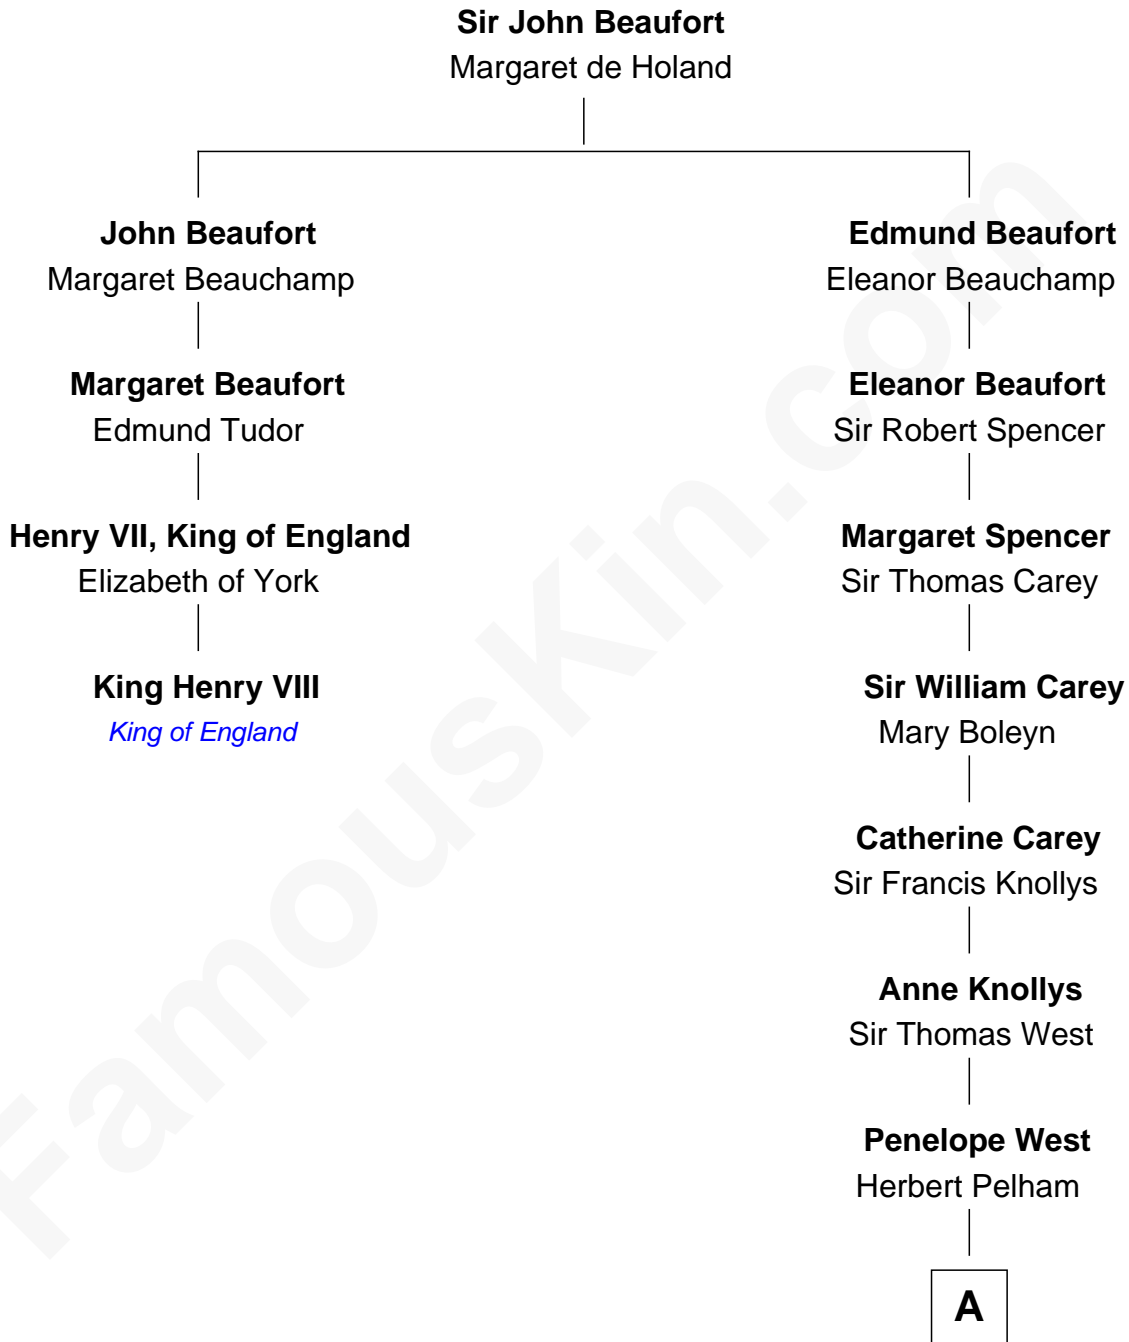

**FamousKin.com**  
**Relationship Chart of**  
**King Henry VIII**  
*King of England*

3rd cousin 16 times removed of

**John Cena**  
*Movie Actor and WWE Pro Wrestler*

**A**

**Herbert Pelham**  
Jemima Waldegrave

**Penelope Pelham**  
Gov. Josiah Winslow

**Isaac Winslow**  
Sarah Wensley

**Elizabeth Winslow**  
Benjamin Marston

**Patience Marston**  
Elkanah Watson

**Col. Marston Watson**  
Lucy Lee

**Horace Howard Watson**  
Thirza Hall Hobart

**Agnes Lee Watson**  
Charles Nichols

**Charles H. Nichols**  
Martha Emma Dix

**Charles Nichols**  
Julia Ellen Skelton

**B**

**B**

**Natalie Nichols**

Ulysses John Lupien

**Carol Frances Lupien**