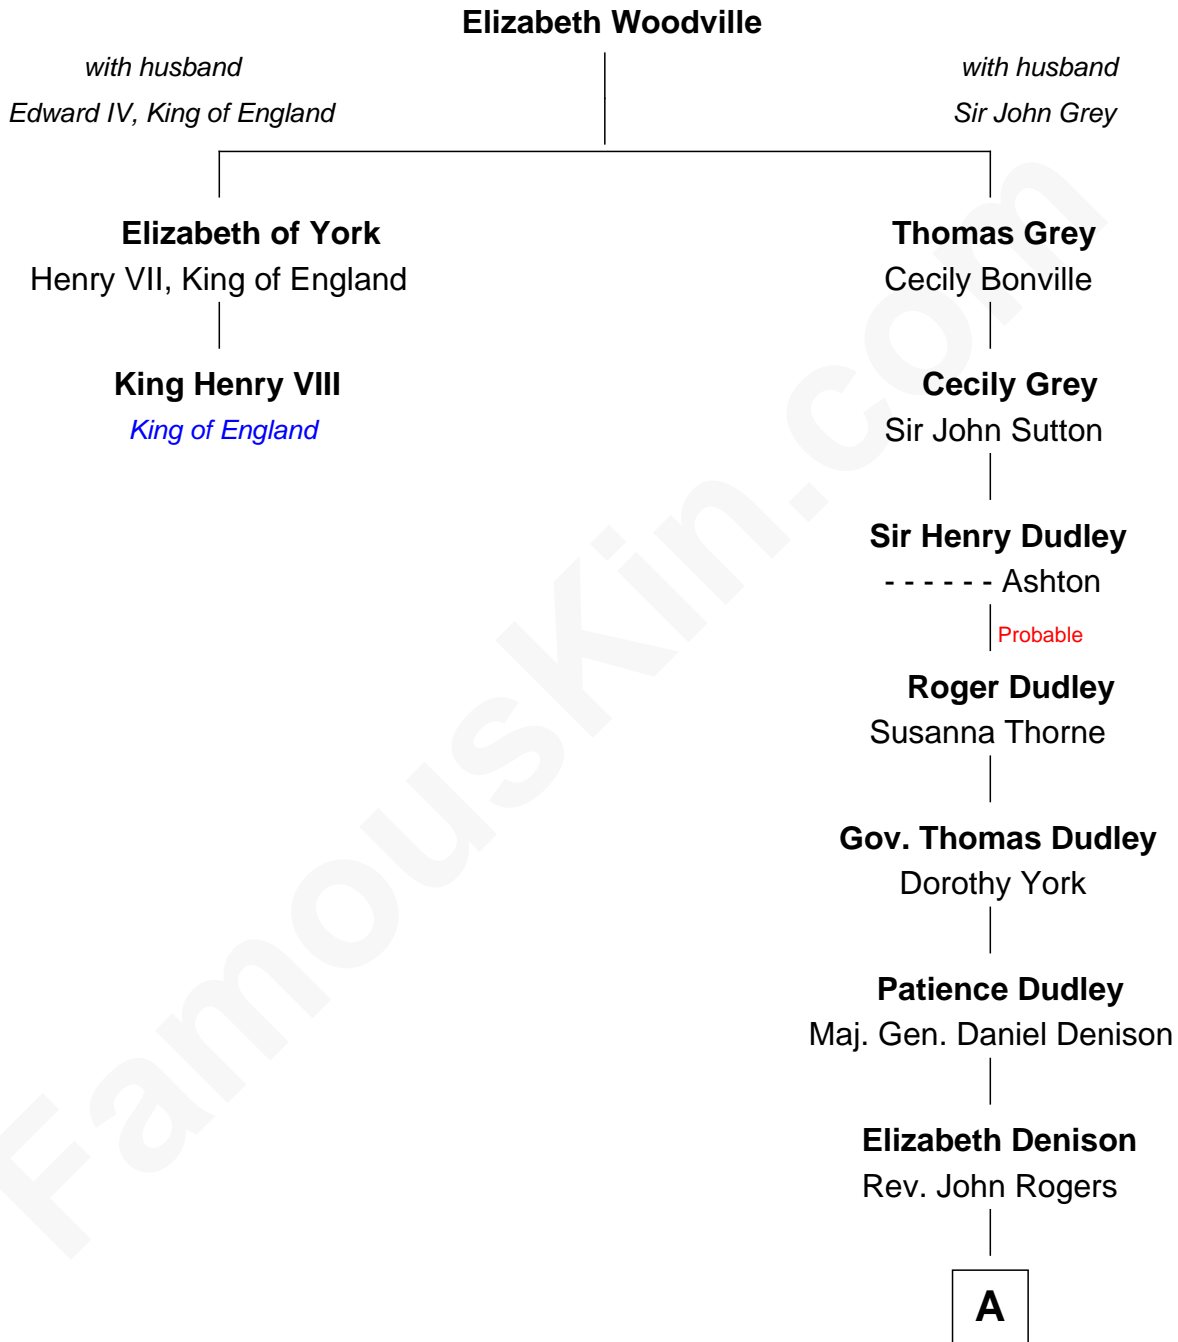

## Relationship Chart of

### King Henry VIII

*King of England*

1st cousin 16 times removed of

**John Cena**  
*Movie Actor and WWE Pro Wrestler*

**A**

**Patience Rogers**

Benjamin Marston

**Benjamin Marston**

Elizabeth Winslow

**Patience Marston**

Elkanah Watson

**Col. Marston Watson**

Lucy Lee

**Horace Howard Watson**

Thirza Hall Hobart

**Agnes Lee Watson**