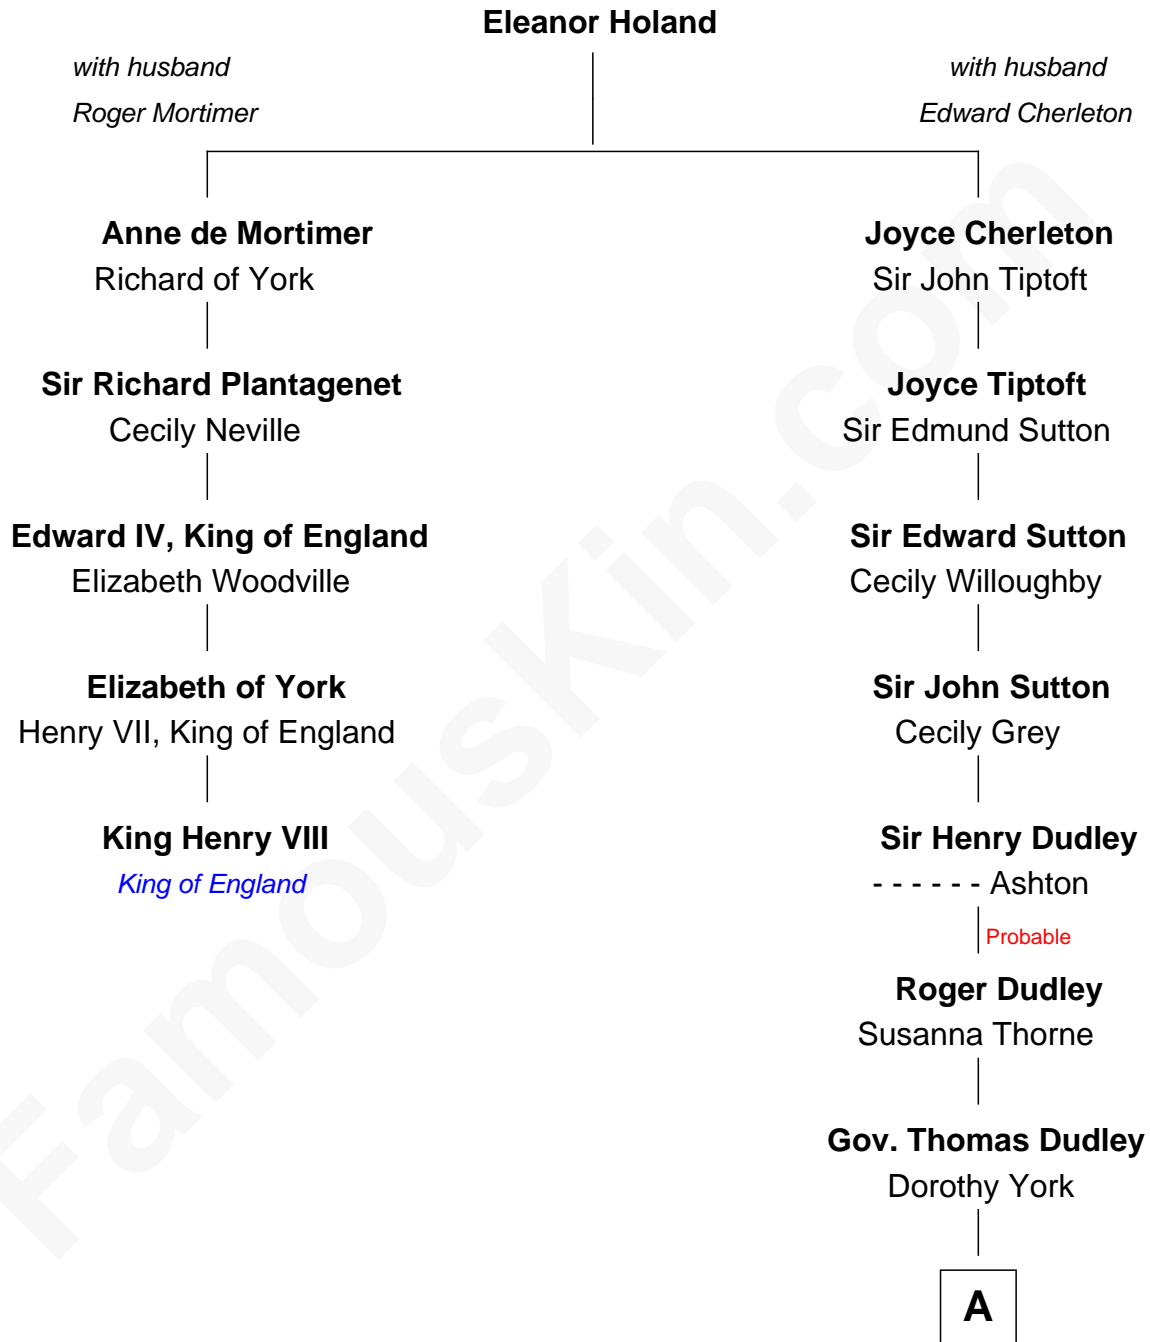

## Relationship Chart of

### King Henry VIII

*King of England*

4th cousin 13 times removed of

**J. K. Simmons**  
*TV and Movie Actor*

**A**

**Anne Dudley**

Gov. Simon Bradstreet

**John Bradstreet**