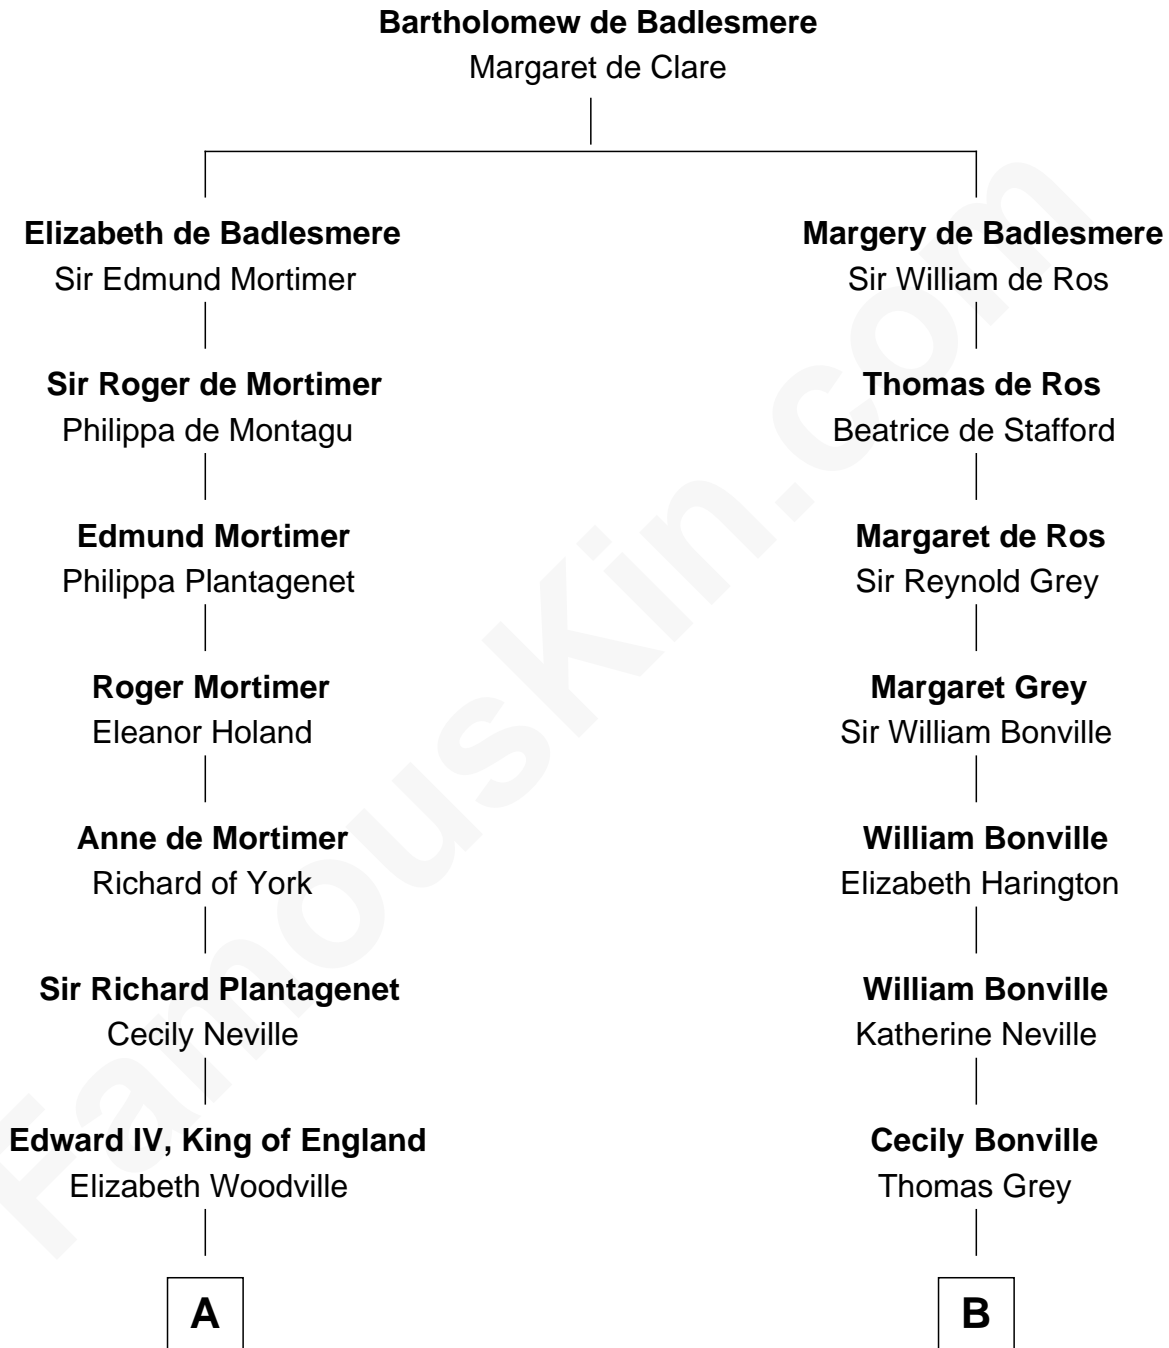

## Relationship Chart of

### King Henry VIII

*King of England*

8th cousin 13 times removed of

**J. K. Simmons**  
*TV and Movie Actor*

C

**Sedgwick Russell Hazen**

Mary Isabelle Barr

**Lewis Jacob Hazen**