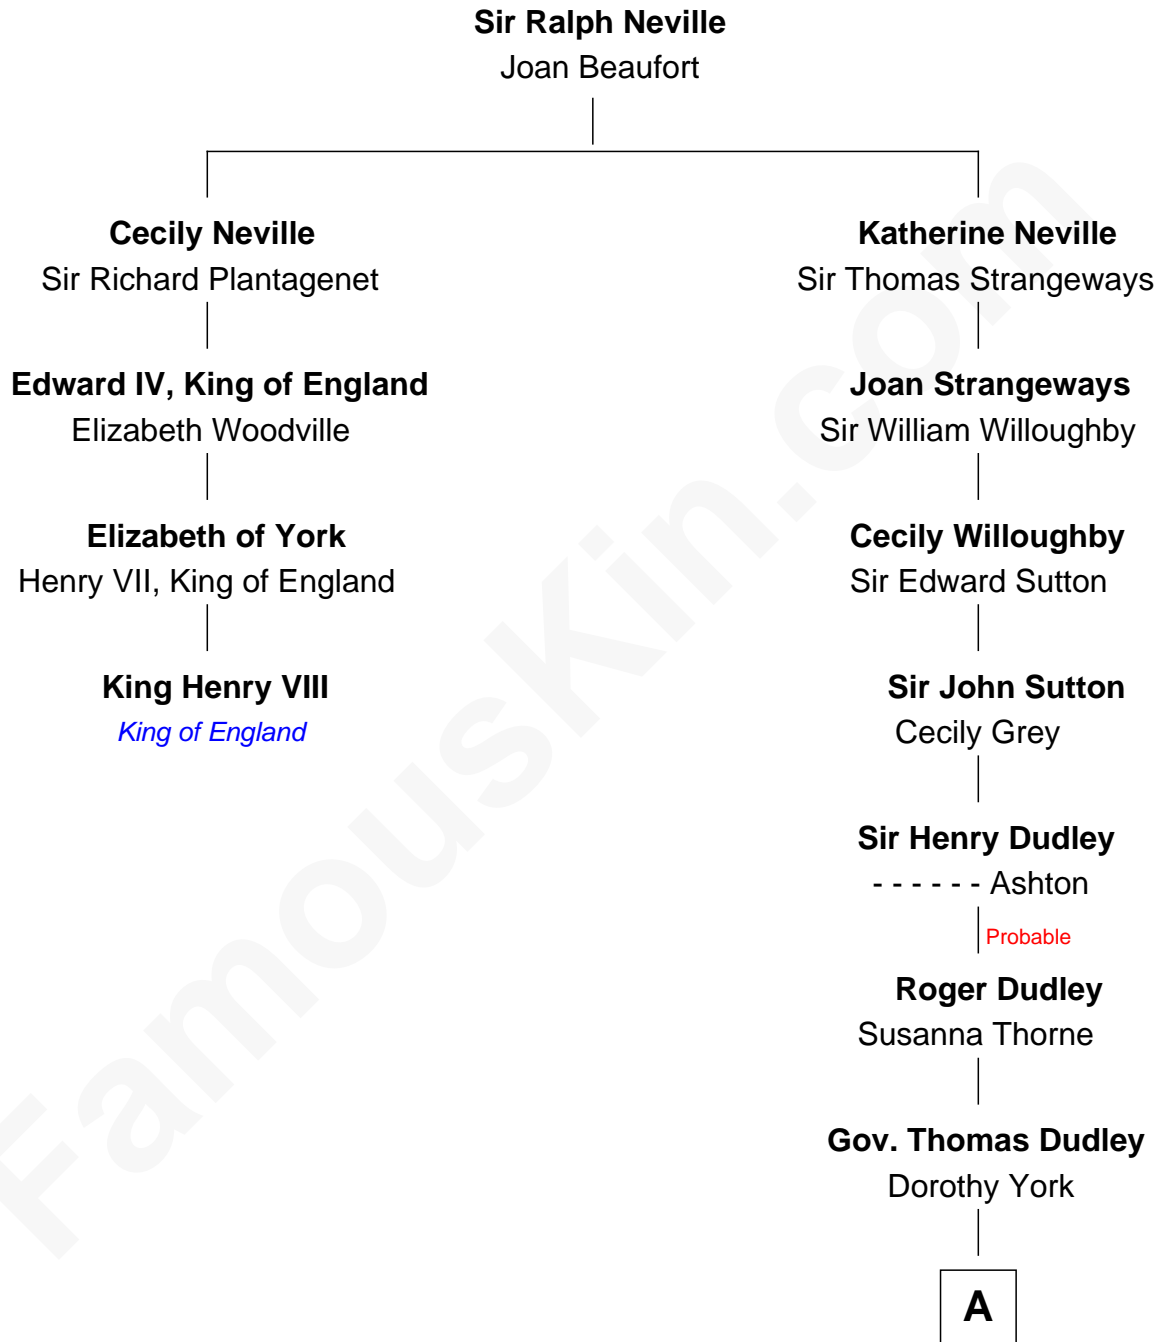

## Relationship Chart of

### King Henry VIII

*King of England*

3rd cousin 14 times removed of

**J. K. Simmons**  
*TV and Movie Actor*

**A**

**Anne Dudley**

Gov. Simon Bradstreet

**John Bradstreet**