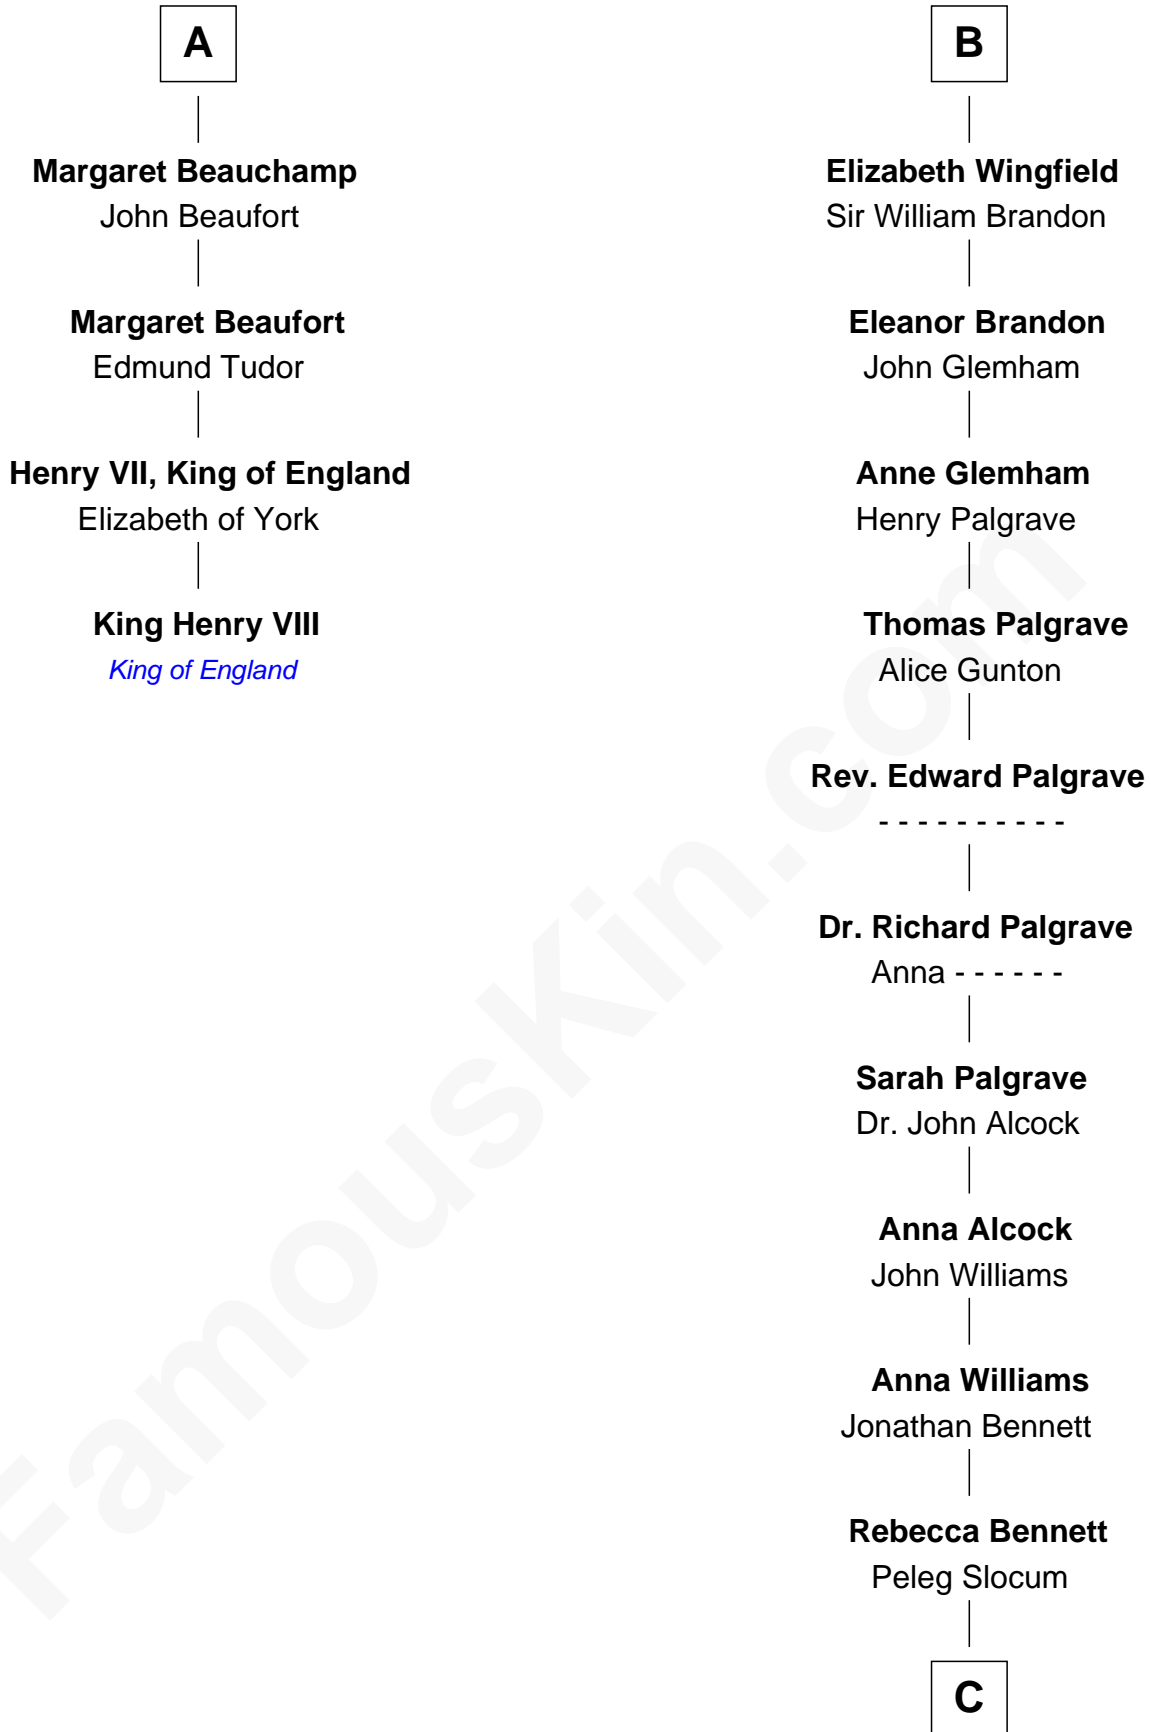

**FamousKin.com**  
**Relationship Chart of**  
**King Henry VIII**  
*King of England*

10th cousin 11 times removed of

**Henry Clay Folger**

*Founder of Folger Shakespeare Library and Chairman of Standard Oil*

**Sir Humphrey de Bohun**  
Maud of Eu

**C**

**Peleg Slocum**  
Elizabeth Brown

**Rebecca Slocum**  
George Folger

**Samuel Brown Folger**  
Nancy F. Hiller

**Henry Clay Folger**  
Eliza Jane Clark

**Henry Clay Folger**  
*Chairman of Standard Oil*