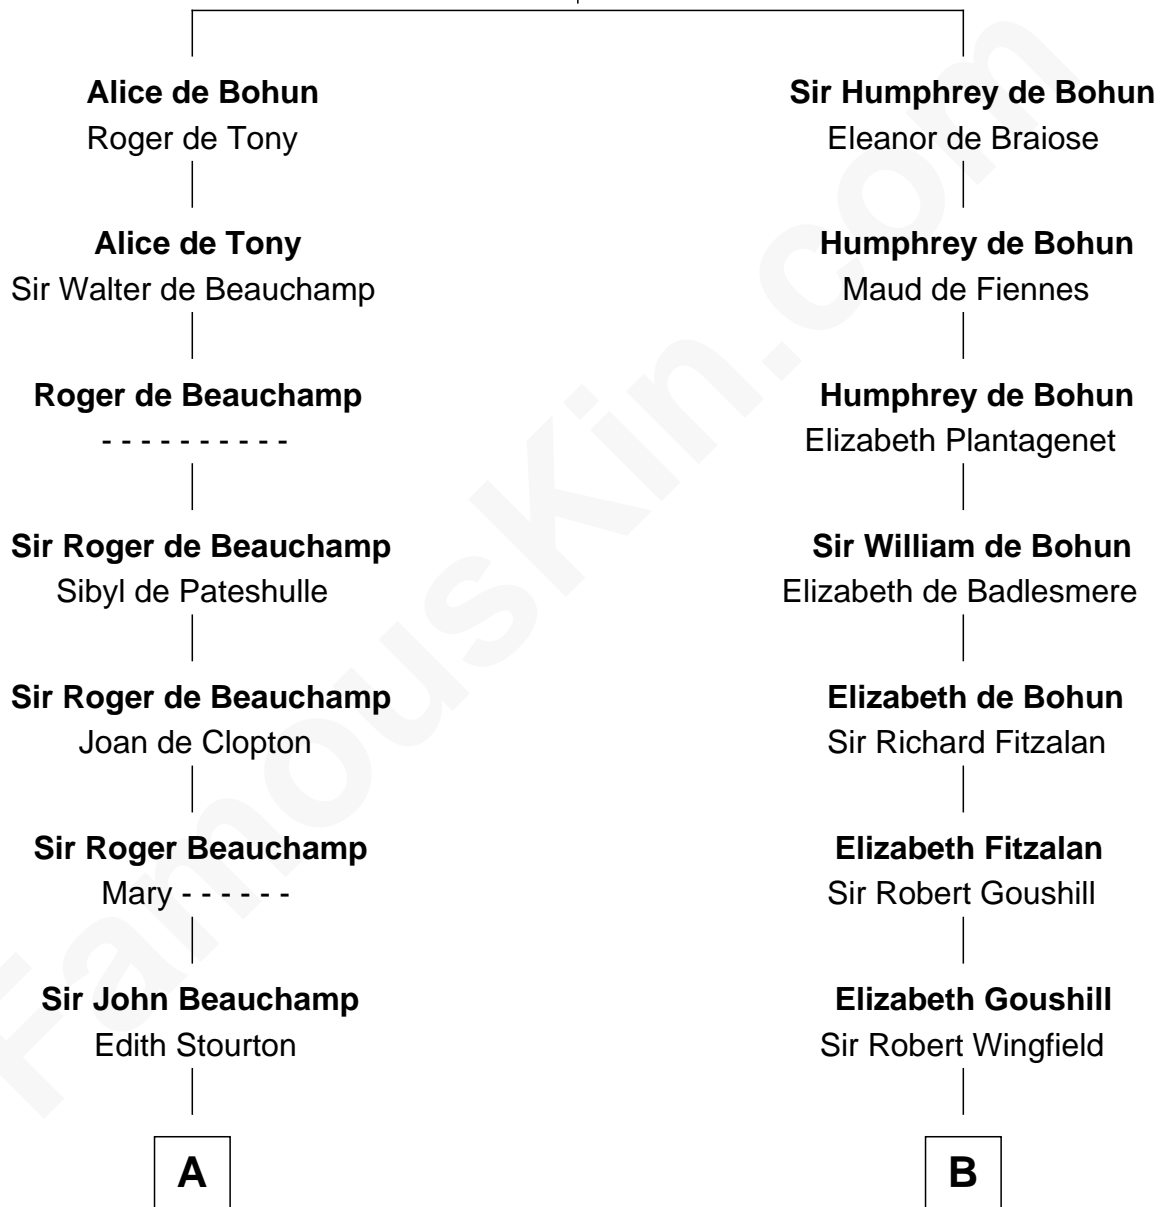

**FamousKin.com**  
**Relationship Chart of**  
**King Henry VIII**  
*King of England*

10th cousin 11 times removed of

**Henry Clay Folger**

*Founder of Folger Shakespeare Library and Chairman of Standard Oil*

**Sir Humphrey de Bohun**  
Maud of Eu

**C**

**Peleg Slocum**  
Elizabeth Brown

**Rebecca Slocum**  
George Folger

**Samuel Brown Folger**  
Nancy F. Hiller

**Henry Clay Folger**  
Eliza Jane Clark

**Henry Clay Folger**  
*Chairman of Standard Oil*