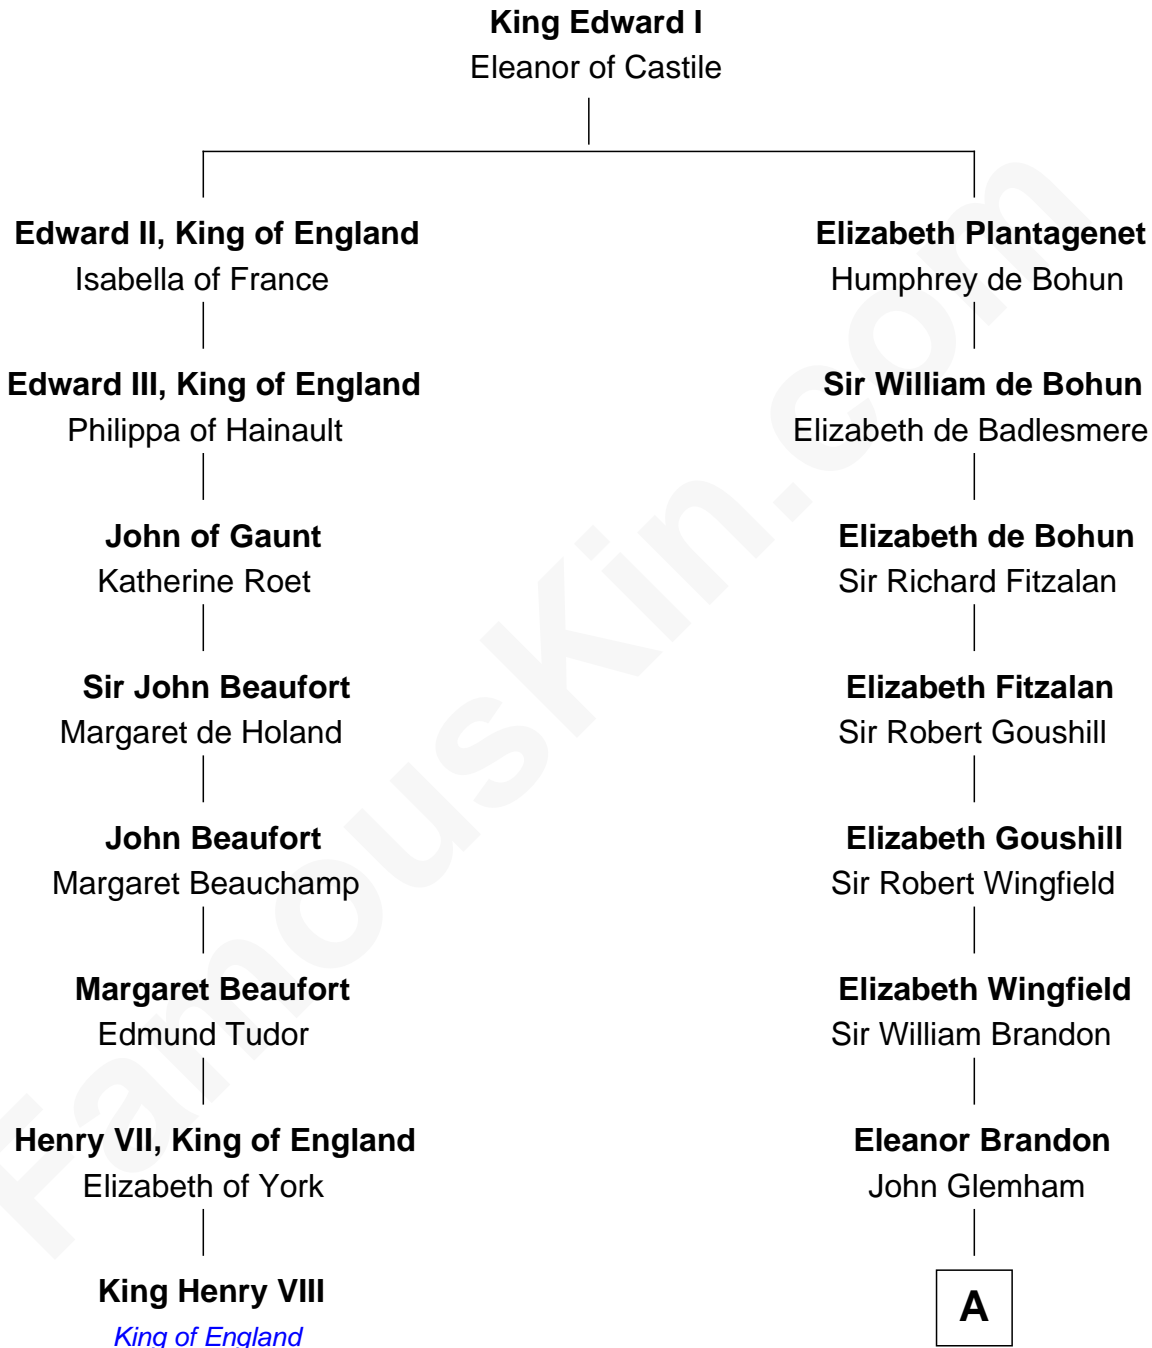

FamousKin.com
Relationship Chart of
King Henry VIII
King of England

7th cousin 12 times removed of

Henry Clay Folger

Founder of Folger Shakespeare Library and Chairman of Standard Oil

A

Anne Glemham

Henry Palgrave