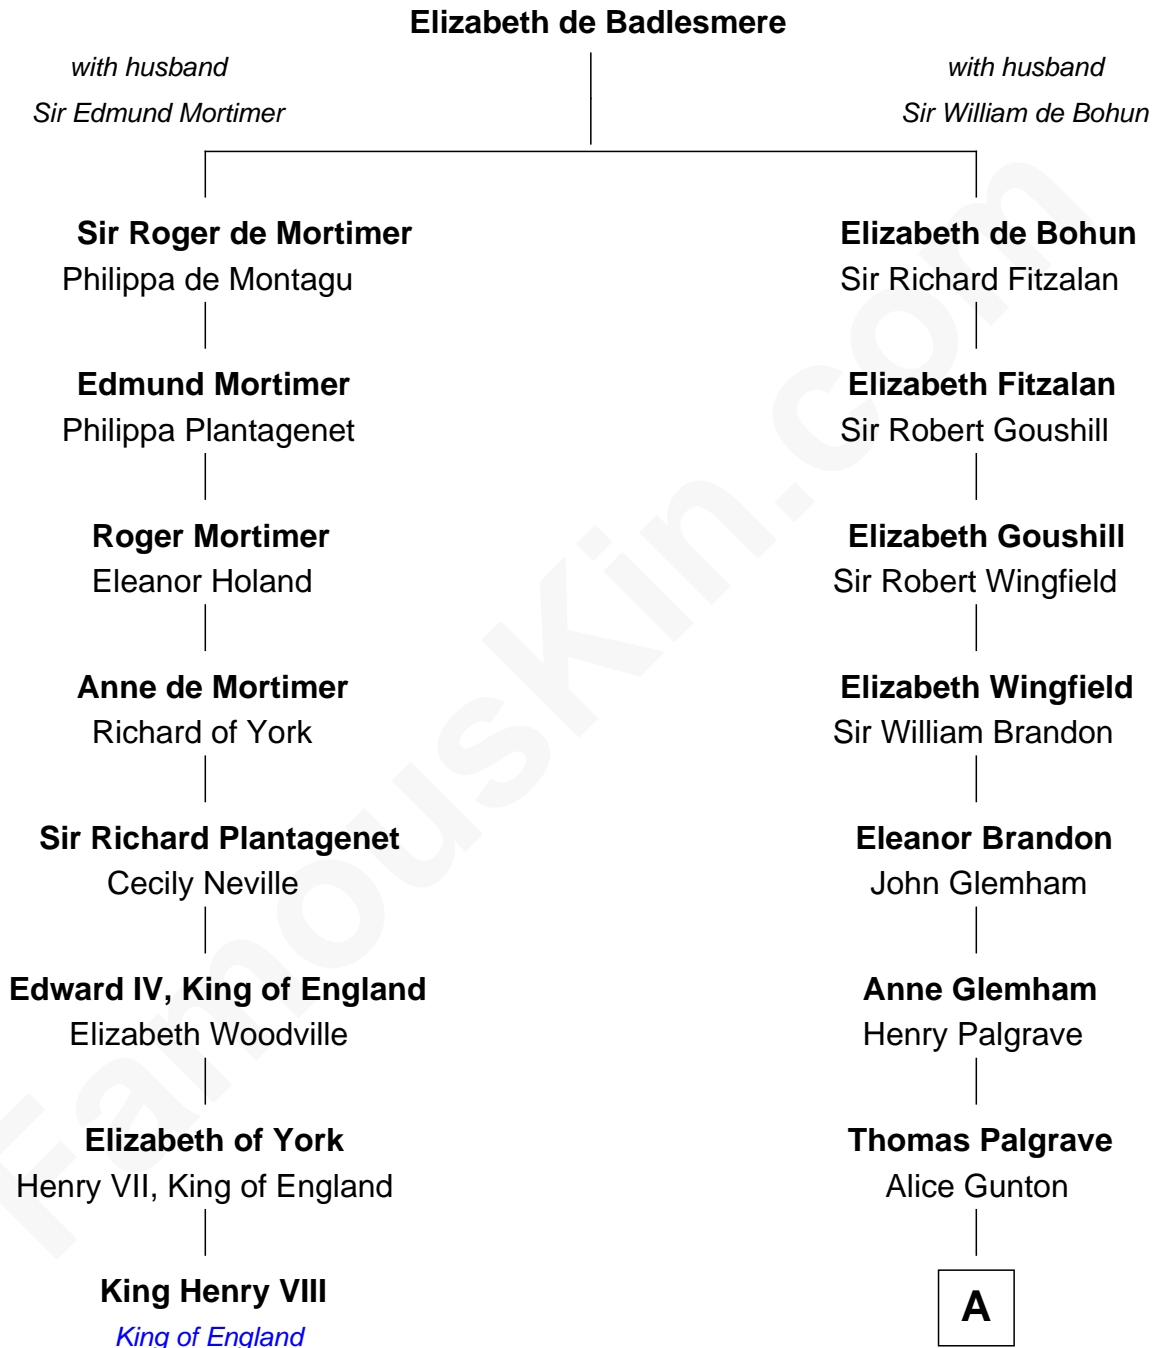

FamousKin.com
Relationship Chart of
King Henry VIII
King of England

7th cousin 10 times removed of

Henry Clay Folger

Founder of Folger Shakespeare Library and Chairman of Standard Oil

A

Rev. Edward Palgrave