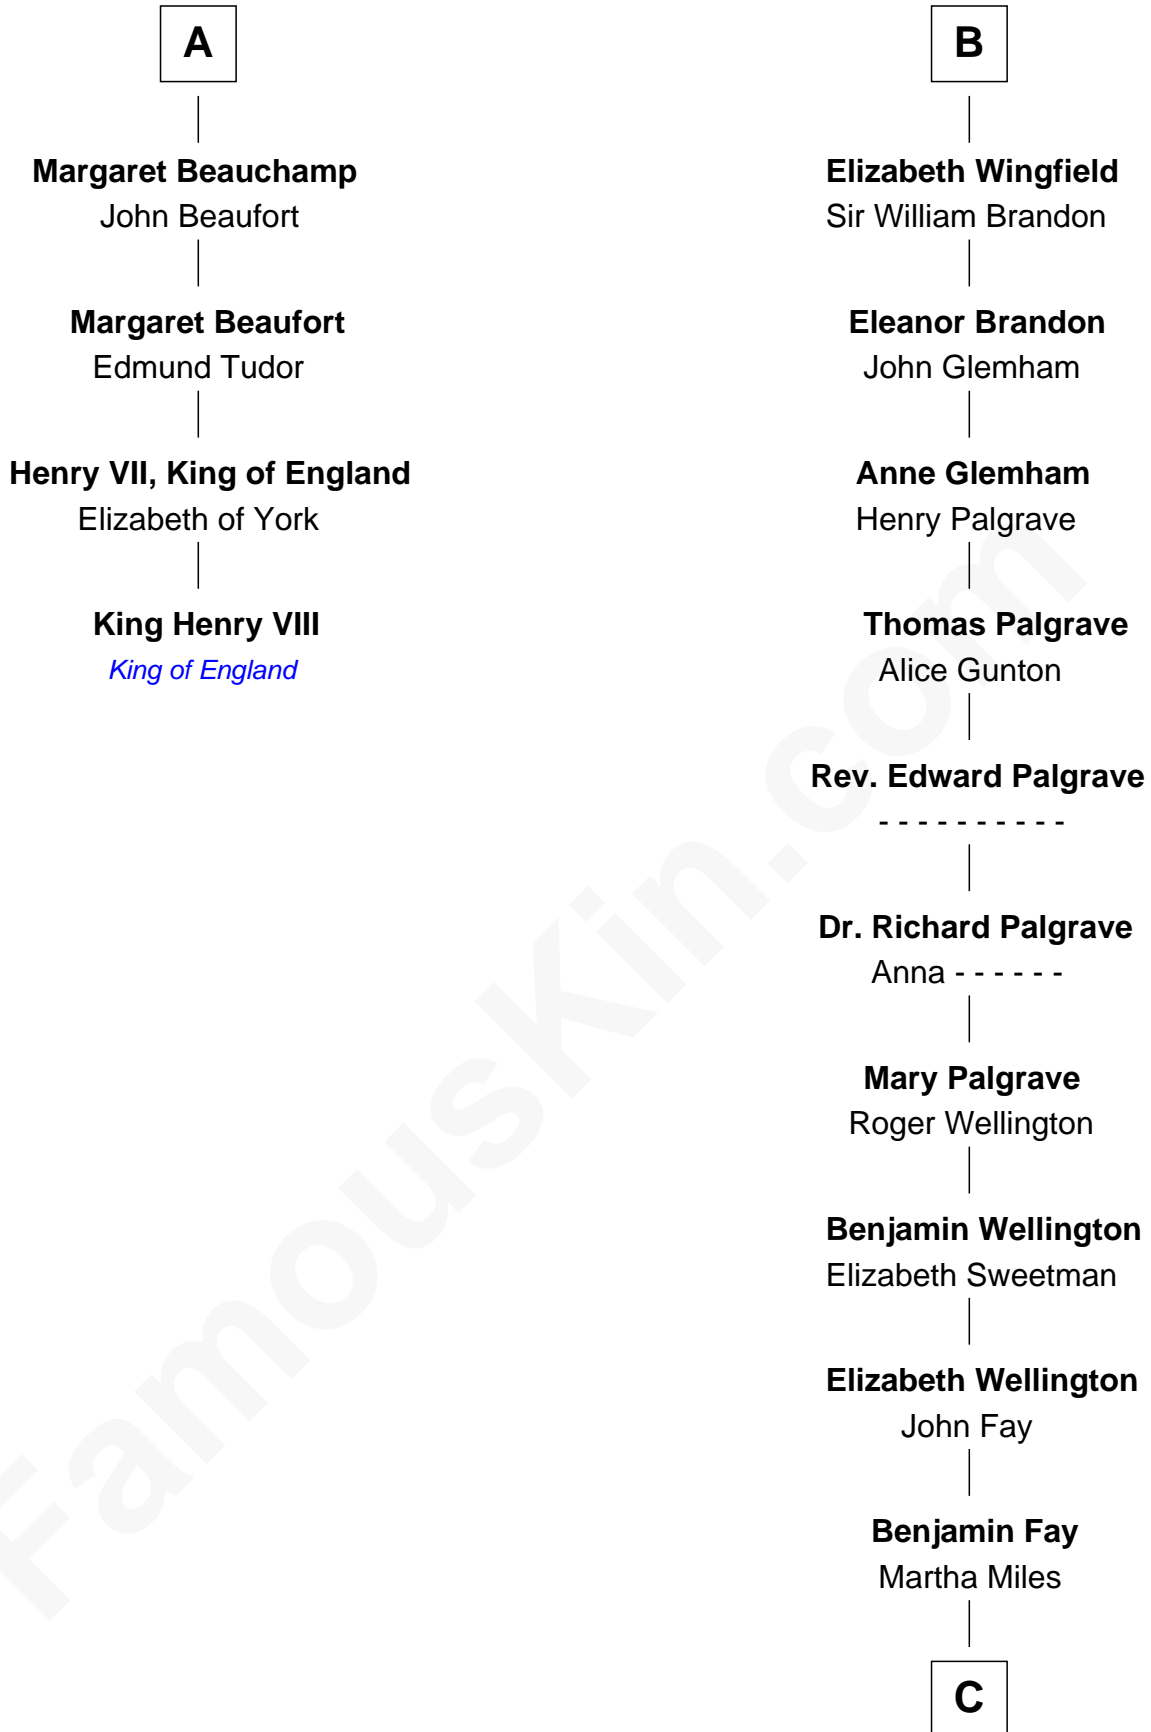

**FamousKin.com**  
**Relationship Chart of**  
**King Henry VIII**  
*King of England*

10th cousin 8 times removed of  
**Eli Whitney**  
*Inventor of the Cotton Gin*

**Sir Humphrey de Bohun**  
Maud of Eu

**C**

—  
**Elizabeth Fay**

Eli Whitney

—  
**Eli Whitney**

*Inventor of the Cotton Gin*

FamousKin.com