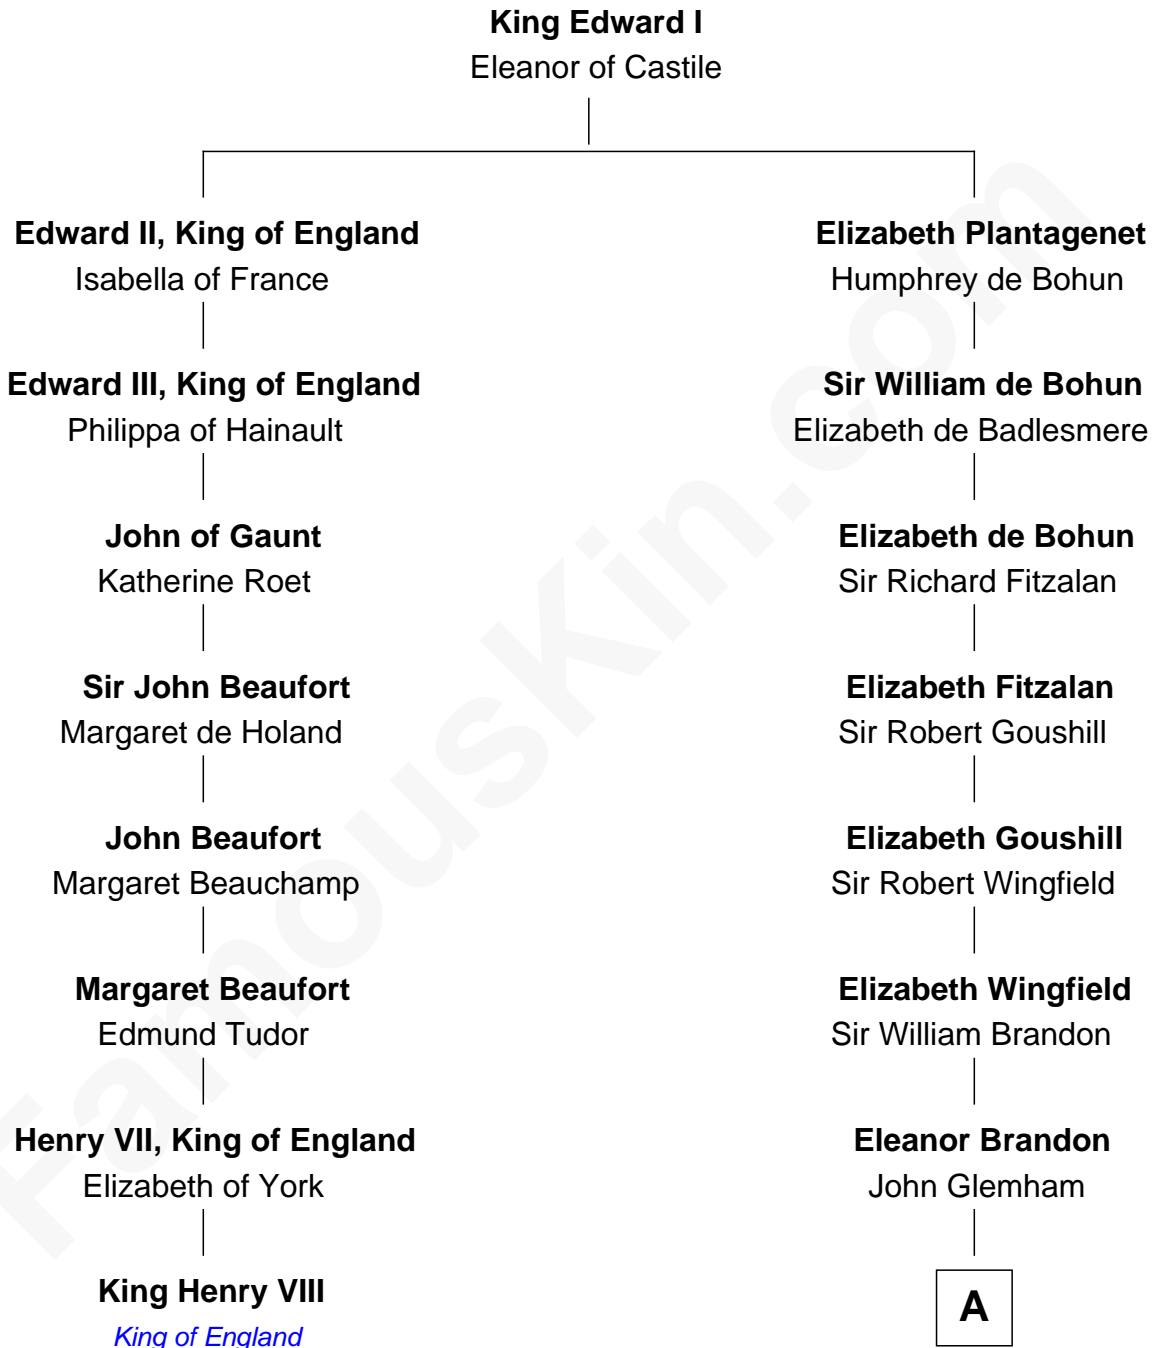

FamousKin.com Relationship Chart of

King Henry VIII

King of England

7th cousin 9 times removed of

Eli Whitney

Inventor of the Cotton Gin

A

Anne Glemham