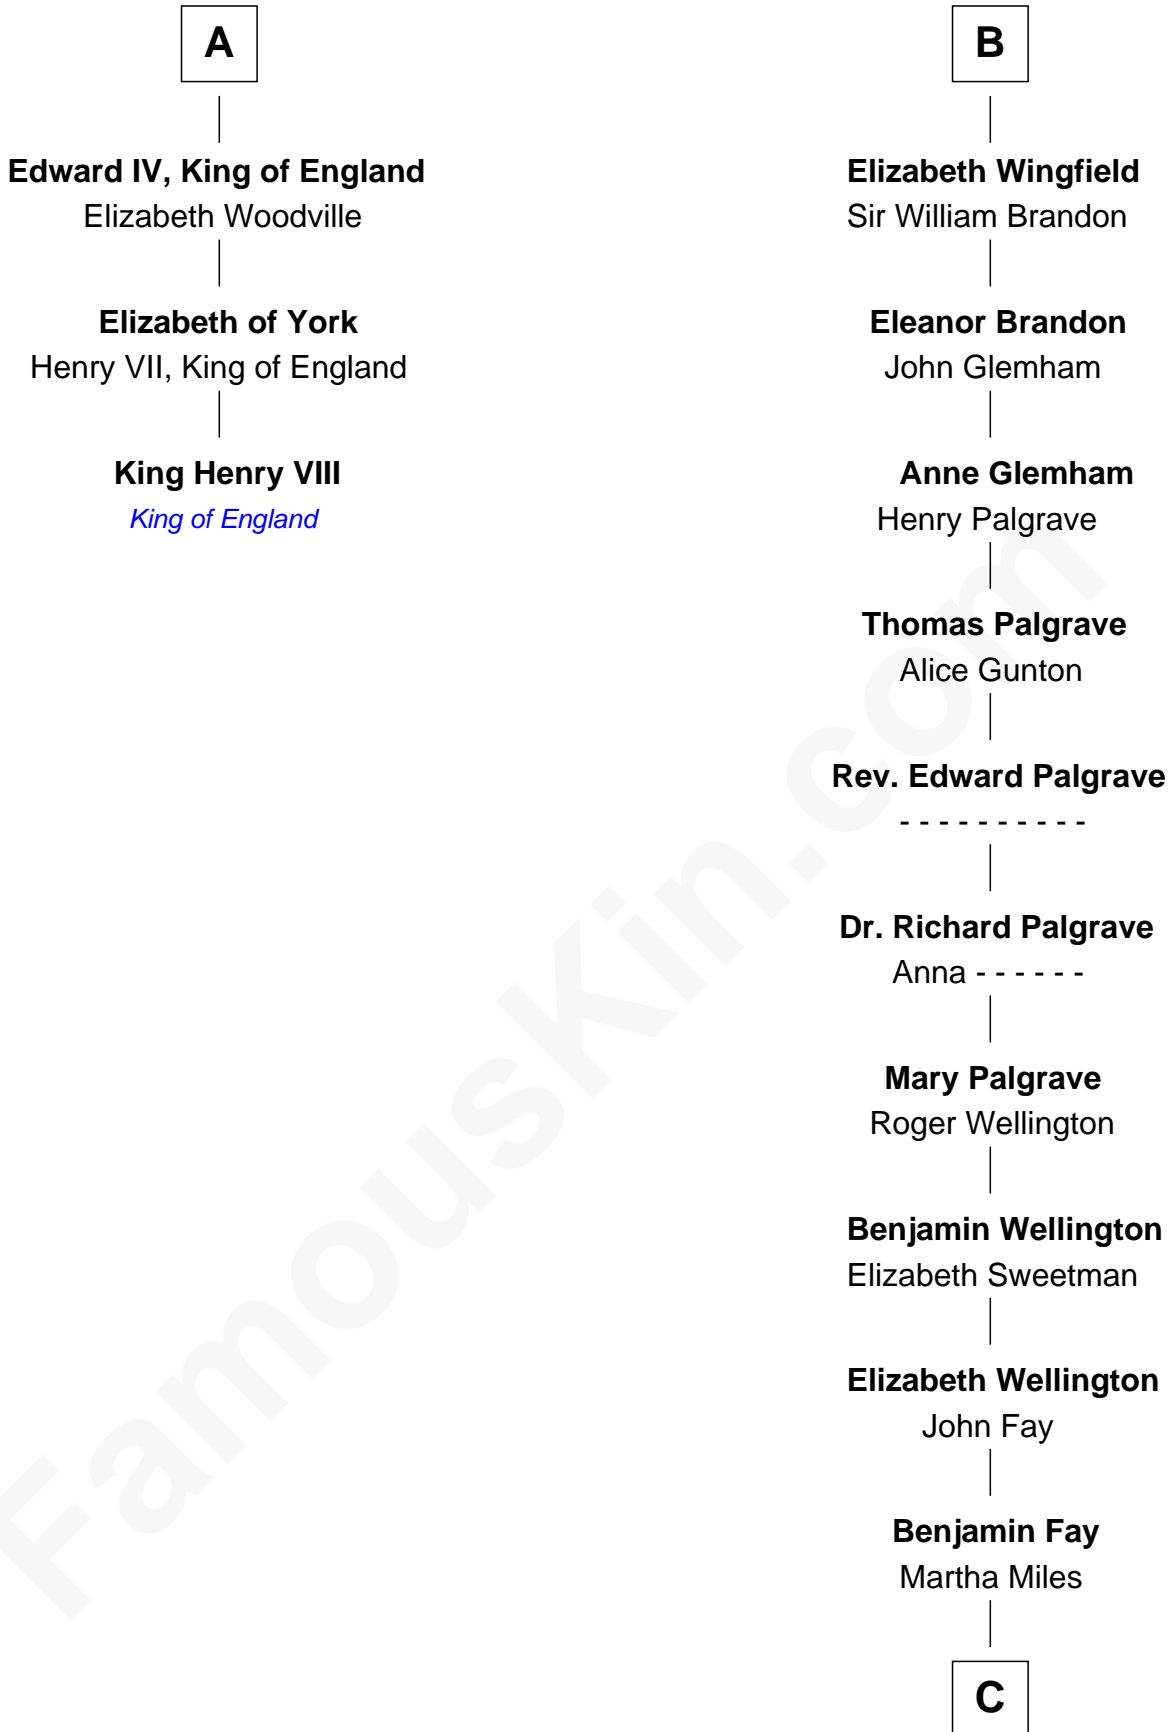

FamousKin.com

Relationship Chart of

King Henry VIII

King of England

9th cousin 9 times removed of

Eli Whitney

Inventor of the Cotton Gin

C

—
Elizabeth Fay

Eli Whitney

—
Eli Whitney

Inventor of the Cotton Gin

FamousKin.com