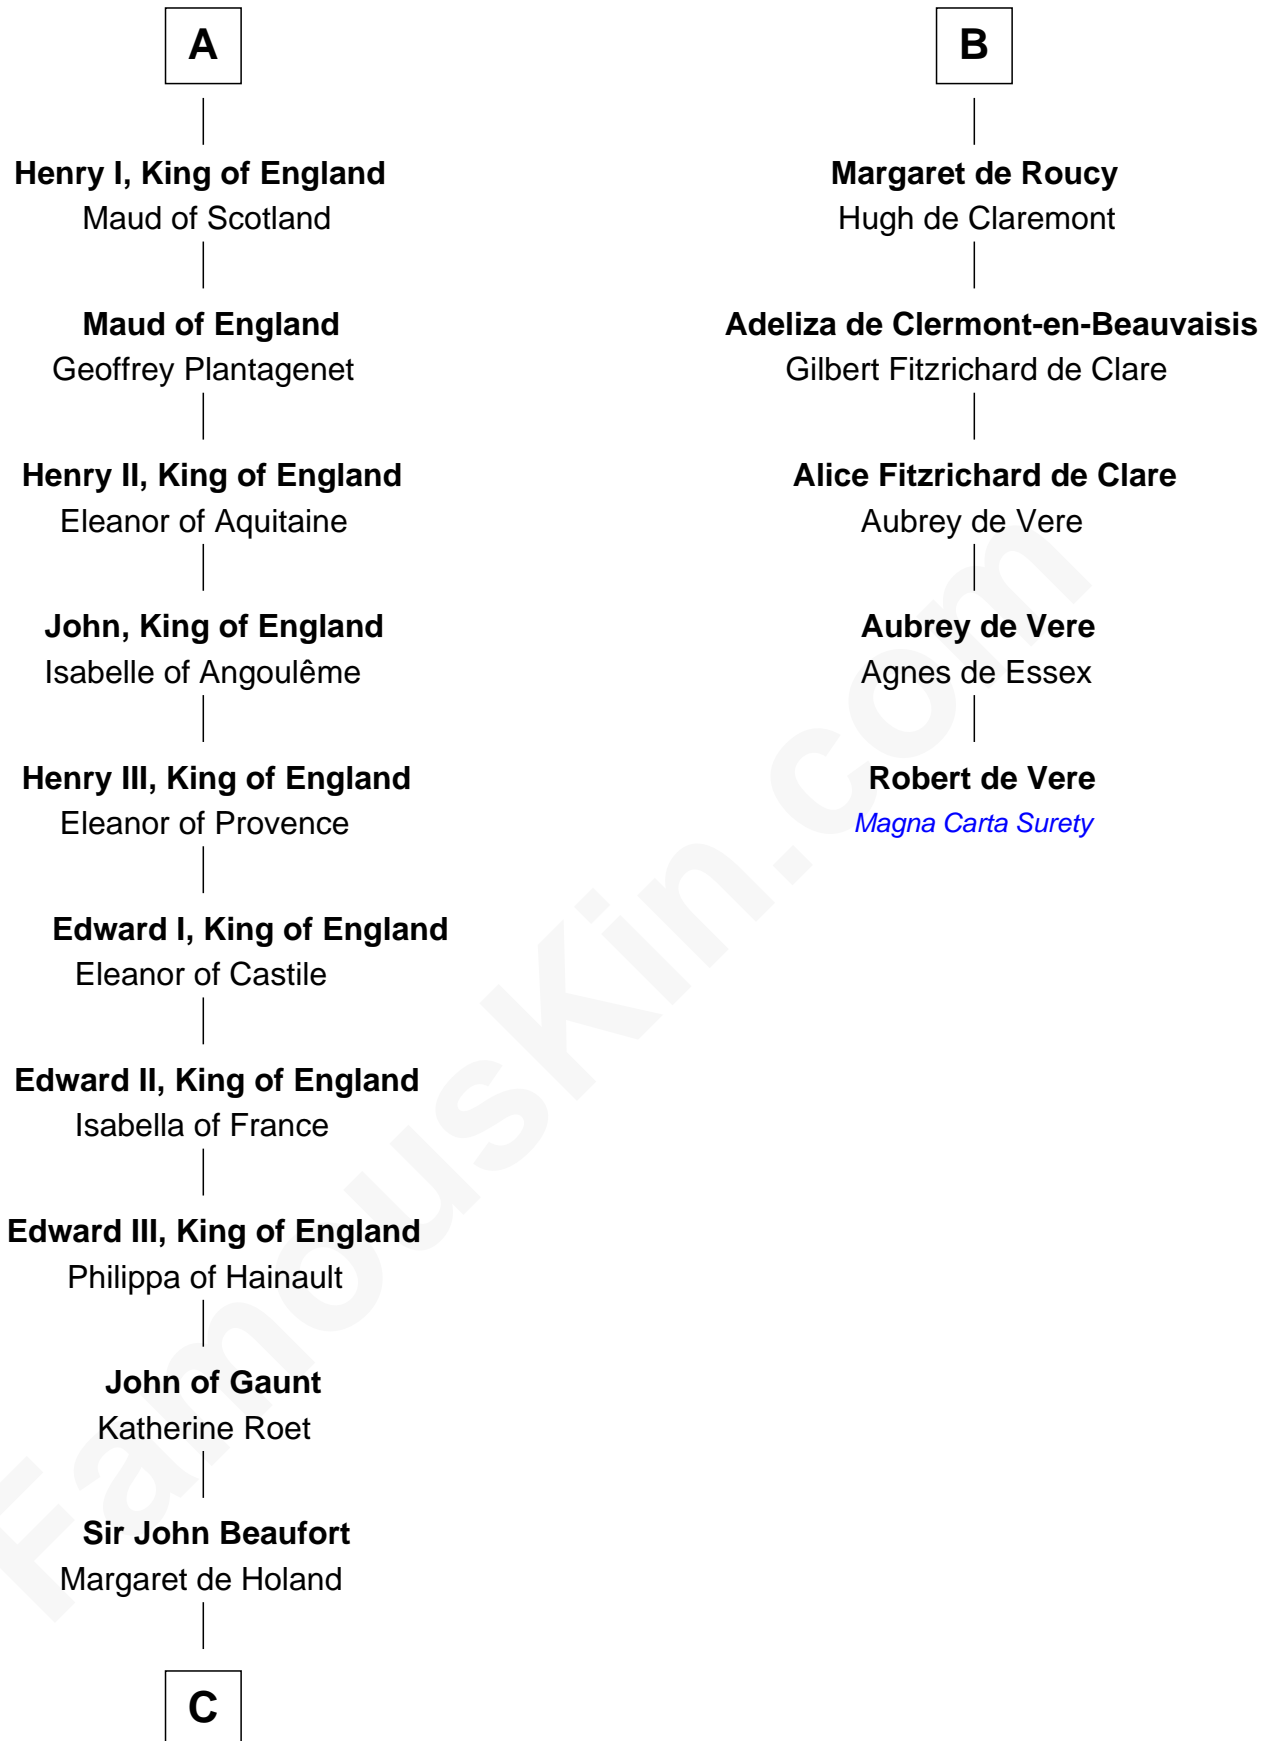

FamousKin.com

Relationship Chart of

King Henry VIII

King of England

11th cousin 9 times removed of

Robert de Vere
Magna Carta Surety

C

—
John Beaufort
Margaret Beauchamp

—
Margaret Beaufort
Edmund Tudor

—
Henry VII, King of England
Elizabeth of York

—
King Henry VIII
King of England

FamousKin.com