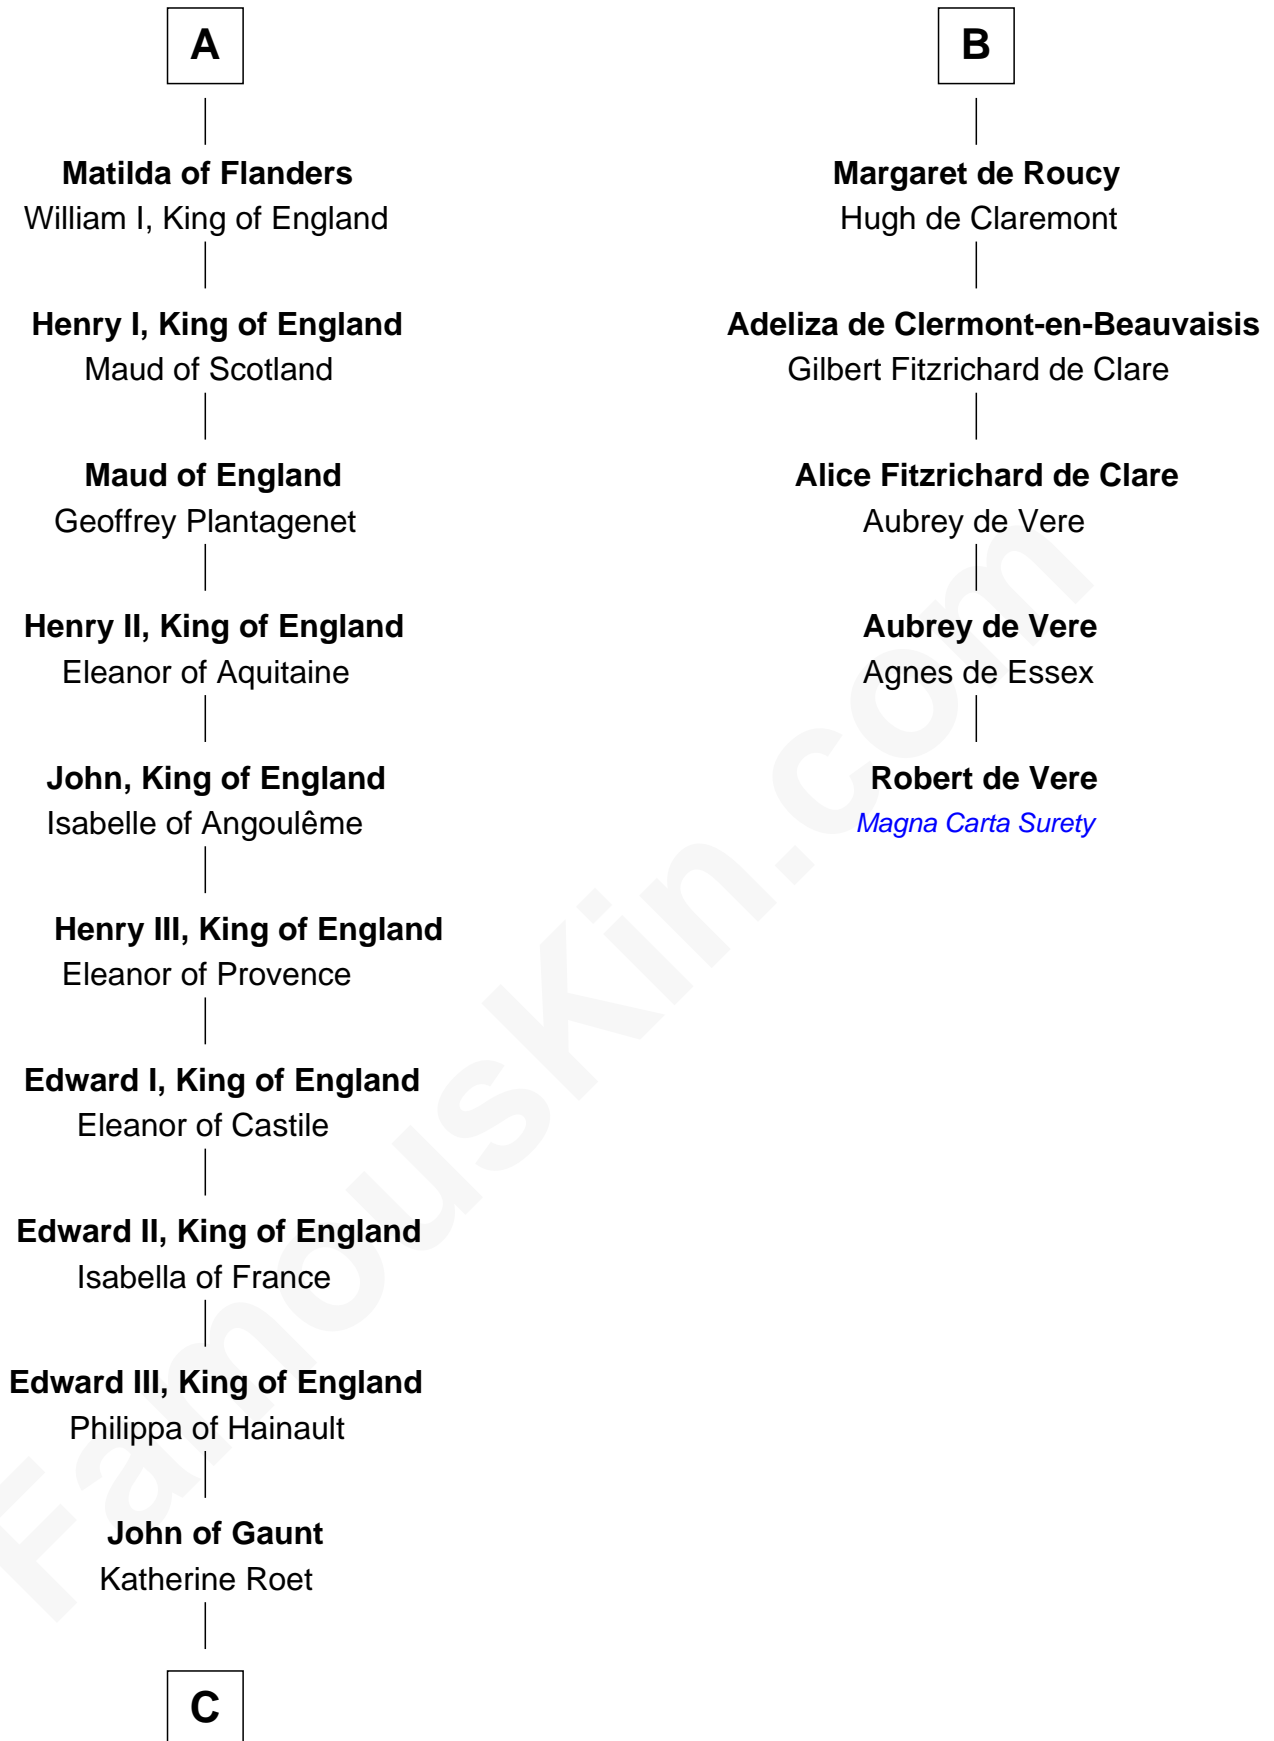

## Relationship Chart of

### King Henry VIII

King of England

11th cousin 10 times removed of

**Robert de Vere**  
Magna Carta Surety

FamousKin.com