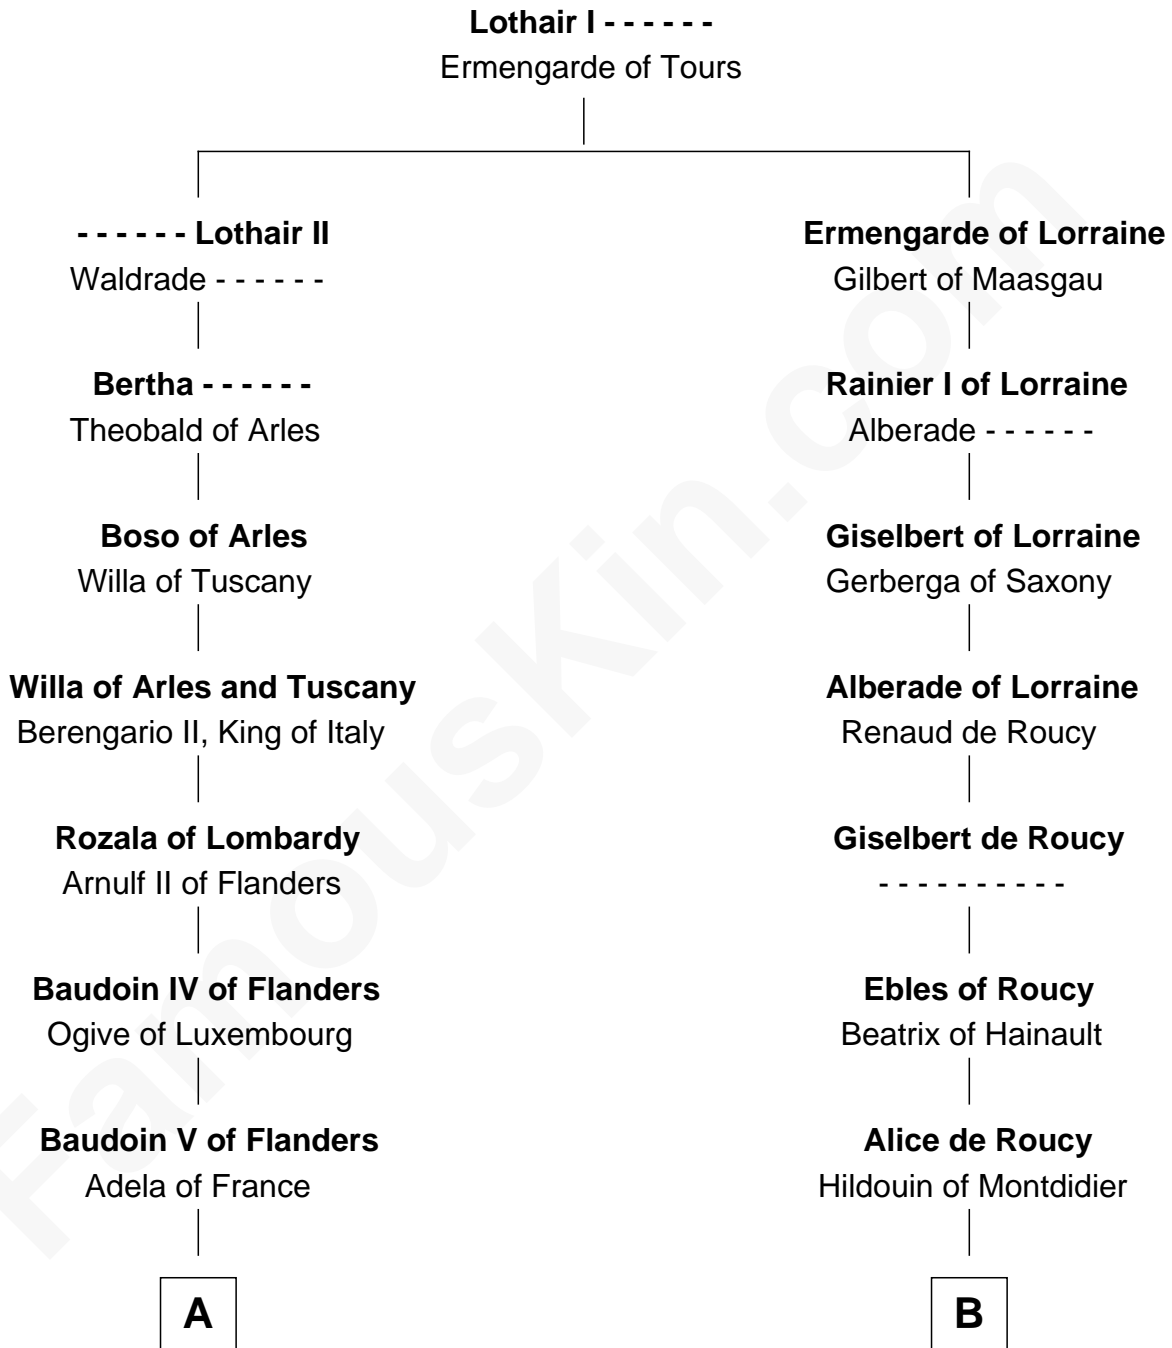

# FamousKin.com

## Relationship Chart of

### King Henry VIII

King of England

11th cousin 10 times removed of

**Robert de Vere**  
Magna Carta Surety

FamousKin.com