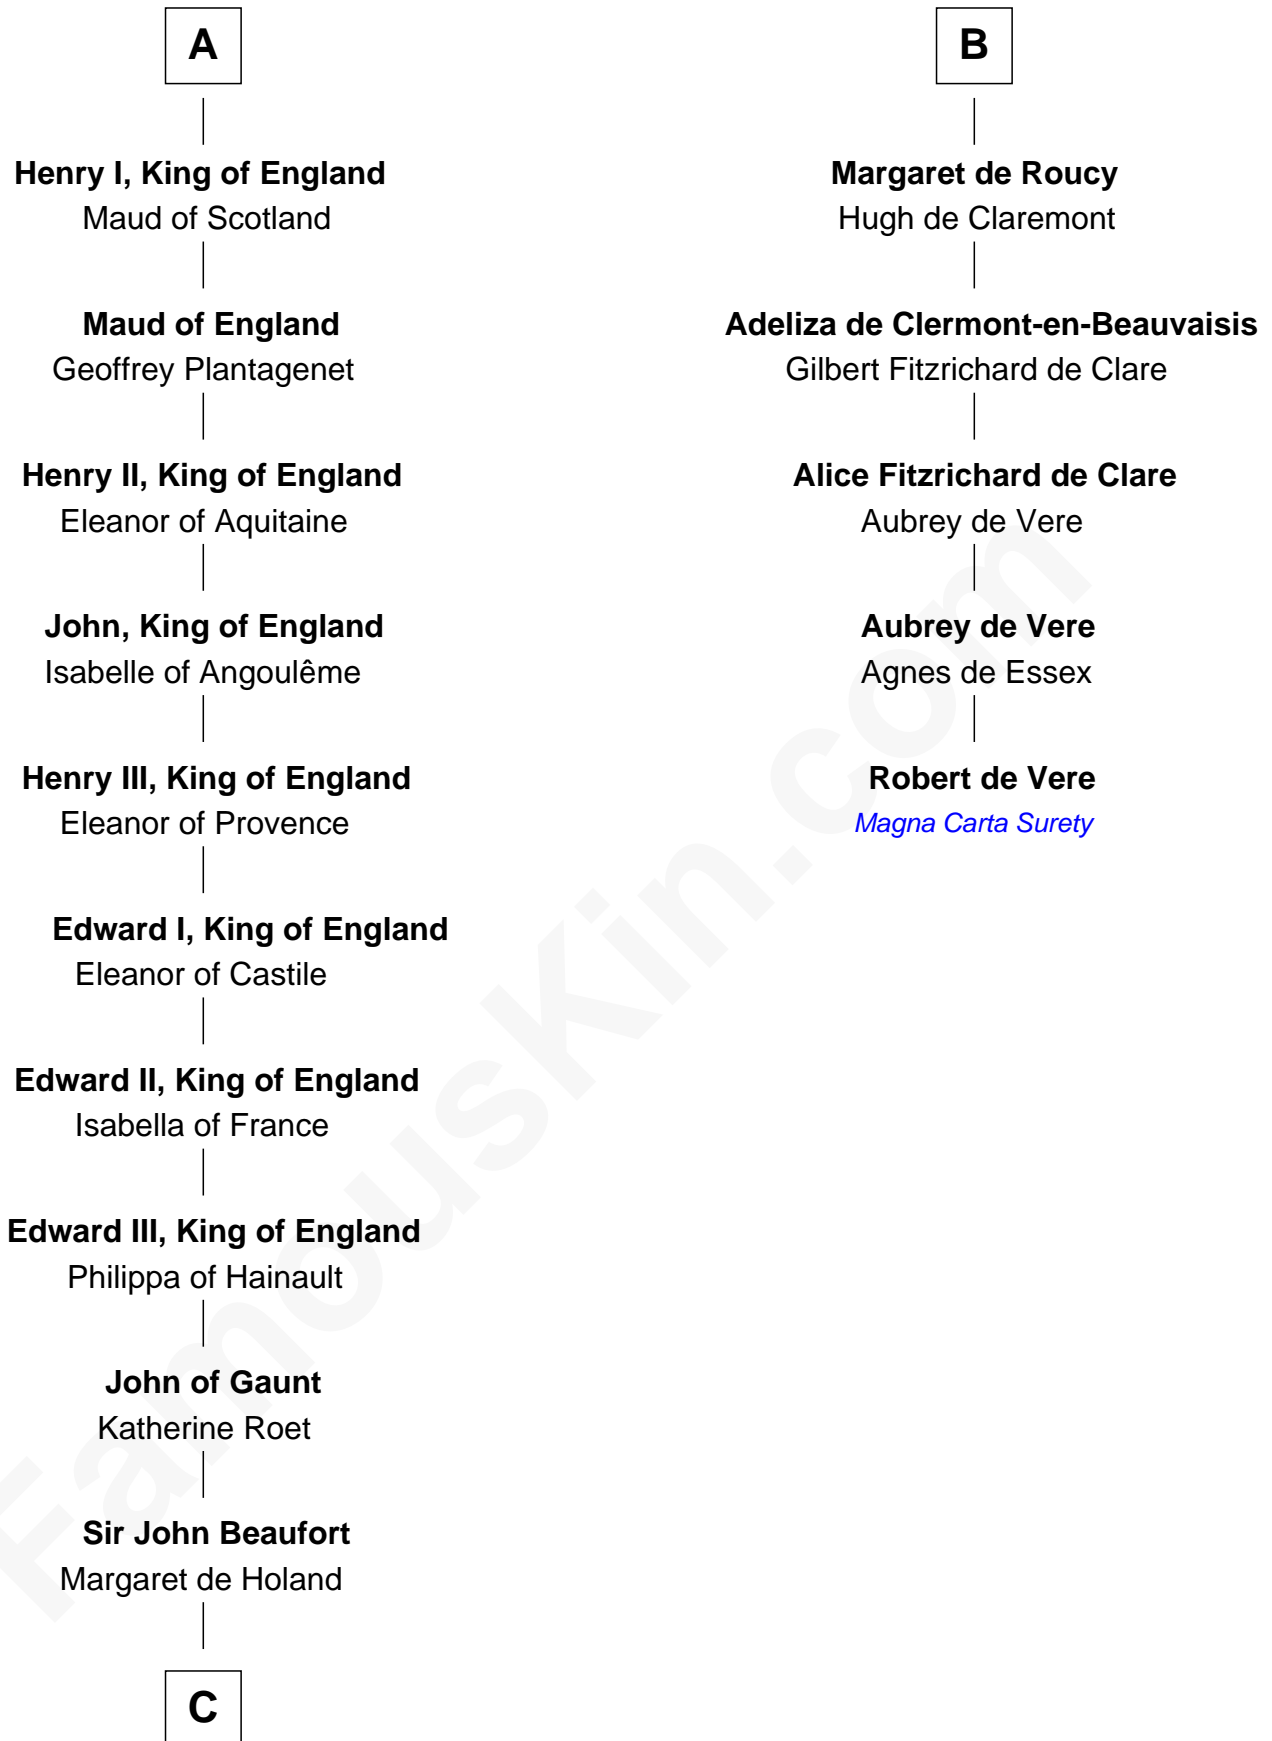

FamousKin.com

Relationship Chart of

King Henry VIII

King of England

11th cousin 9 times removed of

Robert de Vere
Magna Carta Surety

Robert III of Worms
Waldrada of Worms

C

—
John Beaufort
Margaret Beauchamp

—
Margaret Beaufort
Edmund Tudor

—
Henry VII, King of England
Elizabeth of York

—
King Henry VIII
King of England

FamousKin.com