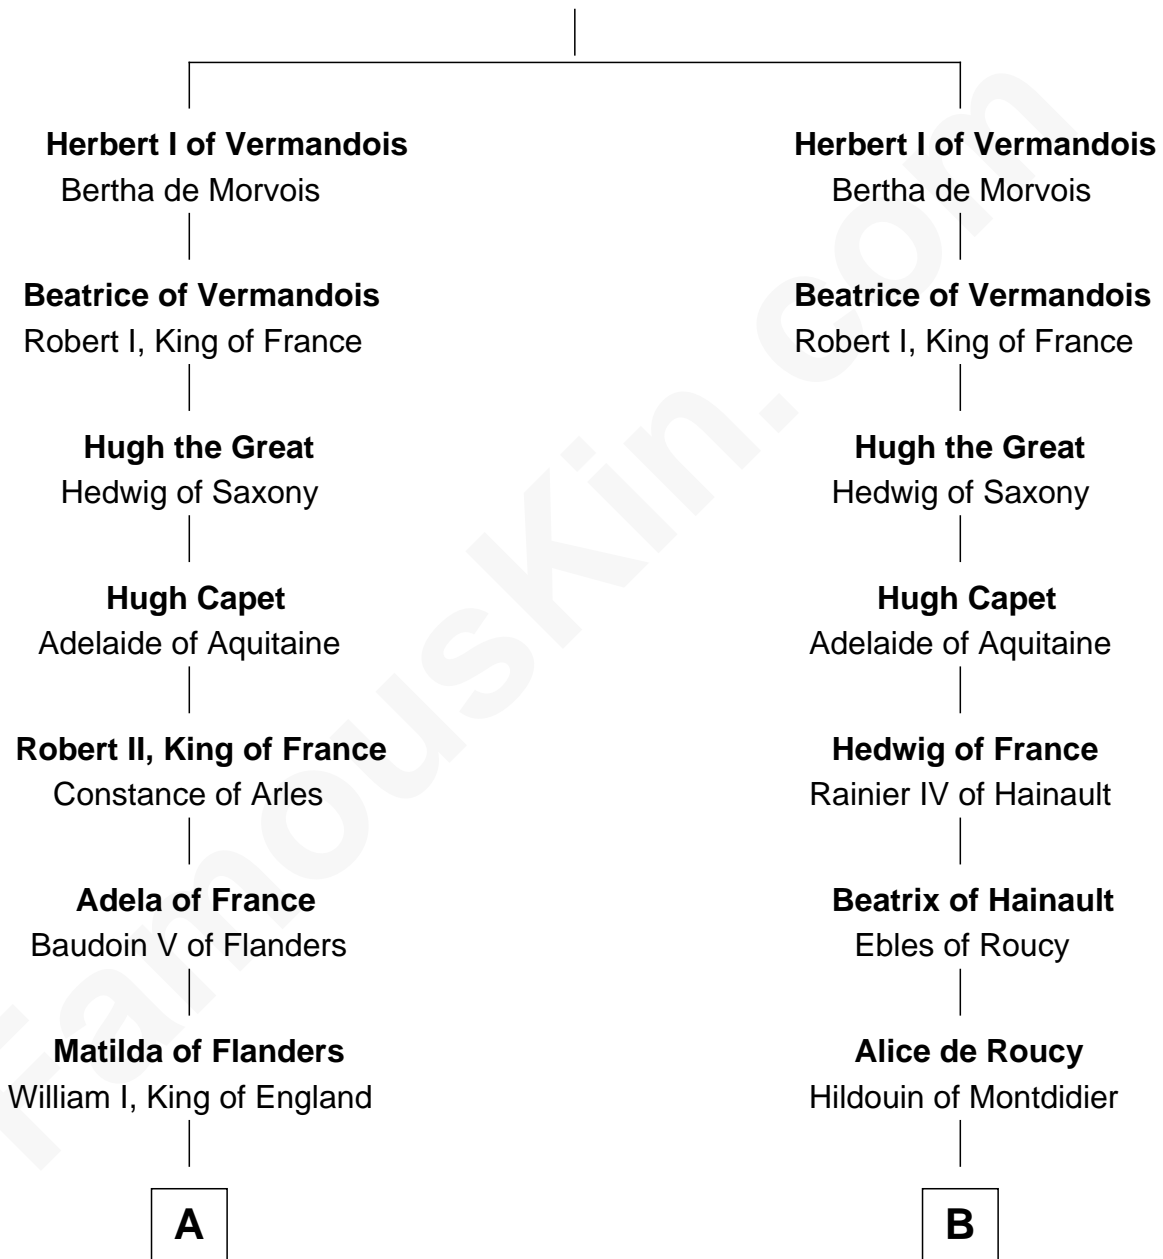

FamousKin.com

Relationship Chart of

King Henry VIII

King of England

11th cousin 9 times removed of

Robert de Vere
Magna Carta Surety

Pepin of Vermandois

C

—
John Beaufort
Margaret Beauchamp

—
Margaret Beaufort
Edmund Tudor

—
Henry VII, King of England
Elizabeth of York

—
King Henry VIII
King of England

FamousKin.com