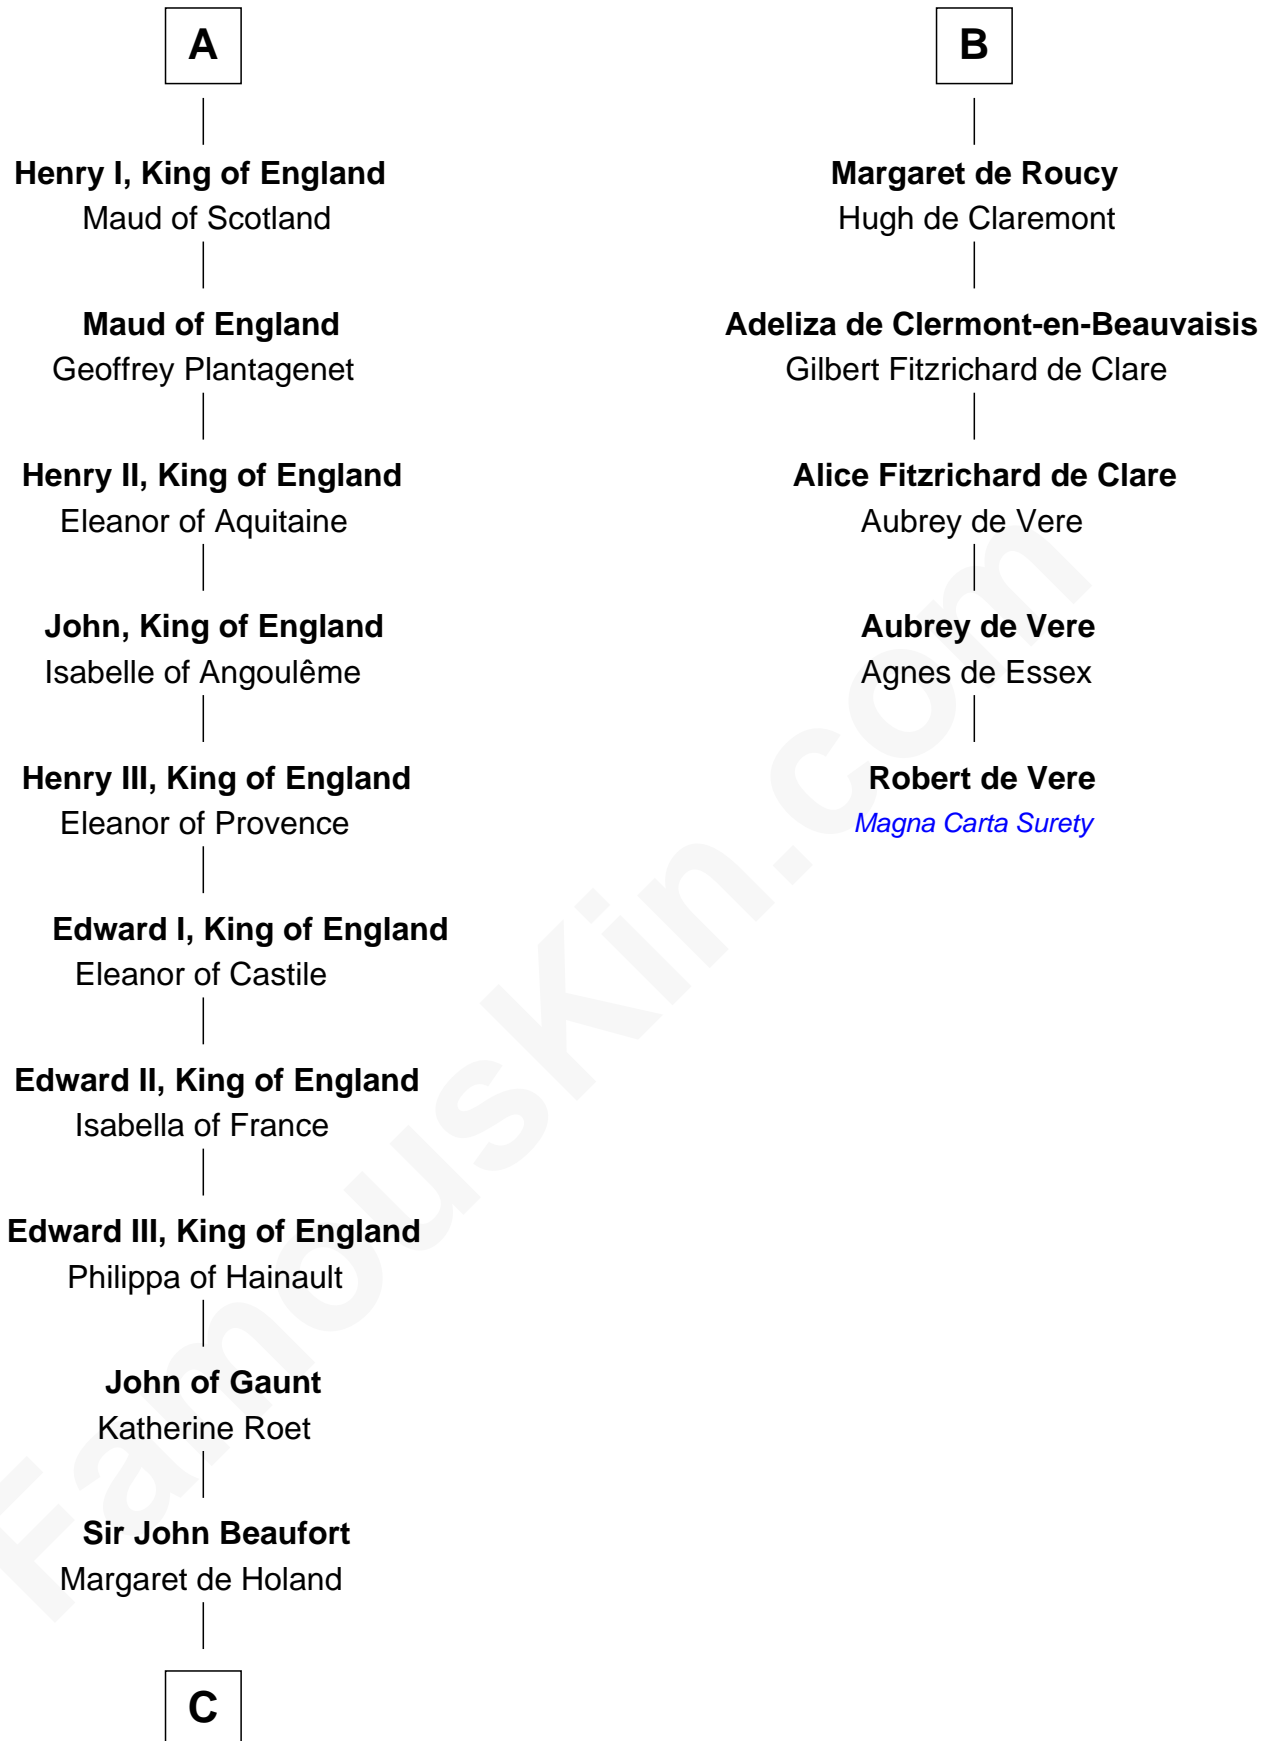

FamousKin.com

Relationship Chart of

King Henry VIII

King of England

11th cousin 9 times removed of

Robert de Vere
Magna Carta Surety

Pepin of Vermandois

C

—
John Beaufort
Margaret Beauchamp

—
Margaret Beaufort
Edmund Tudor

—
Henry VII, King of England
Elizabeth of York

—
King Henry VIII
King of England

FamousKin.com