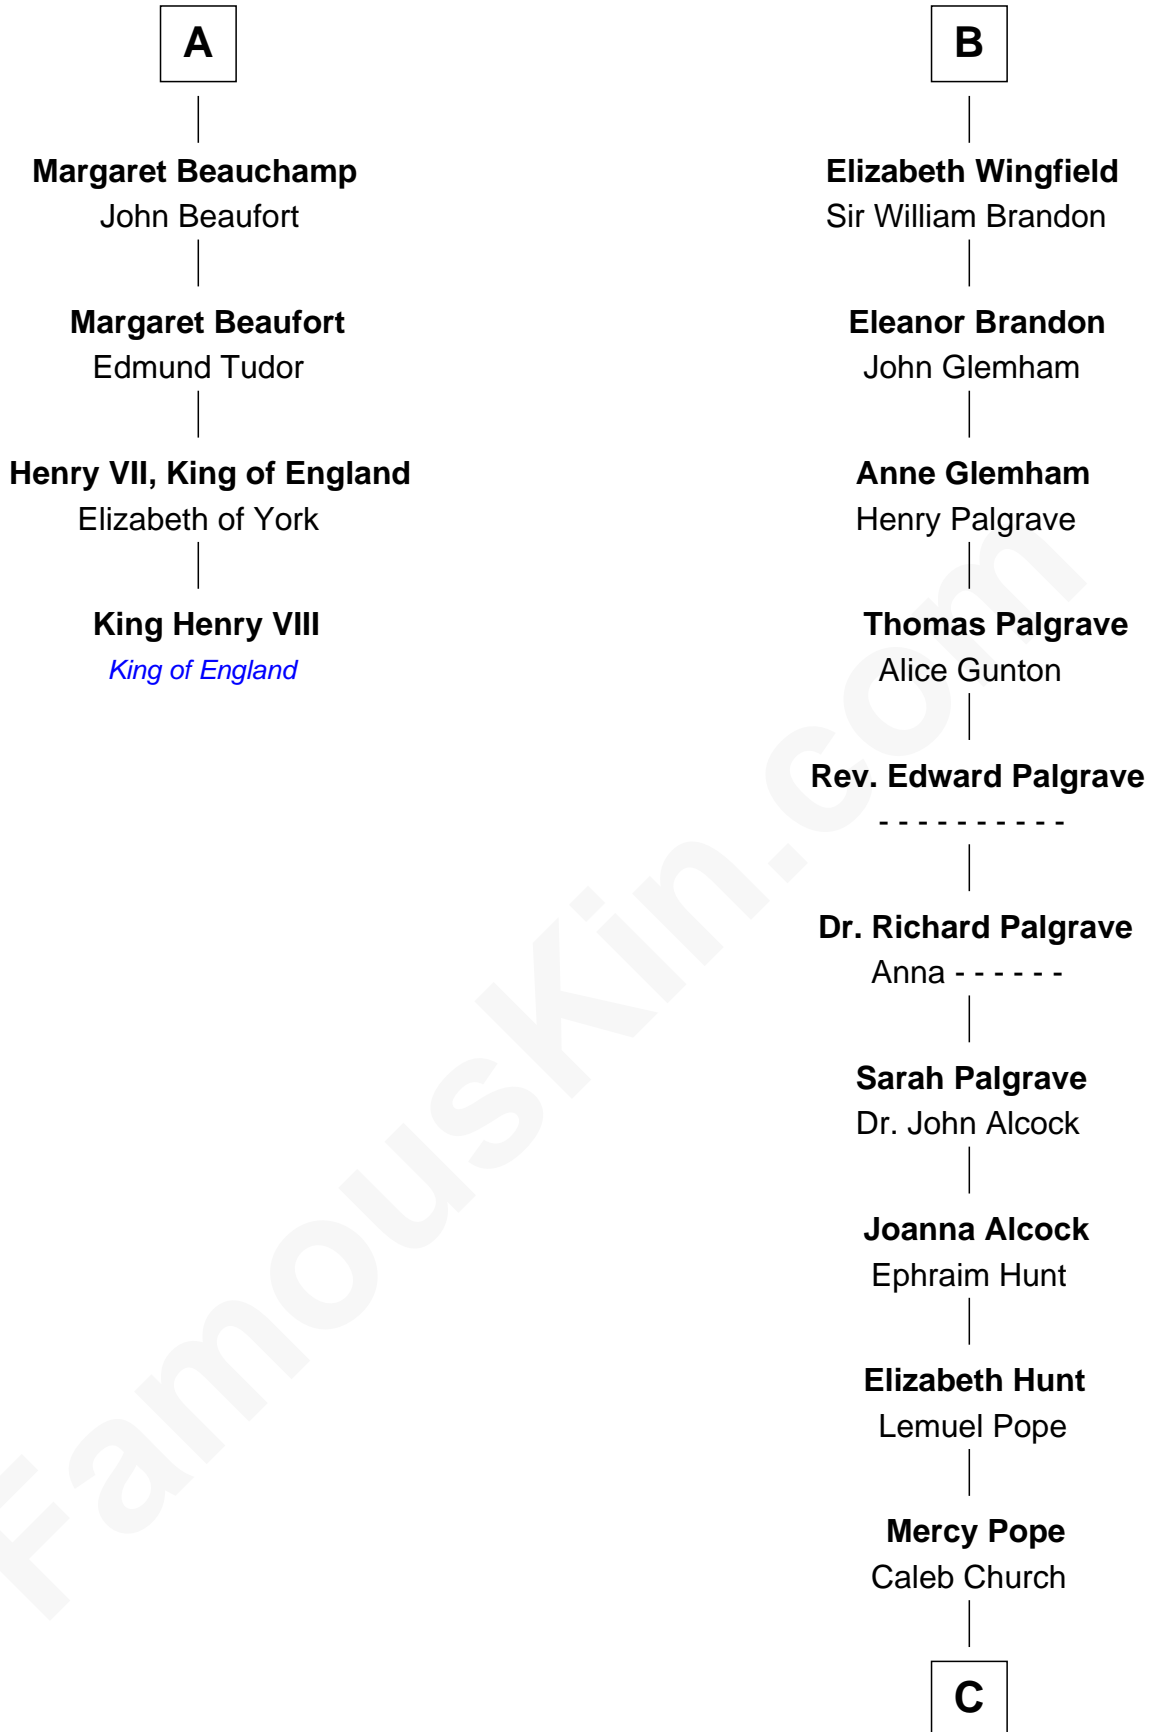

**FamousKin.com**  
**Relationship Chart of**  
**King Henry VIII**  
*King of England*

10th cousin 11 times removed of  
**Franklin D. Roosevelt**  
*32nd U.S. President*

**Sir Humphrey de Bohun**  
Maud of Eu

**C**

**Joseph Church**

Deborah Perry

**Deborah P. Church**

Warren Delano

**Warren Delano**

Catharine Robbins Lyman

**Sara Delano**

James Roosevelt

**Franklin D. Roosevelt**

*32nd U.S. President*

FamousKin.com