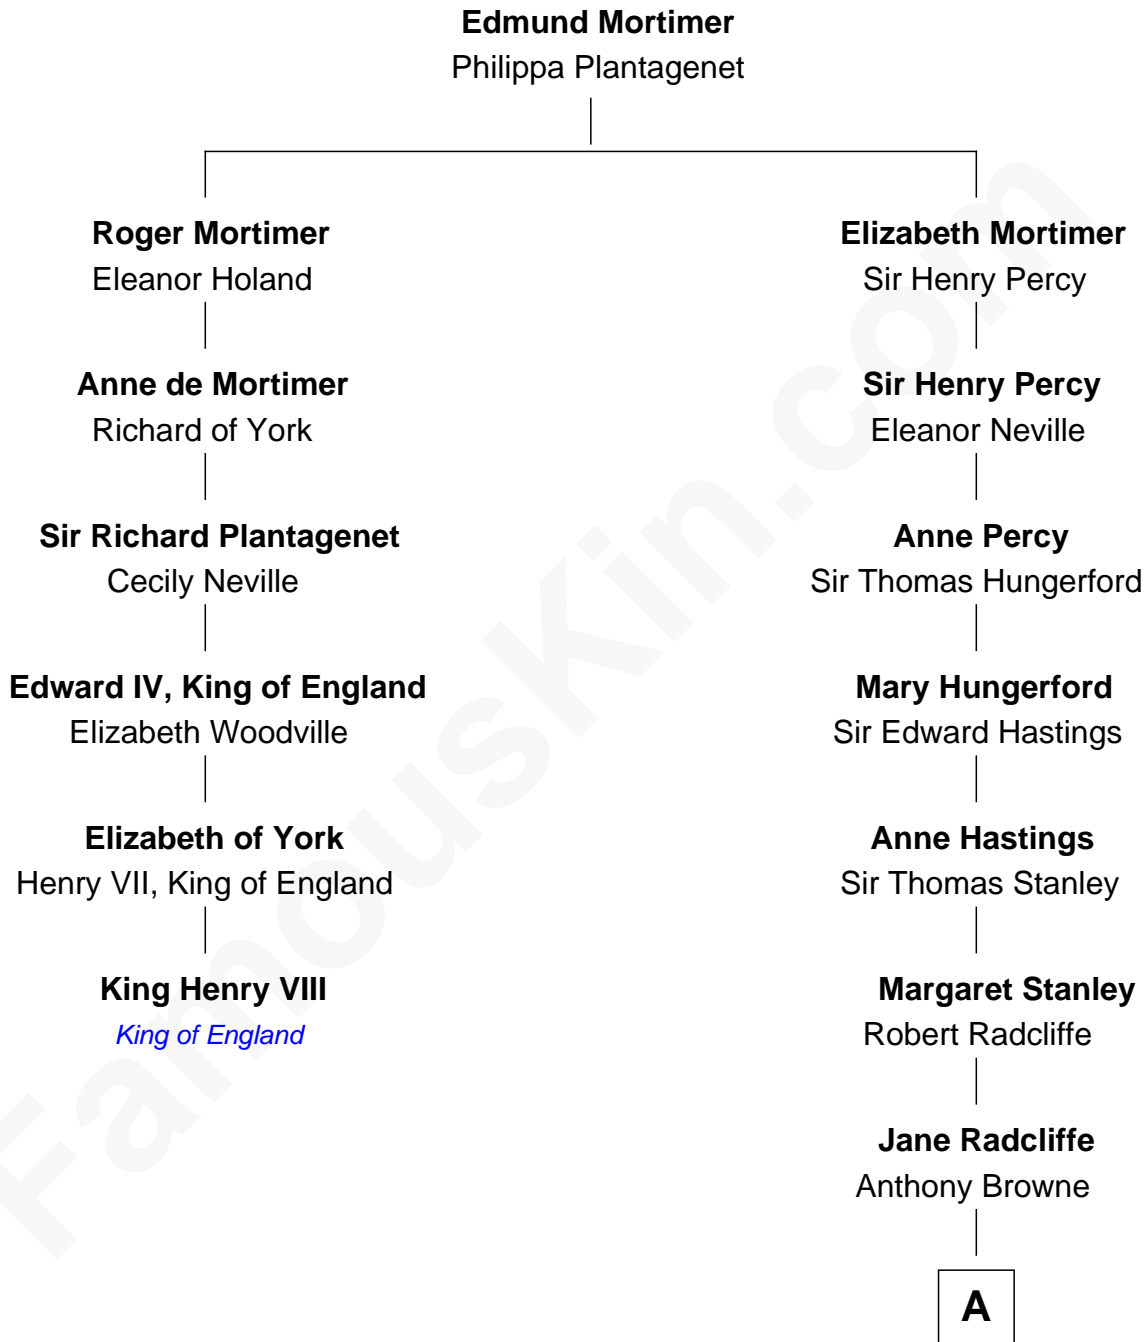

FamousKin.com
Relationship Chart of
King Henry VIII
King of England

5th cousin 13 times removed of
Franklin D. Roosevelt
32nd U.S. President

A

Anthony Browne

Mary Dormer

Dorothy Browne

Edmund Lee

Dorothy Lee

Sir John Temple

Mary Temple

Robert Nelson

John Nelson

Elizabeth Tailer

Rebecca Nelson

Henry Lloyd

Margaret Lloyd

William Henry Smith

Rebecca Smith

John Aspinwall

John Aspinwall

Susan Howland

Mary Rebecca Aspinwall

Isaac Daniel Roosevelt

B

B

|
James Roosevelt

Sara Delano

|
Franklin D. Roosevelt

32nd U.S. President

FamousKin.com