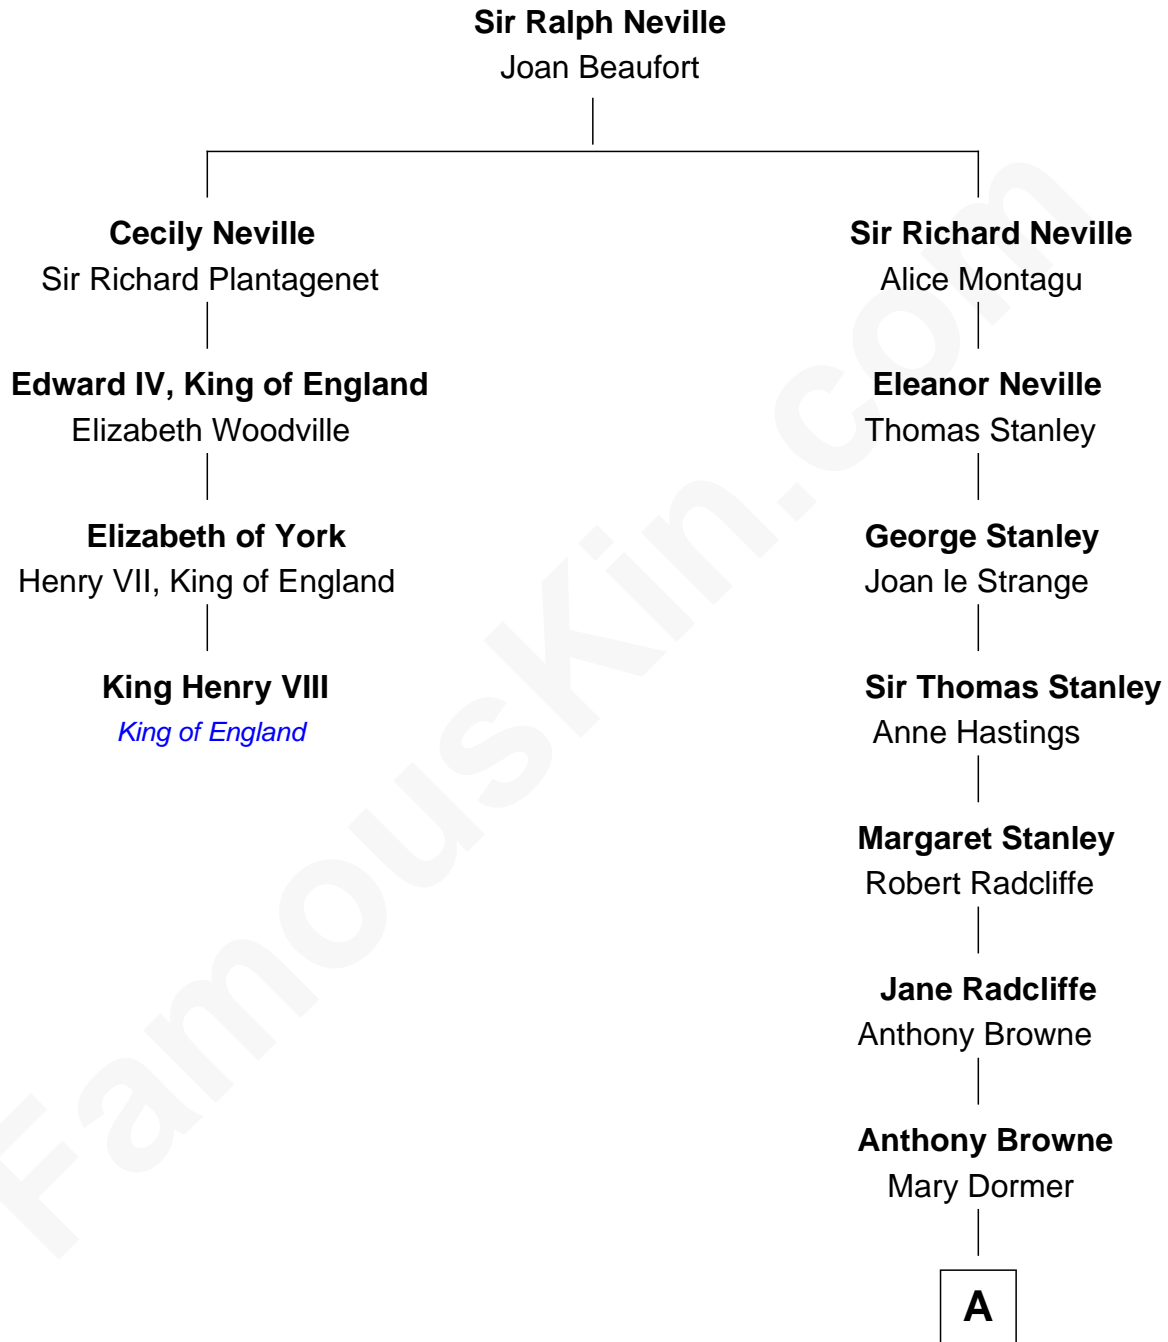

**FamousKin.com**  
**Relationship Chart of**  
**King Henry VIII**  
*King of England*

**3rd cousin 14 times removed of**  
**Franklin D. Roosevelt**  
*32nd U.S. President*

**A**

**Dorothy Browne**

Edmund Lee

**Dorothy Lee**

Sir John Temple

**Mary Temple**

Robert Nelson

**John Nelson**

Elizabeth Tailer

**Rebecca Nelson**

Henry Lloyd

**Margaret Lloyd**

William Henry Smith

**Rebecca Smith**

John Aspinwall

**John Aspinwall**

Susan Howland

**Mary Rebecca Aspinwall**

Isaac Daniel Roosevelt