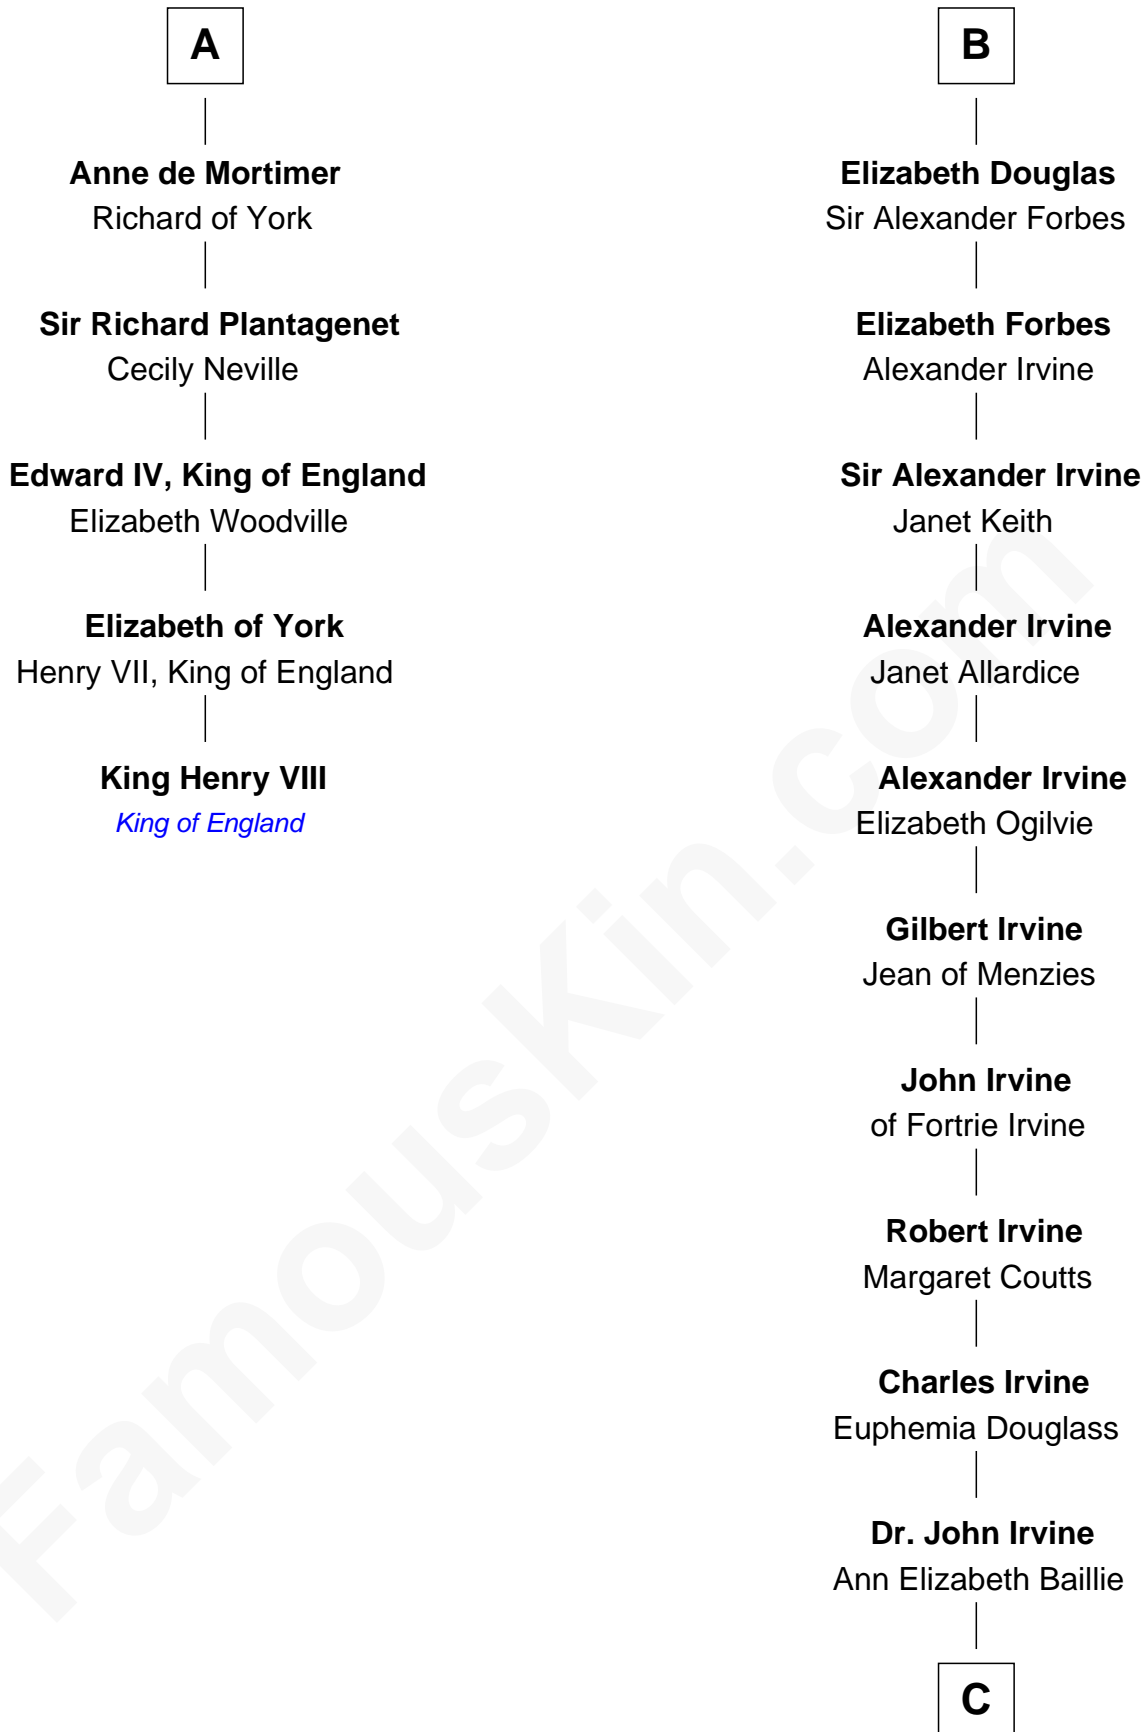

**FamousKin.com**  
**Relationship Chart of**  
**King Henry VIII**  
*King of England*

11th cousin 9 times removed of  
**Theodore Roosevelt**  
*26th U.S. President*

**C**

**Anne Irvine**

James Bulloch

**James Stephens Bulloch**

Martha Stewart

**Martha Bulloch**

Theodore Roosevelt

**Theodore Roosevelt**

*26th U.S. President*

FamousKin.com