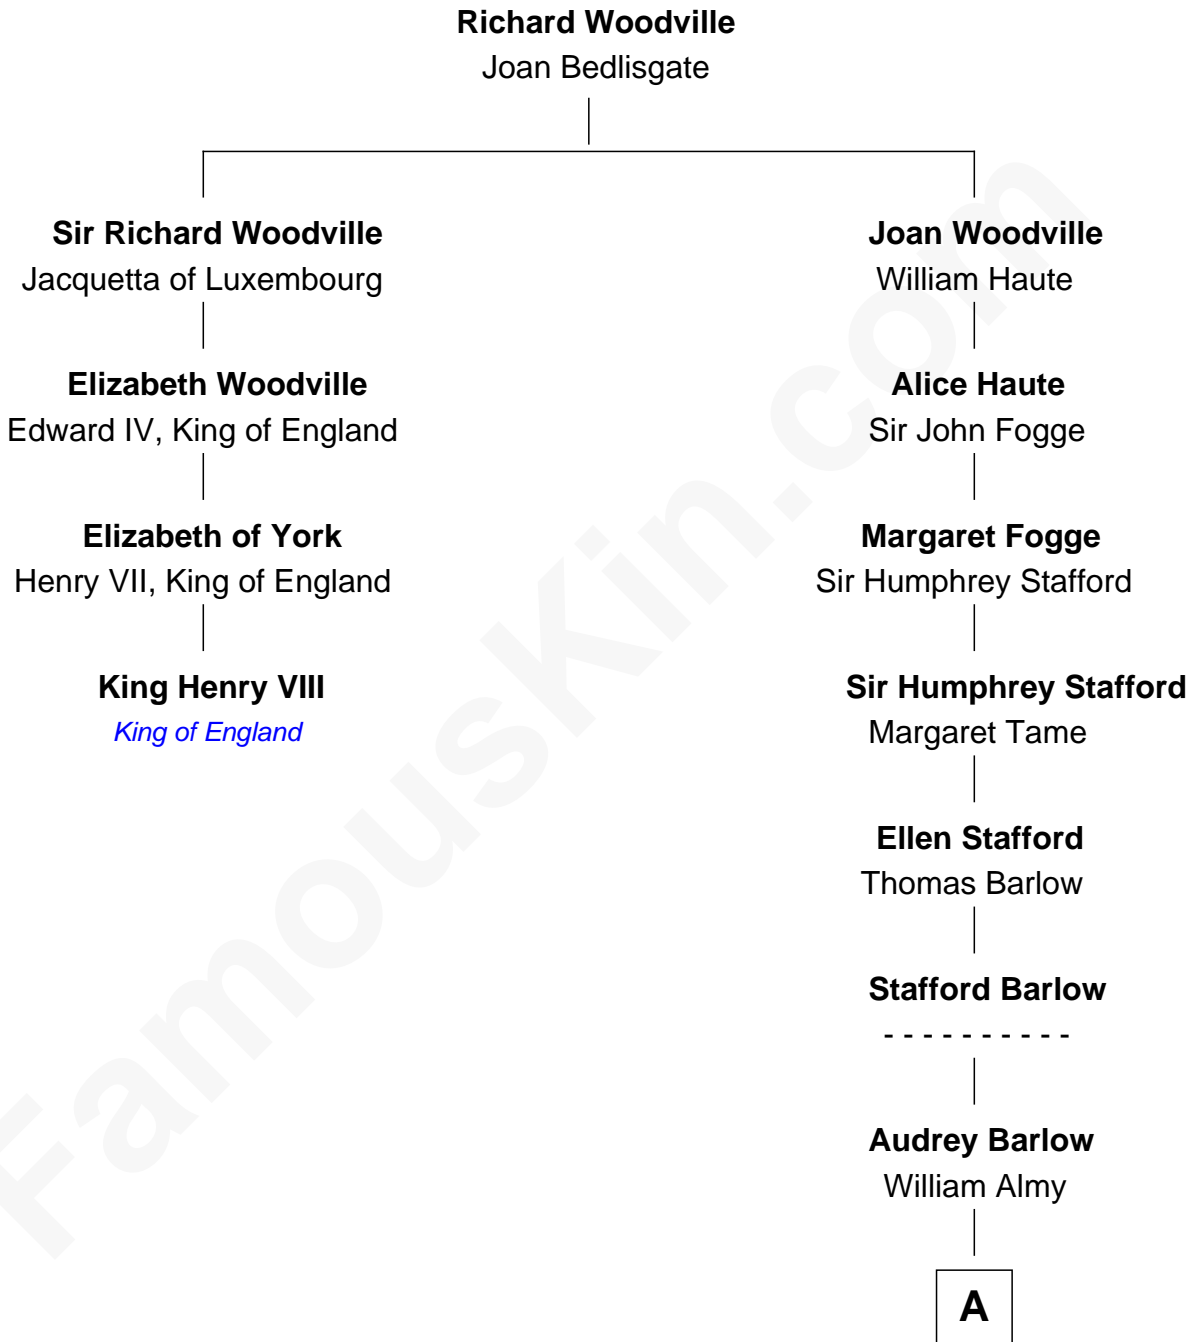

**FamousKin.com**  
**Relationship Chart of**  
**King Henry VIII**  
*King of England*

3rd cousin 12 times removed of

**Alice (Lee) Roosevelt**  
*First Wife of President Theodore Roosevelt*

**A**

**Catherine Almy**  
Bartholomew West

Probable

**Stephen West**  
Mercy Cooke

**Stephen West**  
Susanna Jenney

**Hannah West**  
Jethro Hathaway

**Stephen Hathaway**  
Abigail Smith

**Humphrey Hathaway**  
Abigail Smith

**Alice Russell Hathaway**  
Elisha Haskell

**Caroline Watts Haskell**  
George Cabot Lee

**Alice (Lee) Roosevelt**

*Wife of President Theodore Roosevelt*