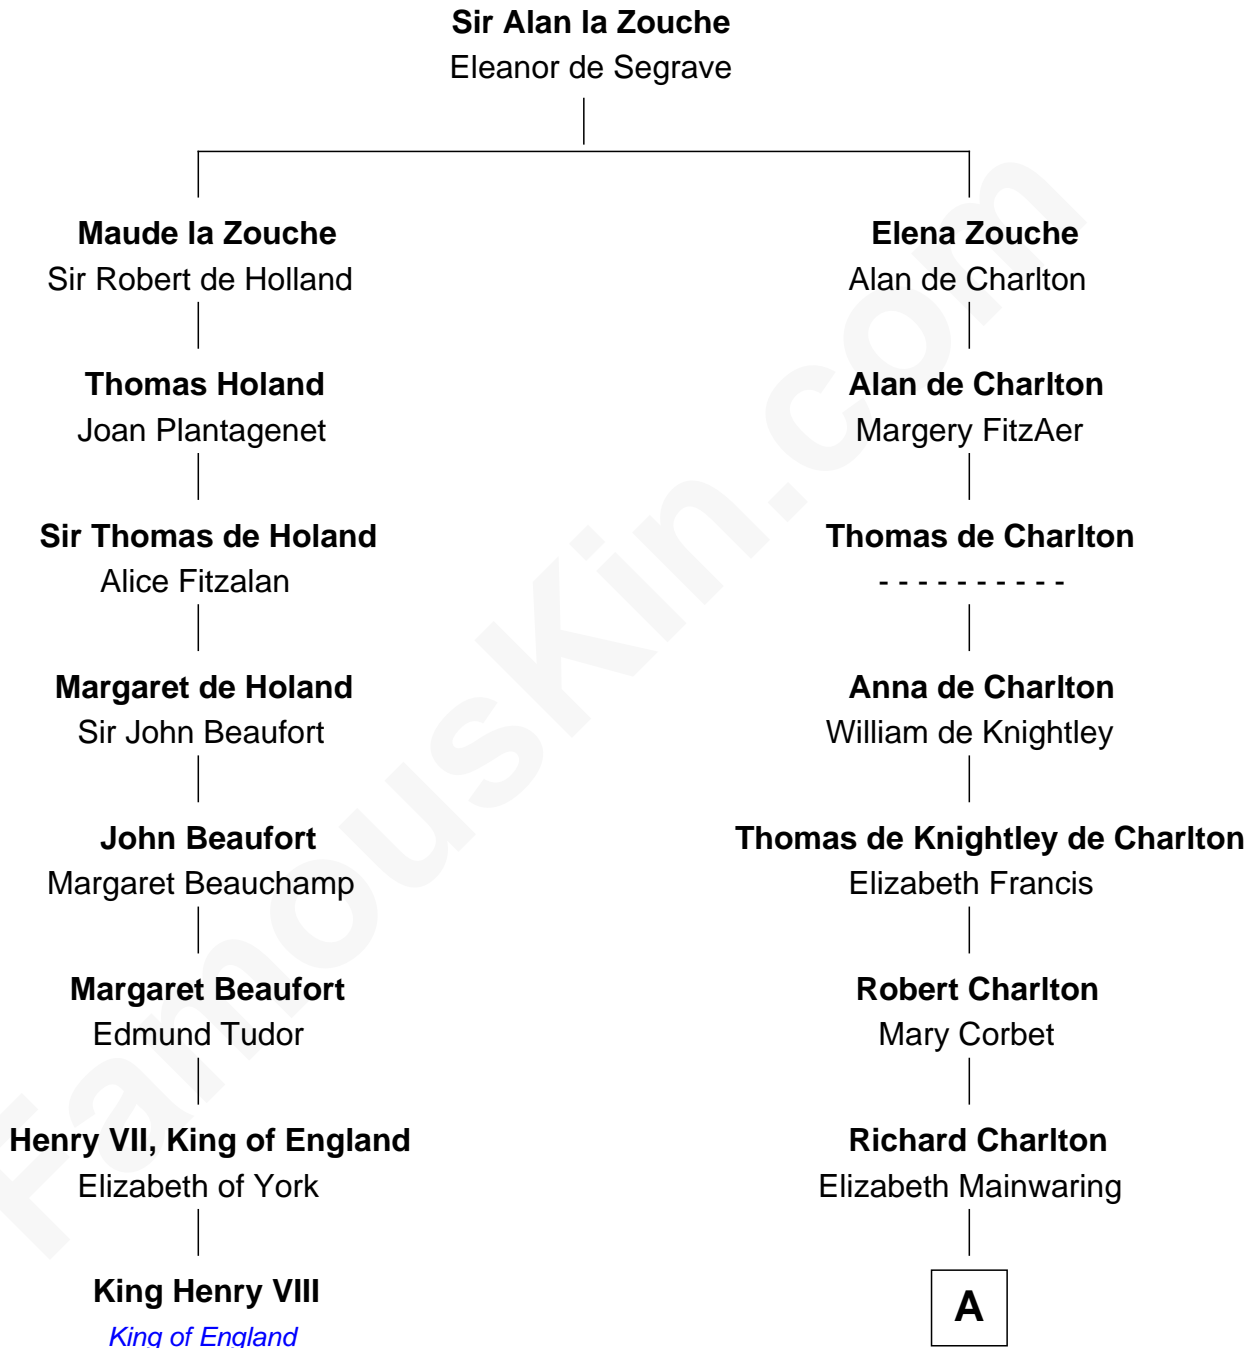

FamousKin.com
Relationship Chart of
King Henry VIII
King of England

7th cousin 13 times removed of

Alice (Lee) Roosevelt
First Wife of President Theodore Roosevelt

A

Anne Charlton
Randall Grosvenor

Elizabeth Grosvenor
Thomas Bulkeley

Caroline Watts Haskell

Alice (Lee) Roosevelt

Wife of President Theodore Roosevelt

FamousKin.com