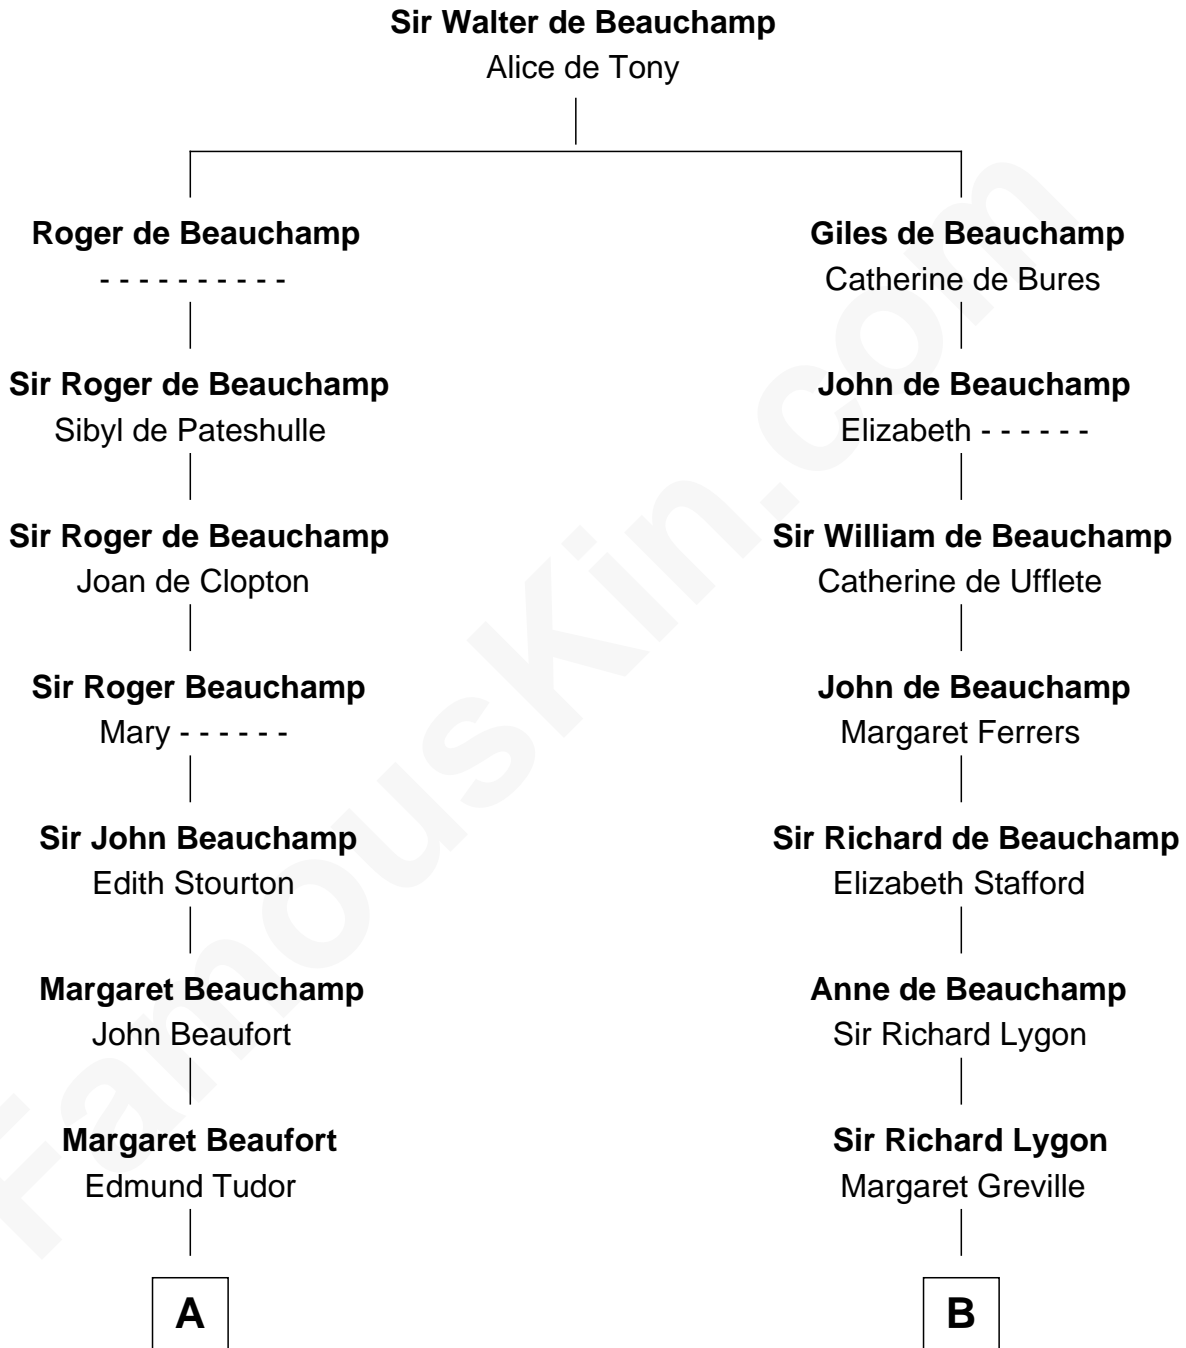

FamousKin.com

Relationship Chart of

King Henry VIII

King of England

8th cousin 13 times removed of

James Taylor
Singer-Songwriter

C

Eliza Ann Buffum
Granville Hall Leonard

Emily Roxanna Leonard
Stanford Lyman Haynes

Theodosia Haynes
Alexander Taylor

Dr. Isaac Montrose Taylor
Gertrude Arline Woodard

James Taylor
Singer-Songwriter