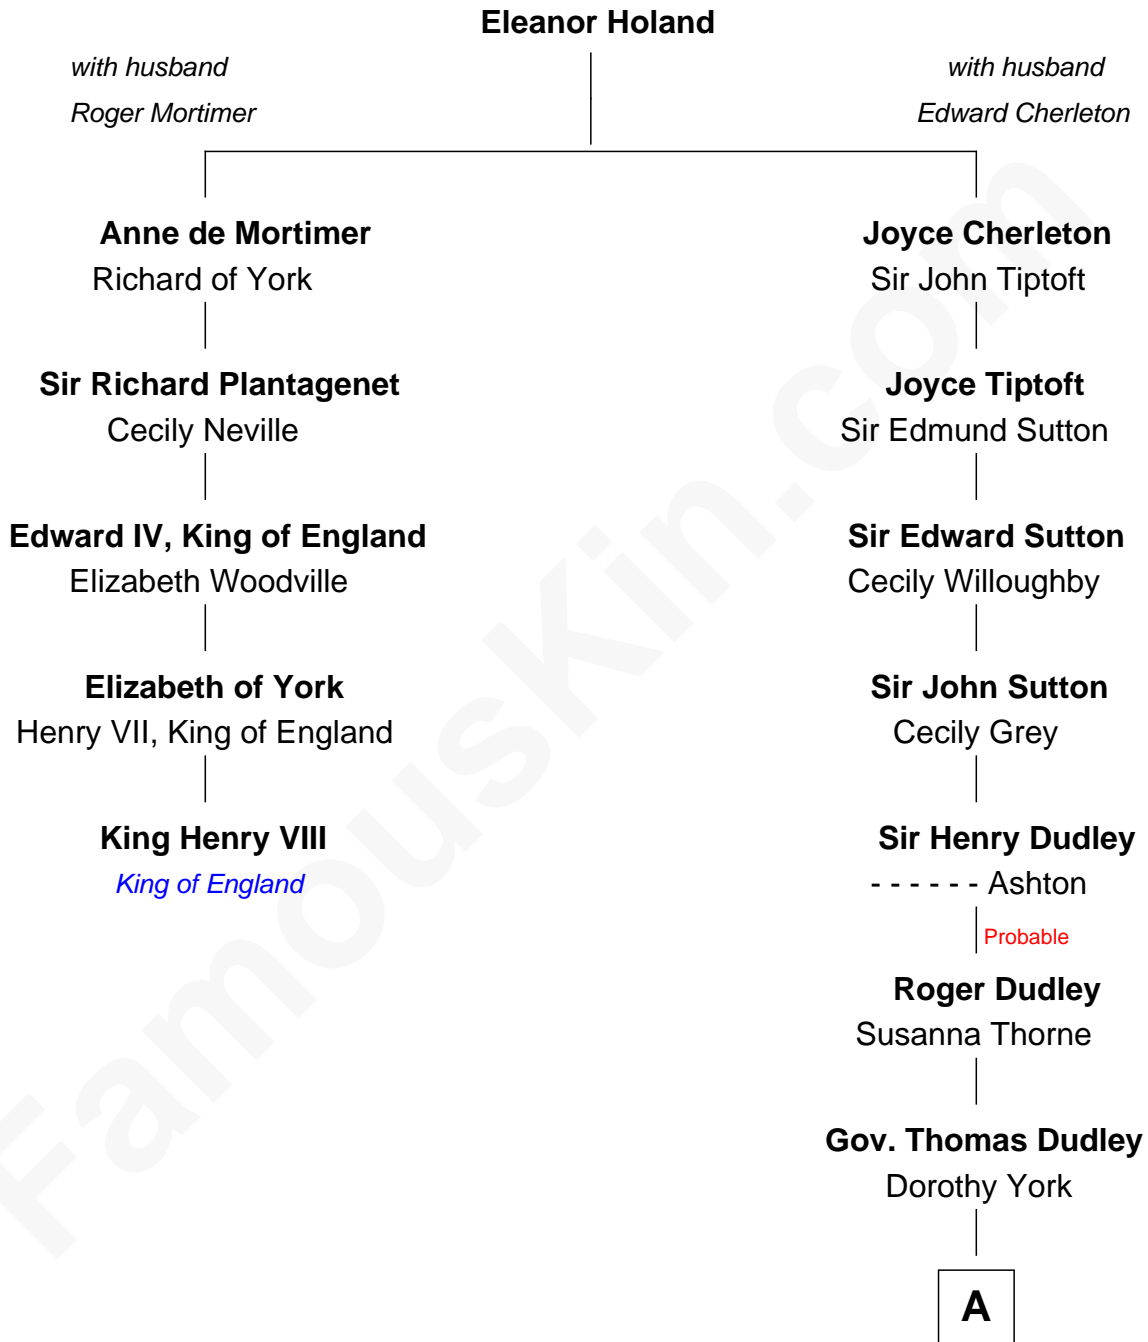

FamousKin.com

Relationship Chart of

King Henry VIII

King of England

4th cousin 14 times removed of

James Taylor
Singer-Songwriter

A

Anne Dudley

Gov. Simon Bradstreet

Dudley Bradstreet

Anne Wood

Margaret Bradstreet

Job Tyler

Job Tyler

Elizabeth Parker

Hannah Tyler