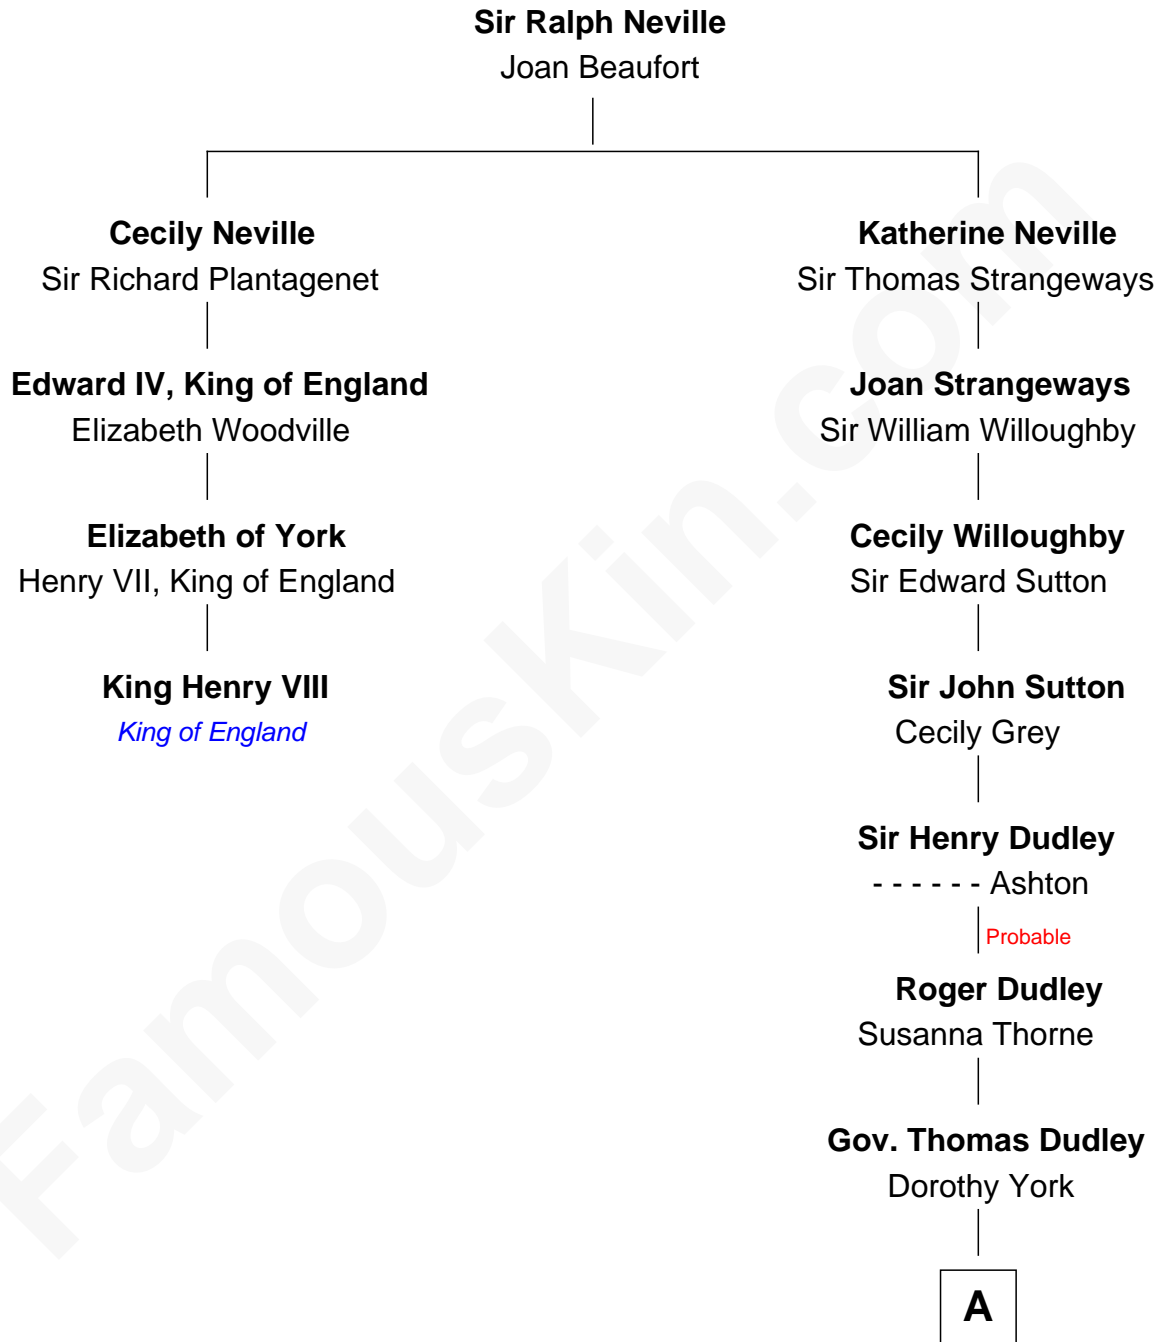

FamousKin.com

Relationship Chart of

King Henry VIII

King of England

3rd cousin 15 times removed of

James Taylor
Singer-Songwriter

A

Anne Dudley

Gov. Simon Bradstreet

Dudley Bradstreet

Anne Wood

Margaret Bradstreet

Job Tyler

Job Tyler

Elizabeth Parker

Hannah Tyler