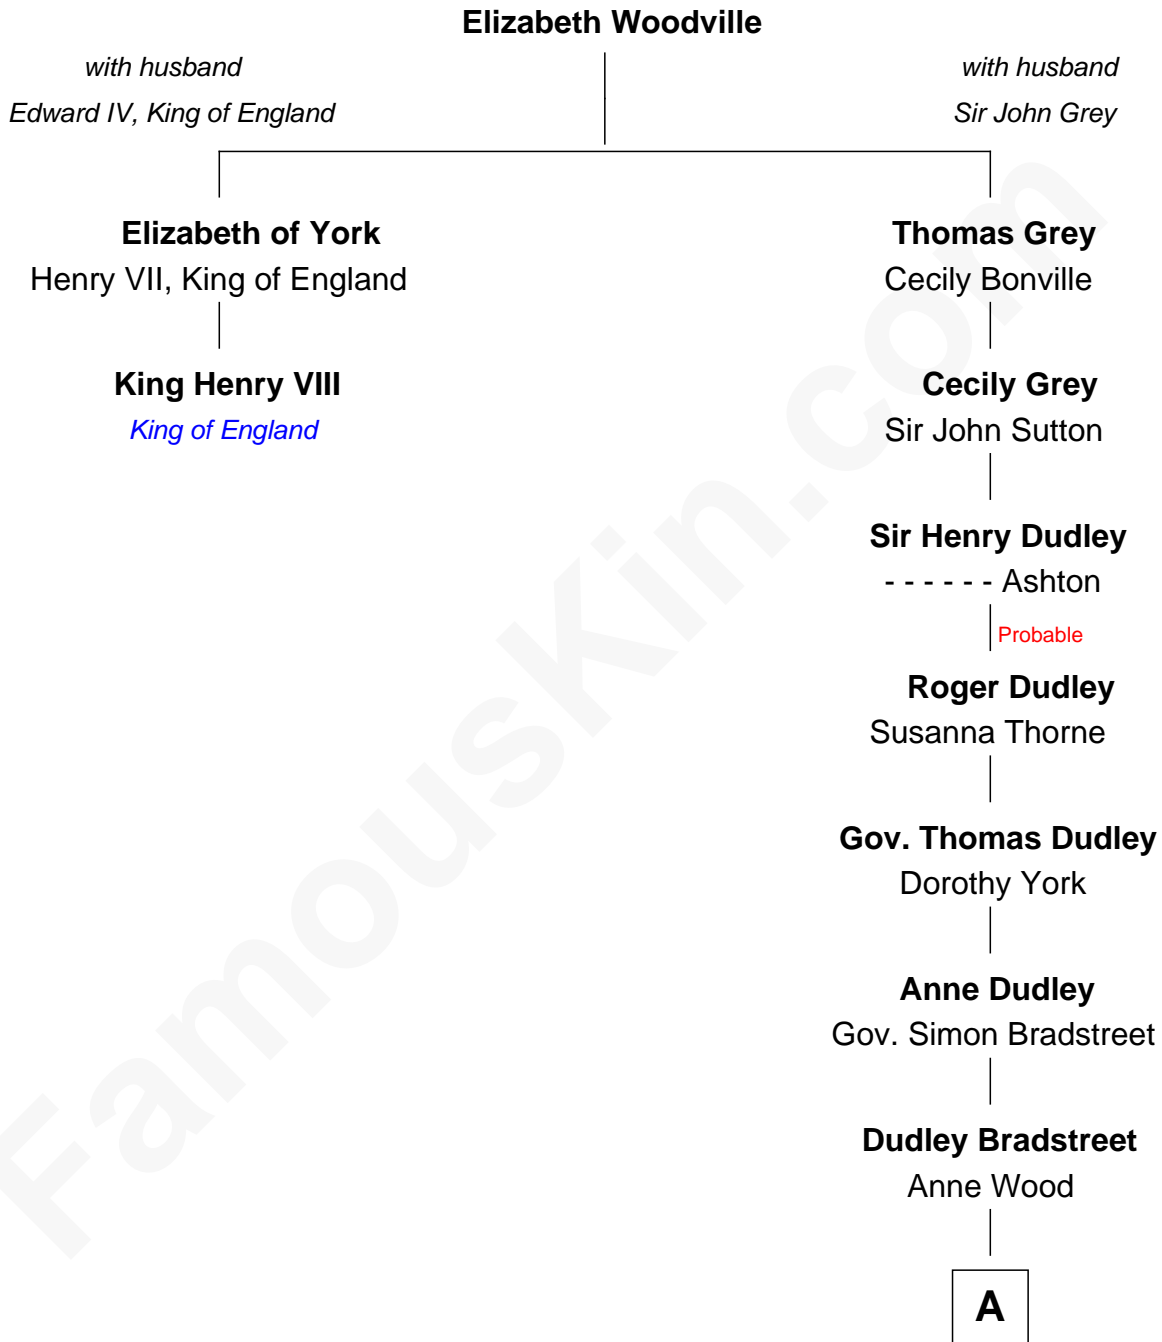

FamousKin.com Relationship Chart of

King Henry VIII

King of England

1st cousin 15 times removed of

James Taylor

Singer-Songwriter

A

Margaret Bradstreet

Job Tyler

Job Tyler

Elizabeth Parker

Hannah Tyler

Joshua Hardy

Hannah Hardy

Jacob Hardy

Ira Hardy