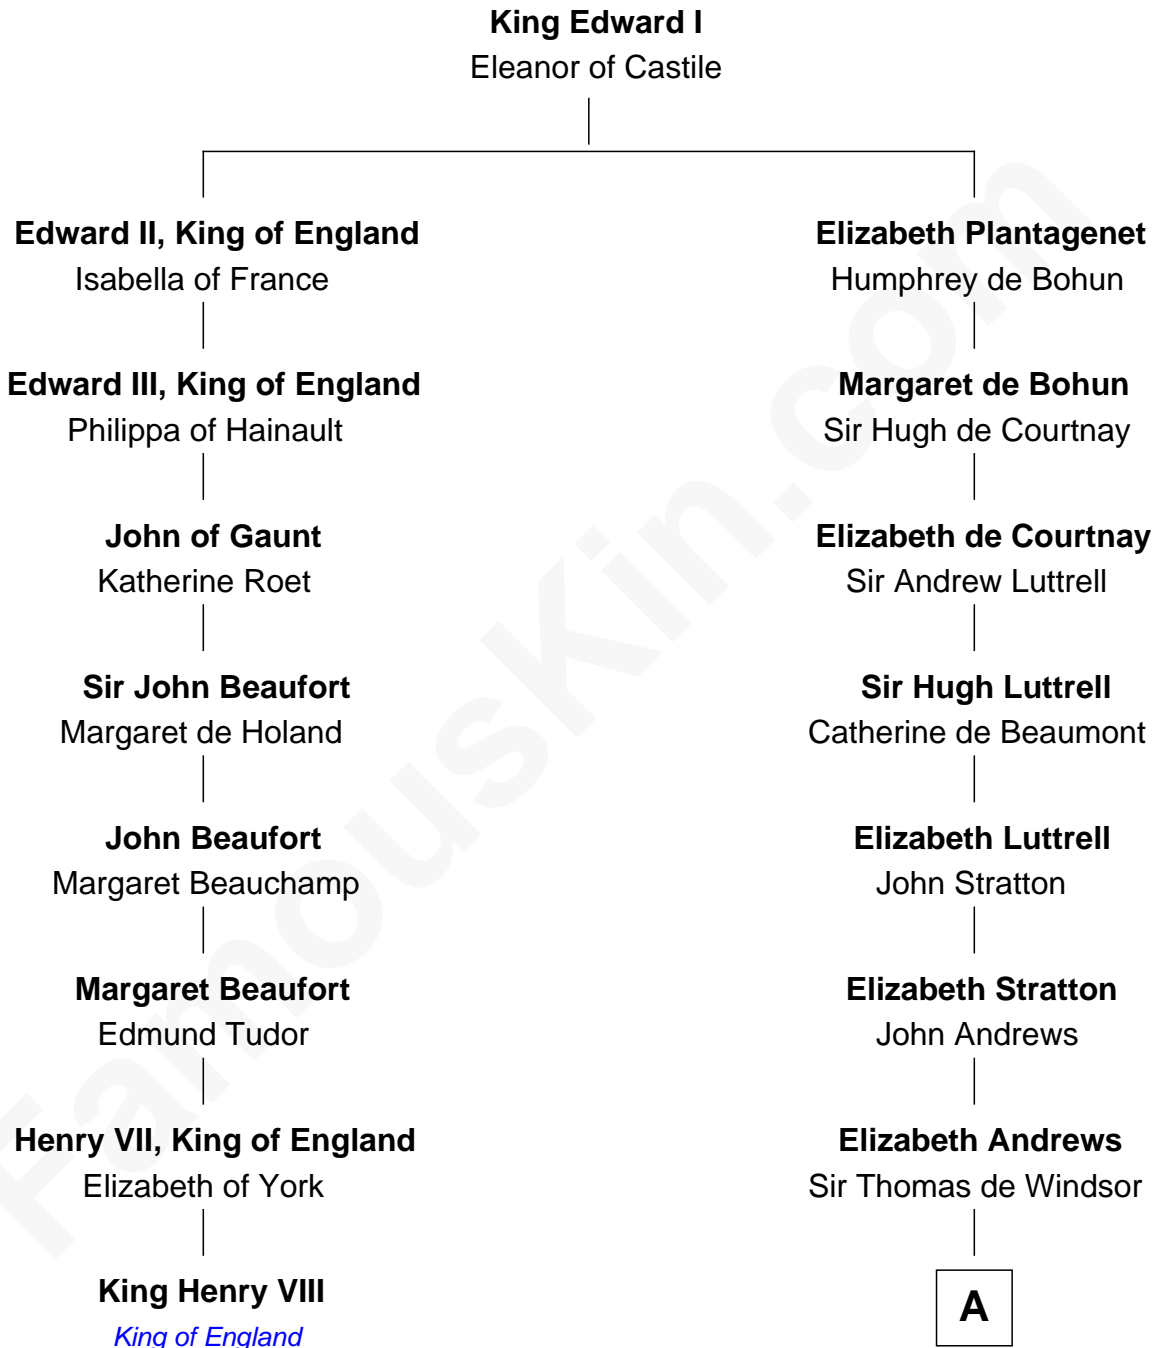

FamousKin.com

Relationship Chart of

King Henry VIII

King of England

7th cousin 7 times removed of

Carter Braxton

Signer of the Declaration of Independence

A

—
Sir Andrews de Windsor

Elizabeth Blount

—
Edith Windsor

George Ludlow

—
Thomas Ludlow

Jane Pyle

—
Gabriel Ludlow

Phillis - - - - -